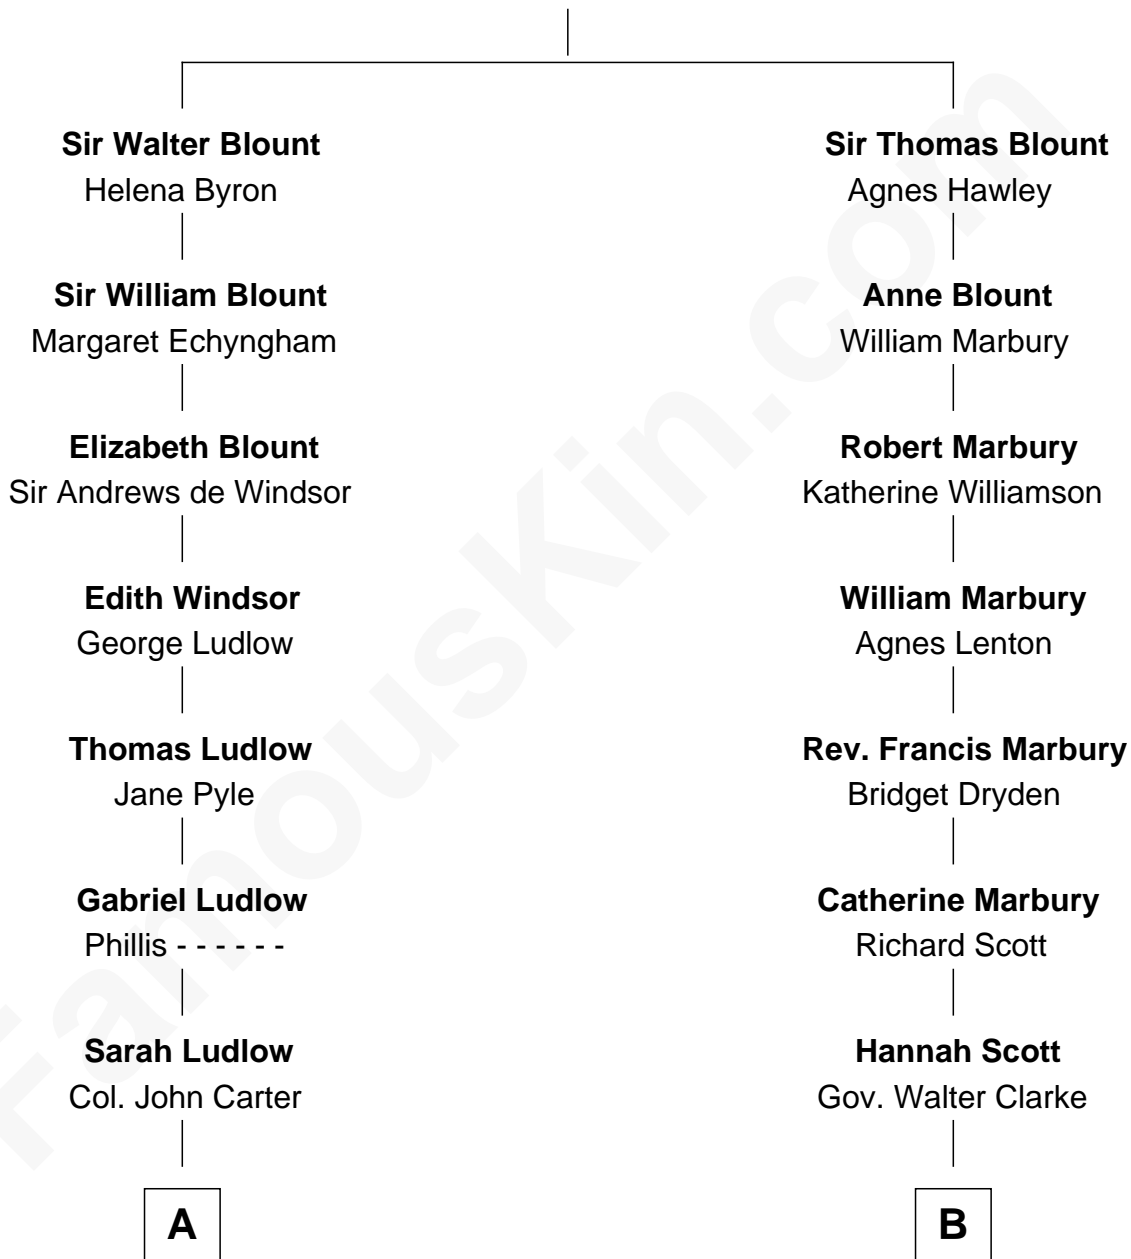

FamousKin.com

Relationship Chart of

Thomas Nelson

Signer of the Declaration of Independence

10th cousin 2 times removed of

Joseph Wharton

Founder of the Wharton School of Business

Sir Thomas Blount

Margaret de Gresley

A

Col. Robert Carter

Judith Armistead

Elizabeth Carter

Nathaniel Burwell

Elizabeth Burwell

William Nelson