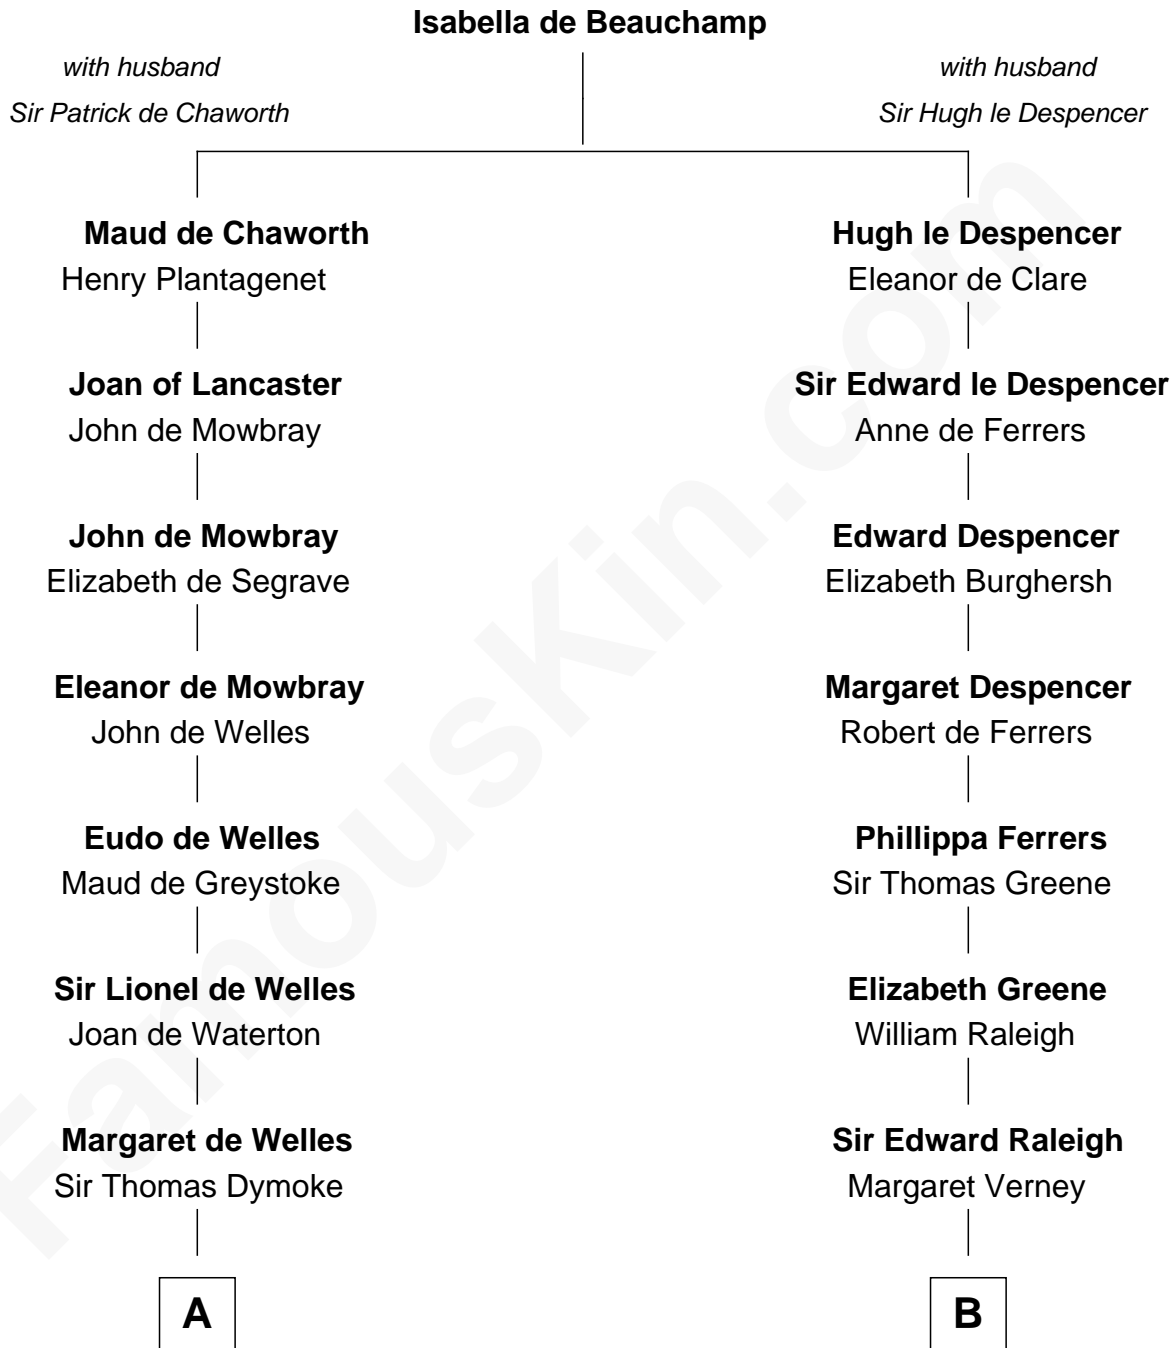

FamousKin.com

Relationship Chart of

Thomas Nelson

Signer of the Declaration of Independence

15th cousin 3 times removed of

Joseph Wharton

Founder of the Wharton School of Business

C

Deborah Fisher
William Wharton

Joseph Wharton

Founder, Wharton School of Business

FamousKin.com