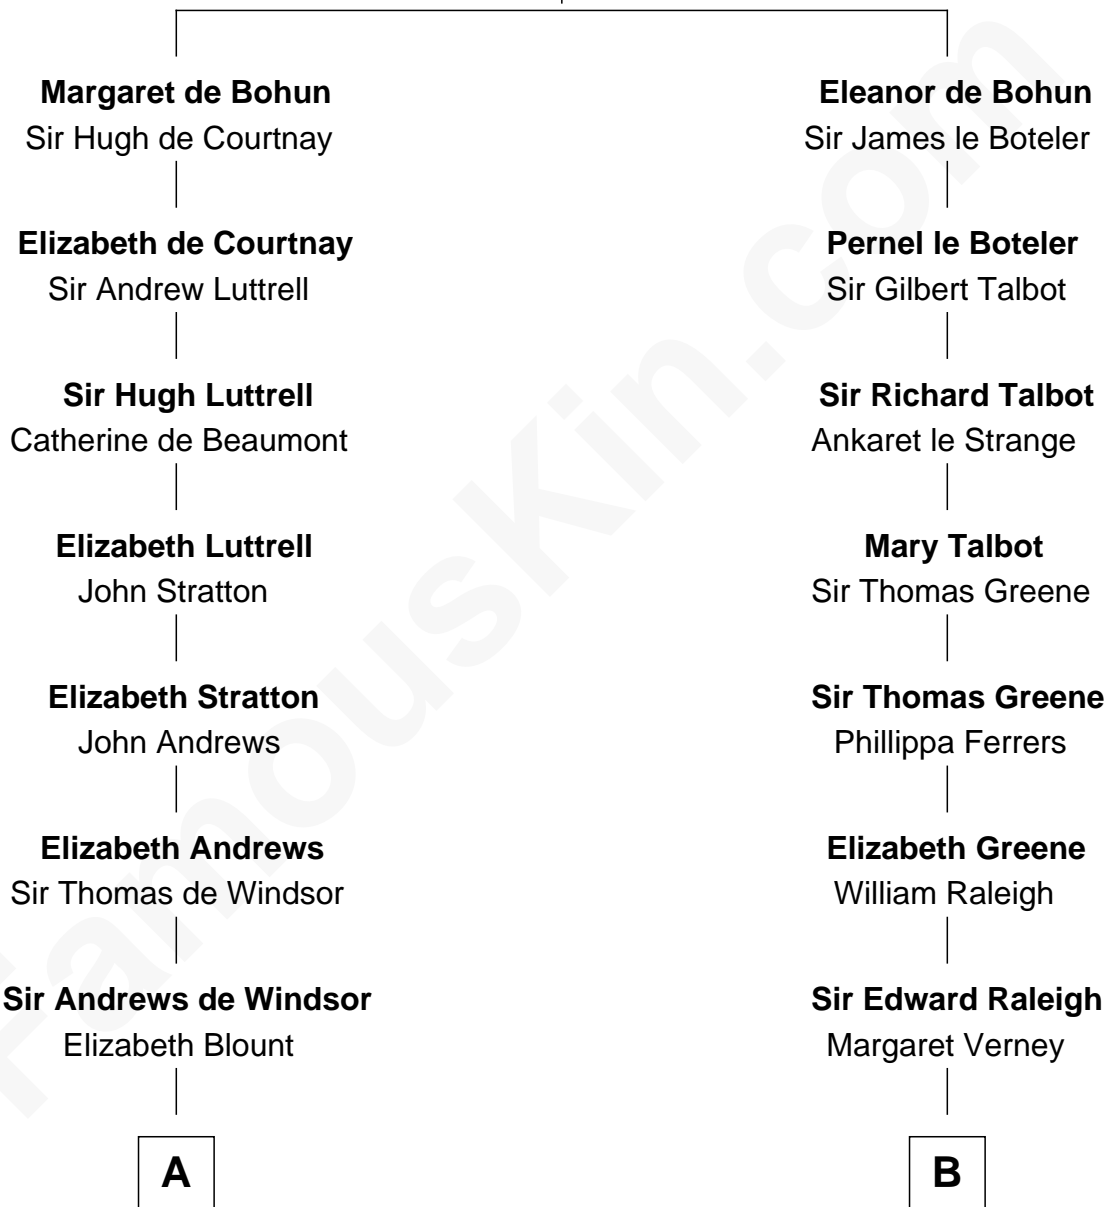

FamousKin.com

Relationship Chart of

Thomas Nelson

Signer of the Declaration of Independence

14th cousin 4 times removed of

Joseph Wharton

Founder of the Wharton School of Business

Humphrey de Bohun
Elizabeth Plantagenet

C

Deborah Fisher

William Wharton

Joseph Wharton

Founder, Wharton School of Business

FamousKin.com