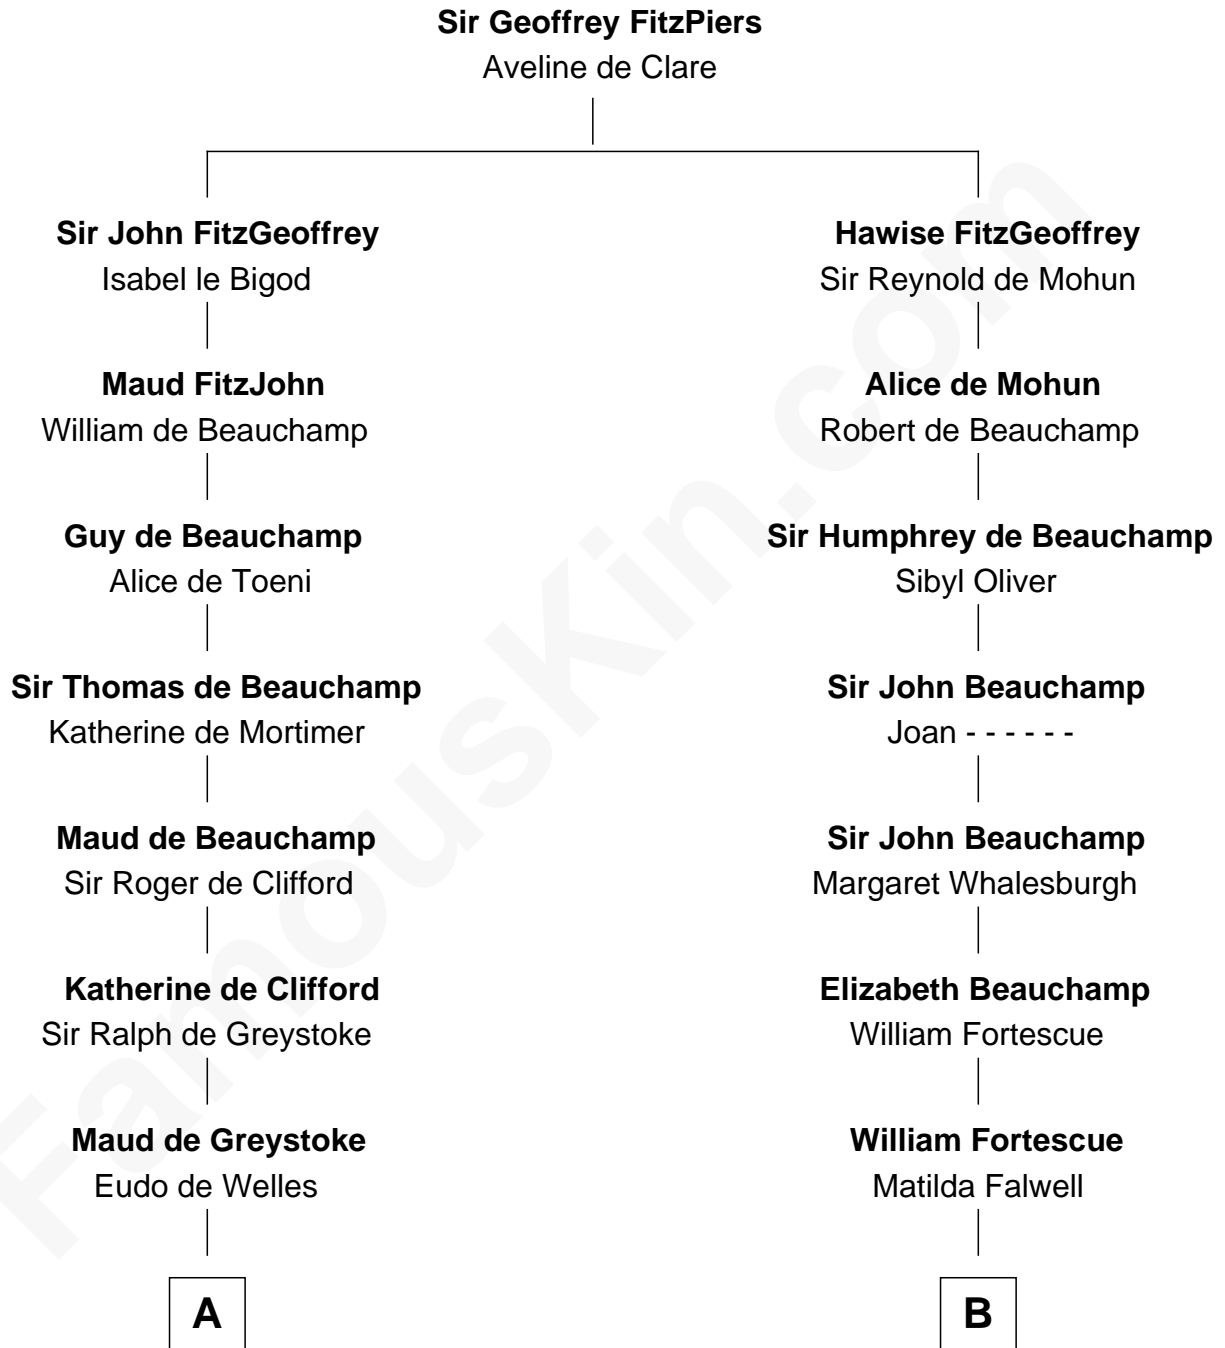

## Relationship Chart of

### Thomas Nelson

*Signer of the Declaration of Independence*

17th cousin 3 times removed of

**Harriet Beecher Stowe**

*Author of Uncle Tom's Cabin*

**C**

**Andrew Ward**

Diana Hubbard

**Roxana Ward**

Eli Foote

**Roxana Foote**

Rev. Dr. Lyman Beecher

**Harriet Beecher Stowe**

*Author of Uncle Tom's Cabin*

FamousKin.com