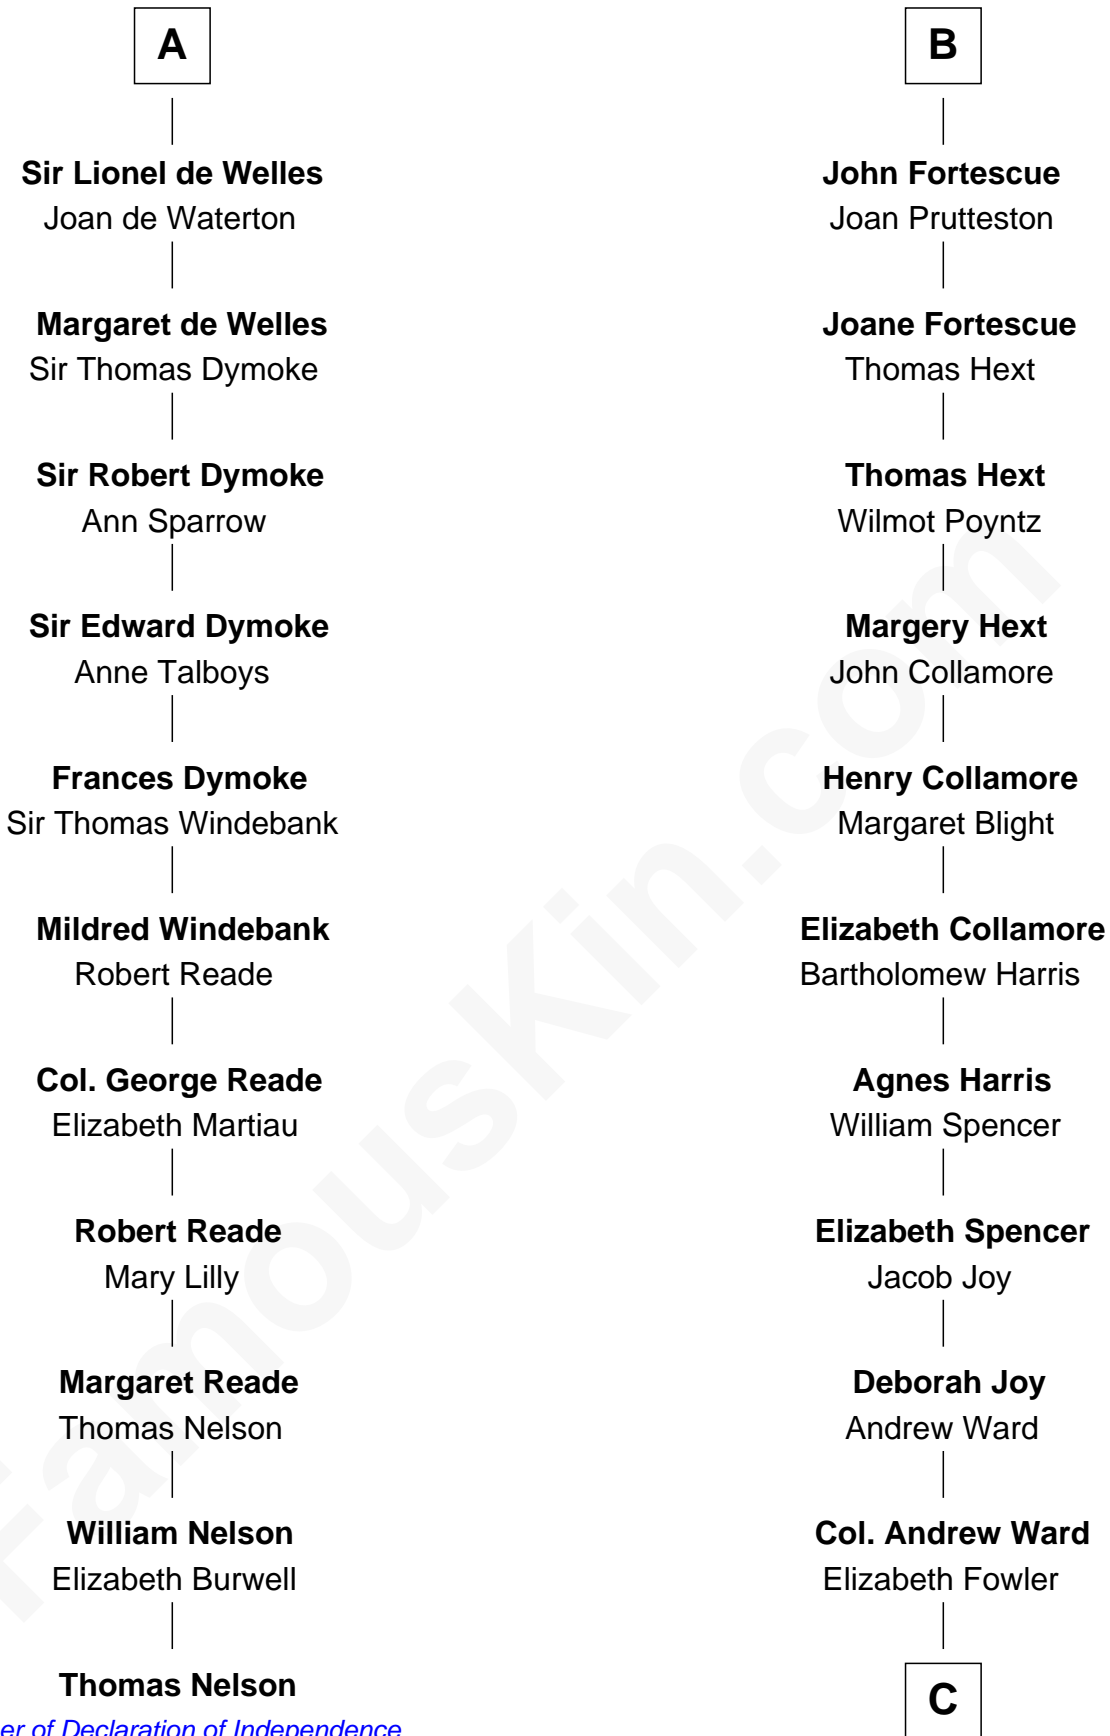

## Relationship Chart of

### Thomas Nelson

*Signer of the Declaration of Independence*

17th cousin 3 times removed of

**Harriet Beecher Stowe**

*Author of Uncle Tom's Cabin*

**C**

**Andrew Ward**

Diana Hubbard