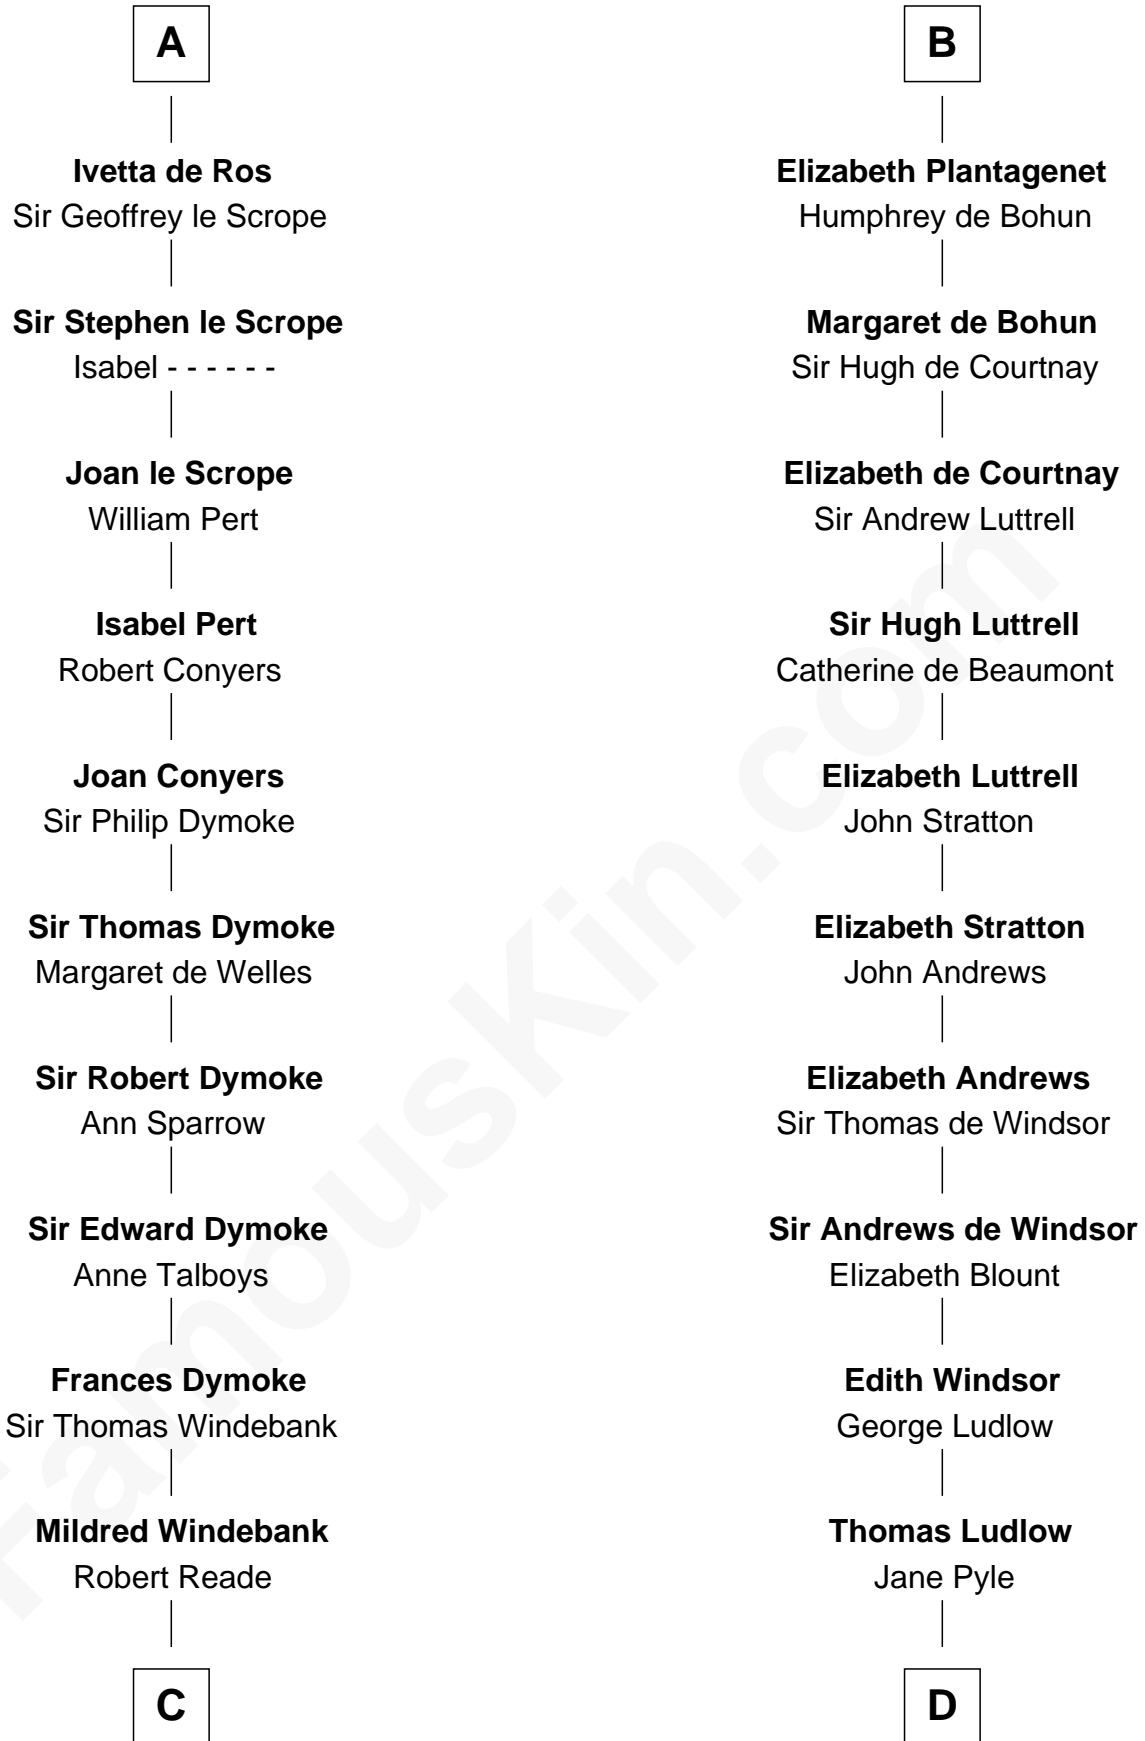

FamousKin.com

Relationship Chart of

Thomas Nelson

Signer of the Declaration of Independence

21st cousin of

Benjamin Harrison V

Signer of the Declaration of Independence

C

Col. George Reade

Elizabeth Martiau

Robert Reade

Mary Lilly

Margaret Reade

Thomas Nelson

William Nelson

Elizabeth Burwell