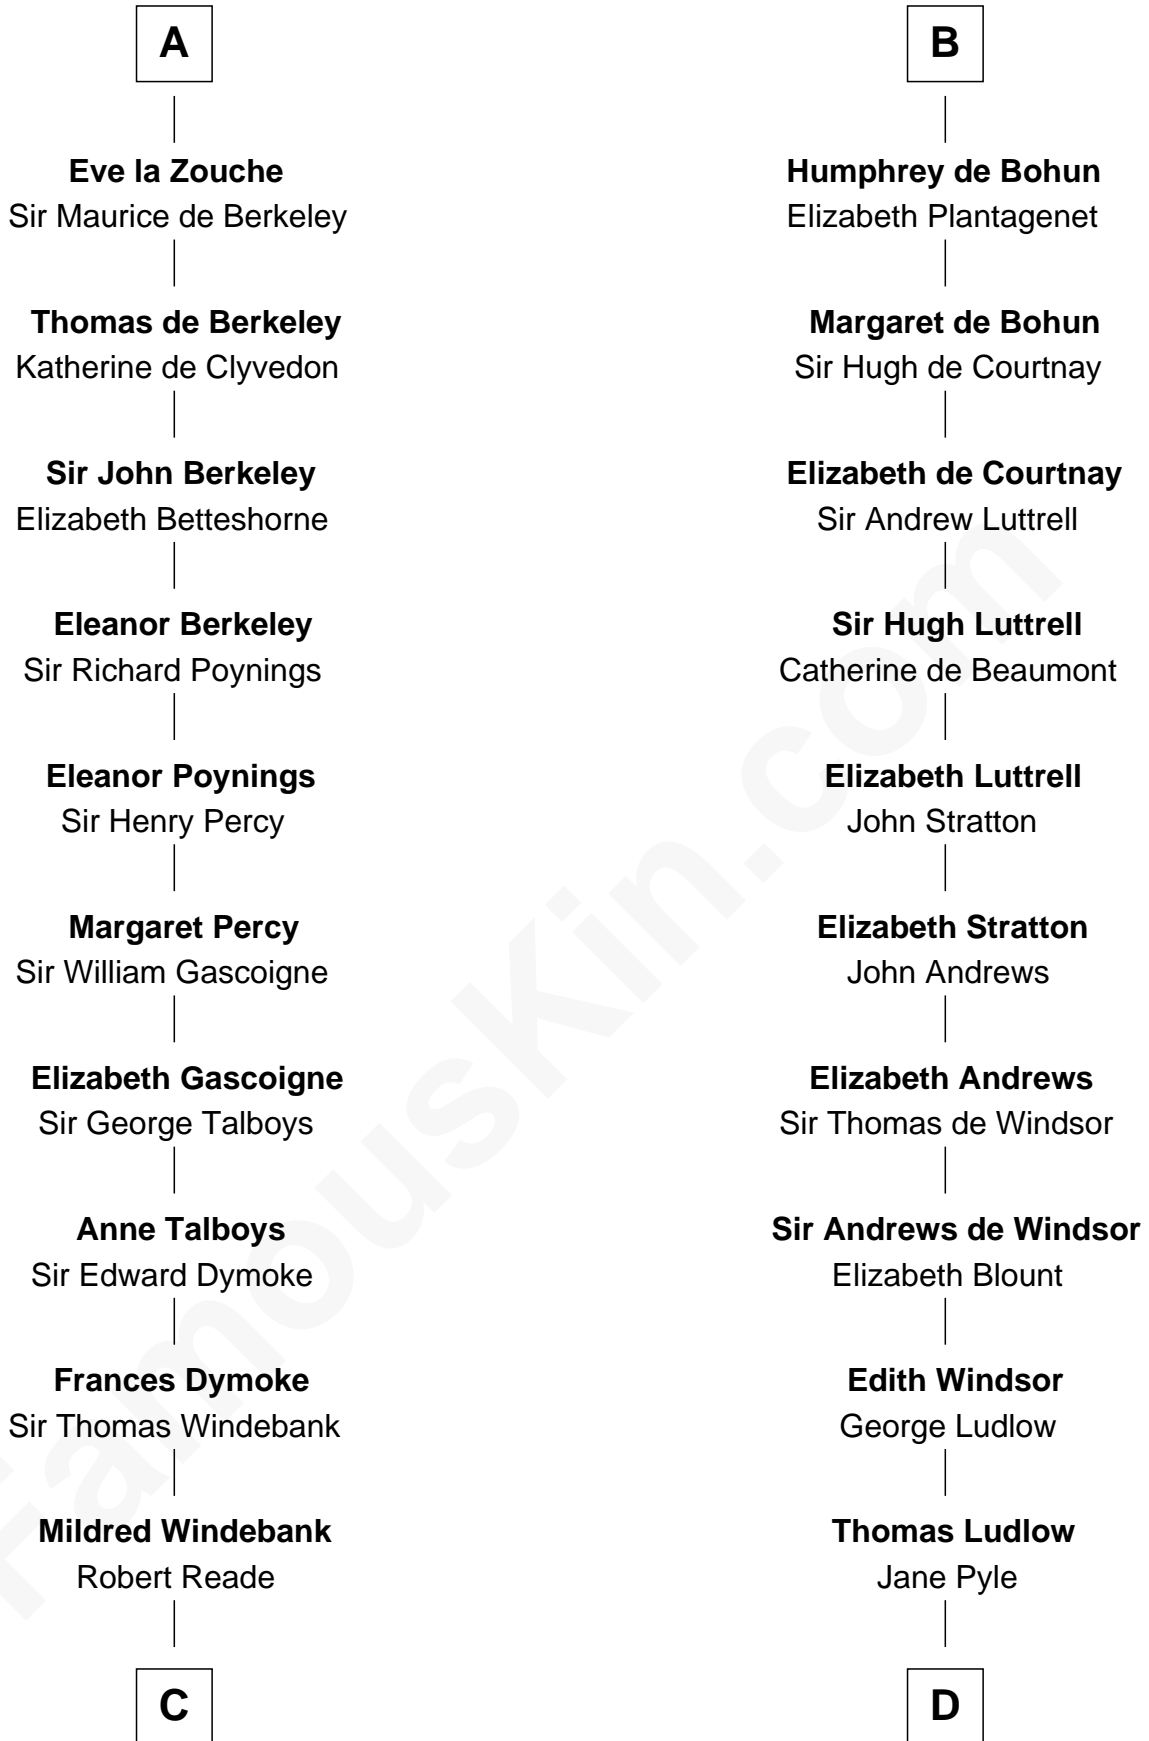

FamousKin.com

Relationship Chart of

Thomas Nelson

Signer of the Declaration of Independence

21st cousin of

Benjamin Harrison V

Signer of the Declaration of Independence

Gilla Comgaill O'Toole
Sadb Mael Morda O'Domnail

Muitchertach O'Toole
Cacht Inion Loigsig O'Morda

Mor O'Toole
Dermot MacMurrough

Aoife MacMurrough
Richard de Clare

Isabel de Clare
Sir William Marshal

Eva Marshal
William de Braiose

Eve de Braiose
Sir William de Cantilupe

Milicent de Cantilupe
Eudo la Zouche

A

Muitchertach O'Toole
Cacht Inion Loigsig O'Morda

Mor O'Toole
Dermot MacMurrough

Aoife MacMurrough
Richard de Clare

Isabel de Clare
Sir William Marshal

Eva Marshal
William de Braiose

Eleanor de Braiose
Sir Humphrey de Bohun

Humphrey de Bohun
Maud de Fiennes

B

C

Col. George Reade

Elizabeth Martiau

Robert Reade

Mary Lilly