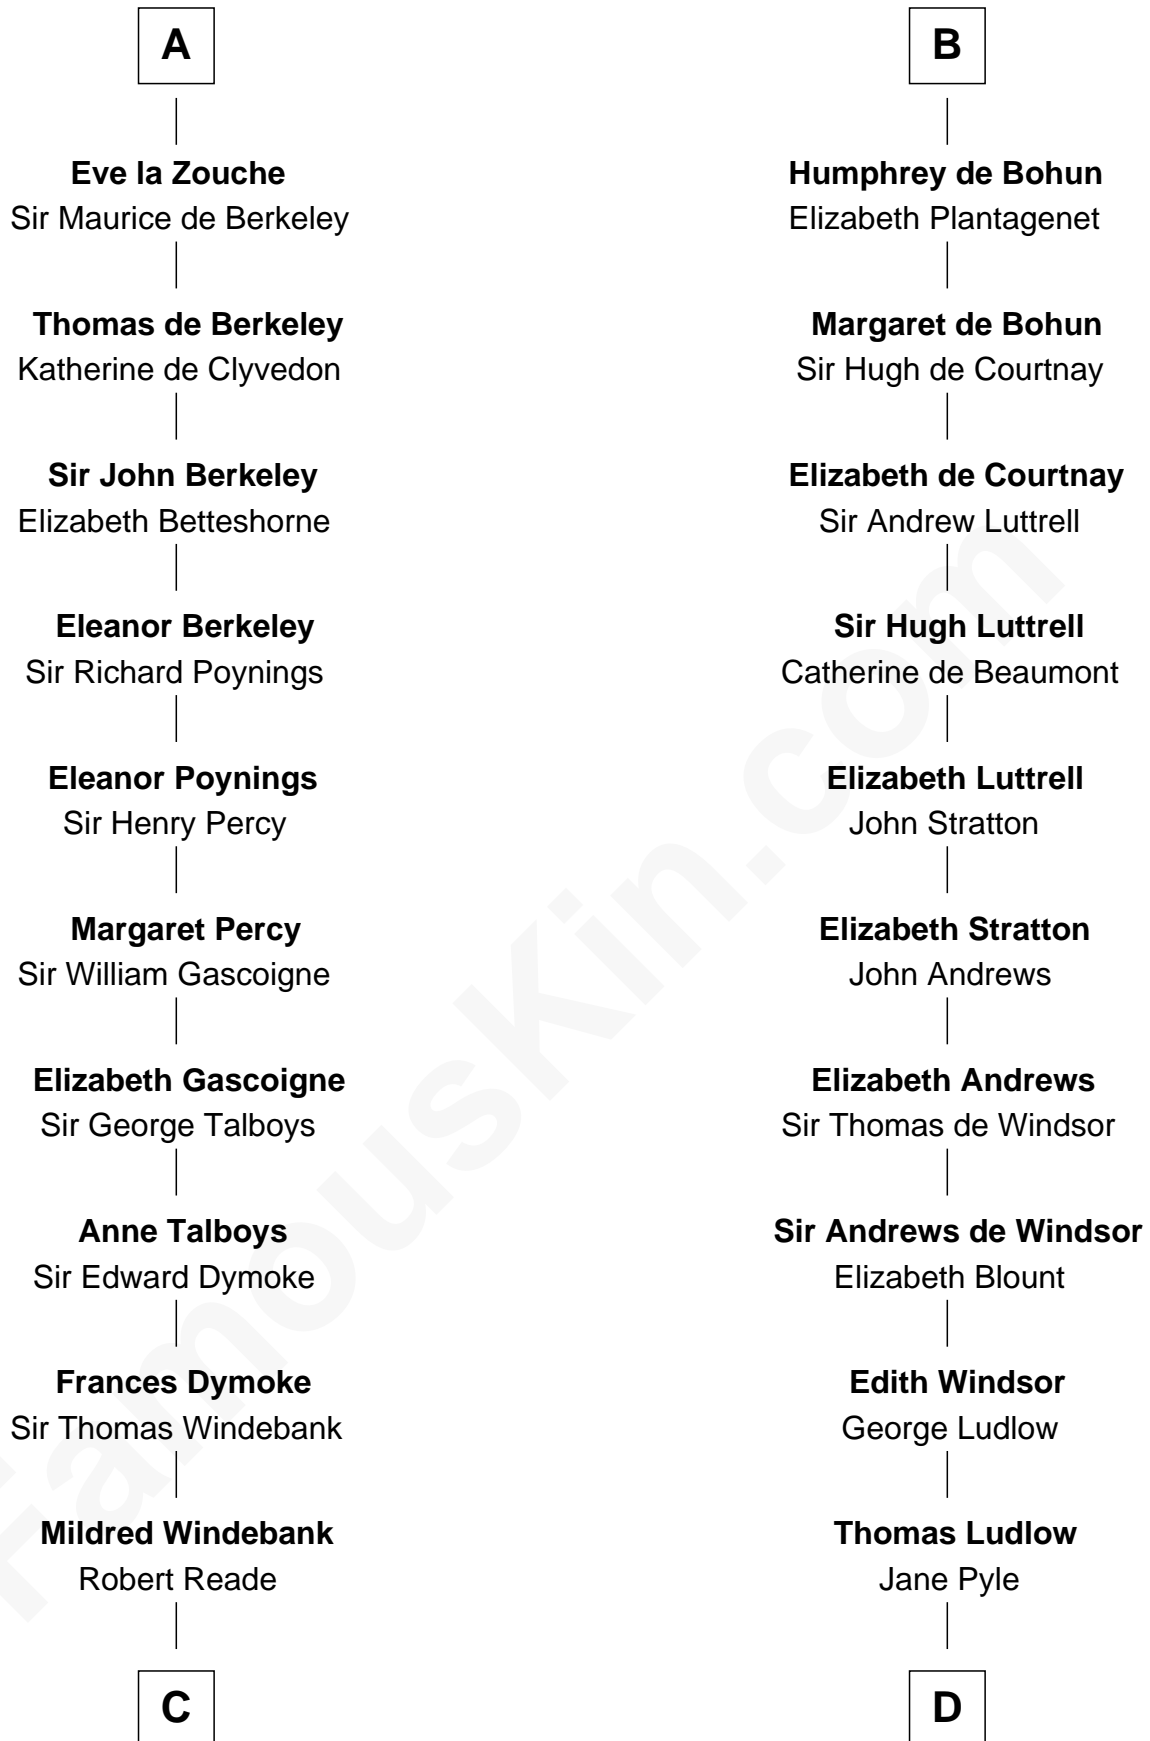

## Relationship Chart of

### Thomas Nelson

*Signer of the Declaration of Independence*

21st cousin of

### Benjamin Harrison V

*Signer of the Declaration of Independence*

**C**

**Col. George Reade**

Elizabeth Martiau

**Robert Reade**

Mary Lilly

**Margaret Reade**