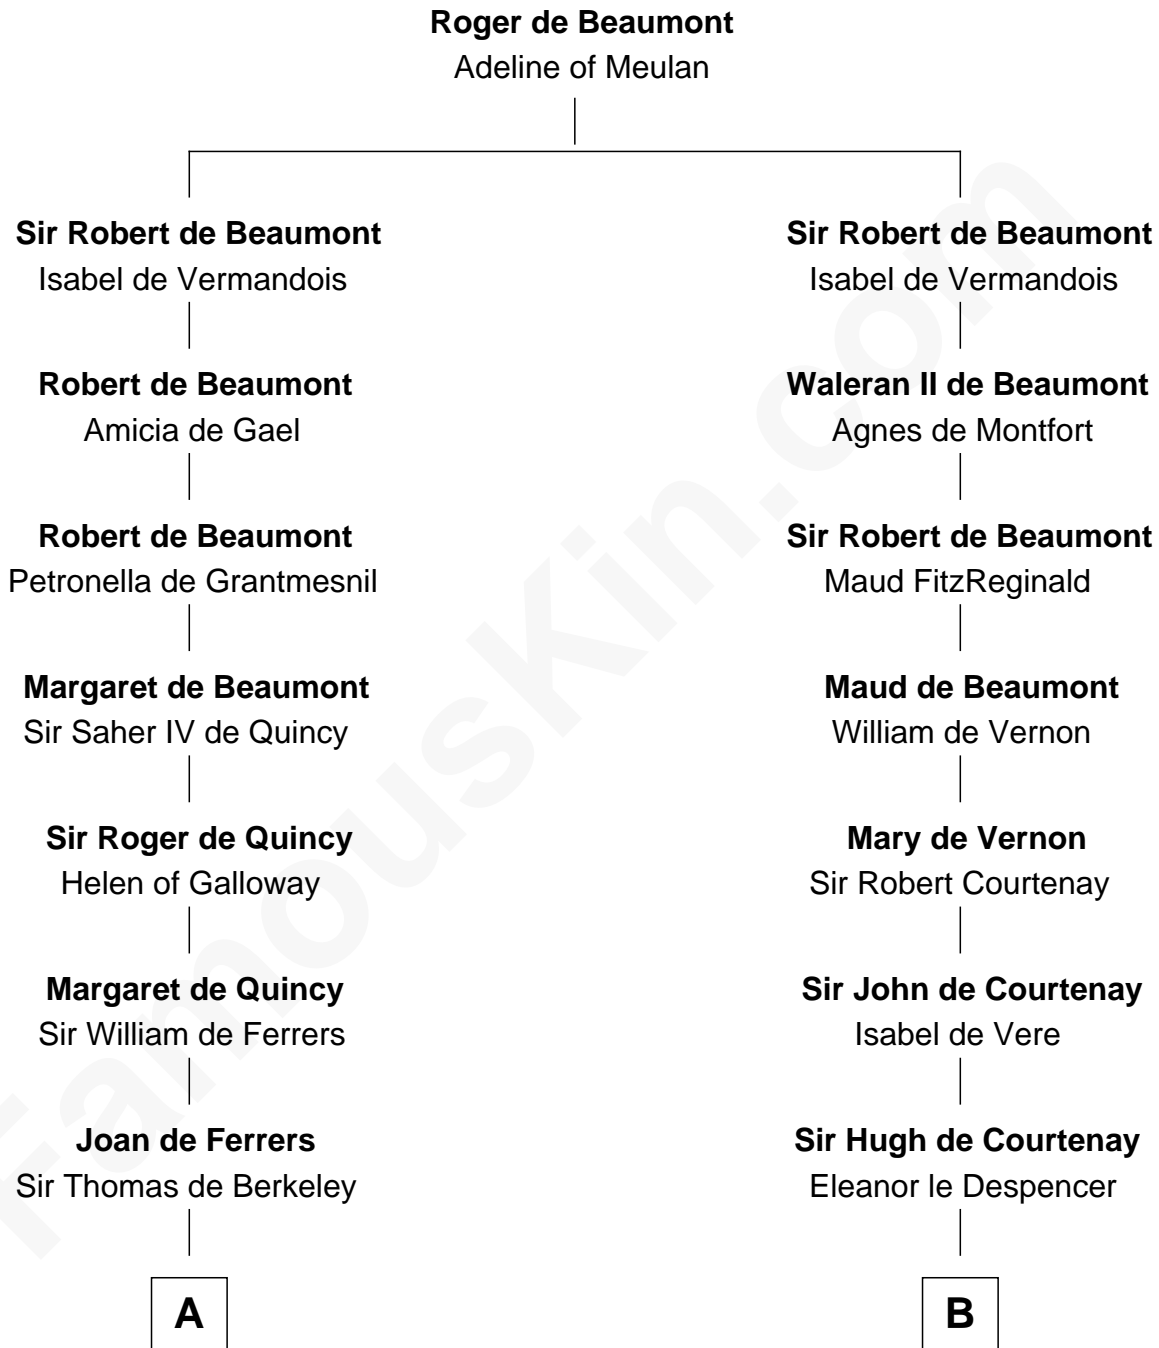

FamousKin.com

Relationship Chart of

Thomas Nelson

Signer of the Declaration of Independence

21st cousin of

Benjamin Harrison V

Signer of the Declaration of Independence

C

Col. George Reade

Elizabeth Martiau

Robert Reade

Mary Lilly

Margaret Reade

Thomas Nelson

William Nelson

Elizabeth Burwell