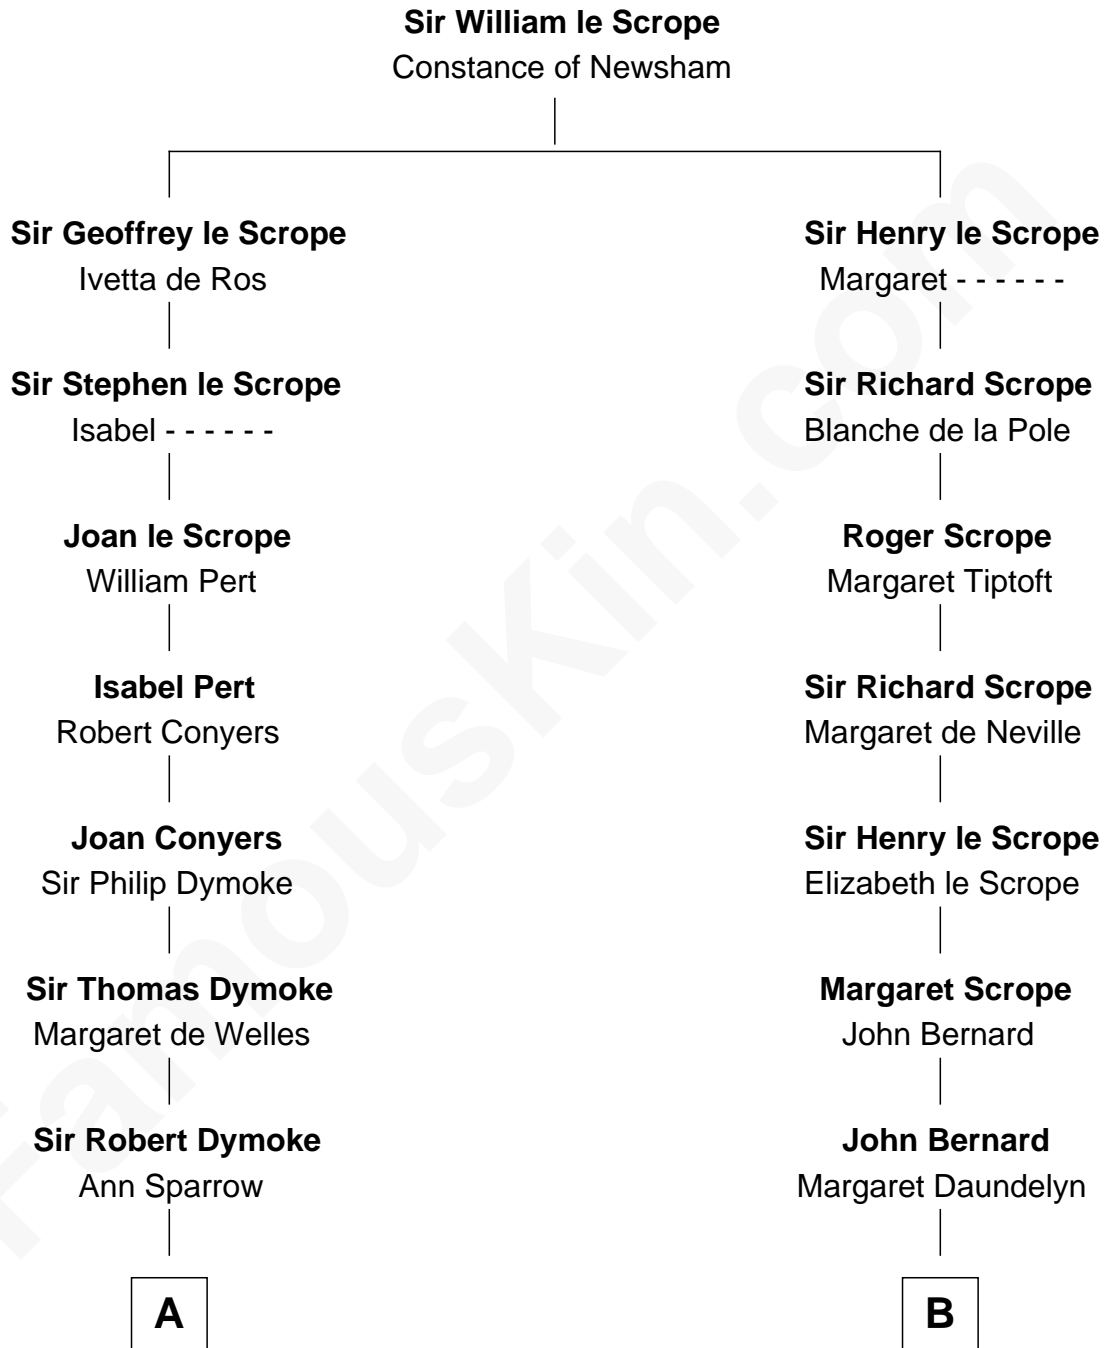

FamousKin.com

Relationship Chart of

Thomas Nelson

Signer of the Declaration of Independence

14th cousin of

Benjamin Harrison V

Signer of the Declaration of Independence

A

Sir Edward Dymoke

Anne Talboys

Frances Dymoke

Sir Thomas Windebank

Mildred Windebank

Robert Reade

Col. George Reade

Elizabeth Martiau