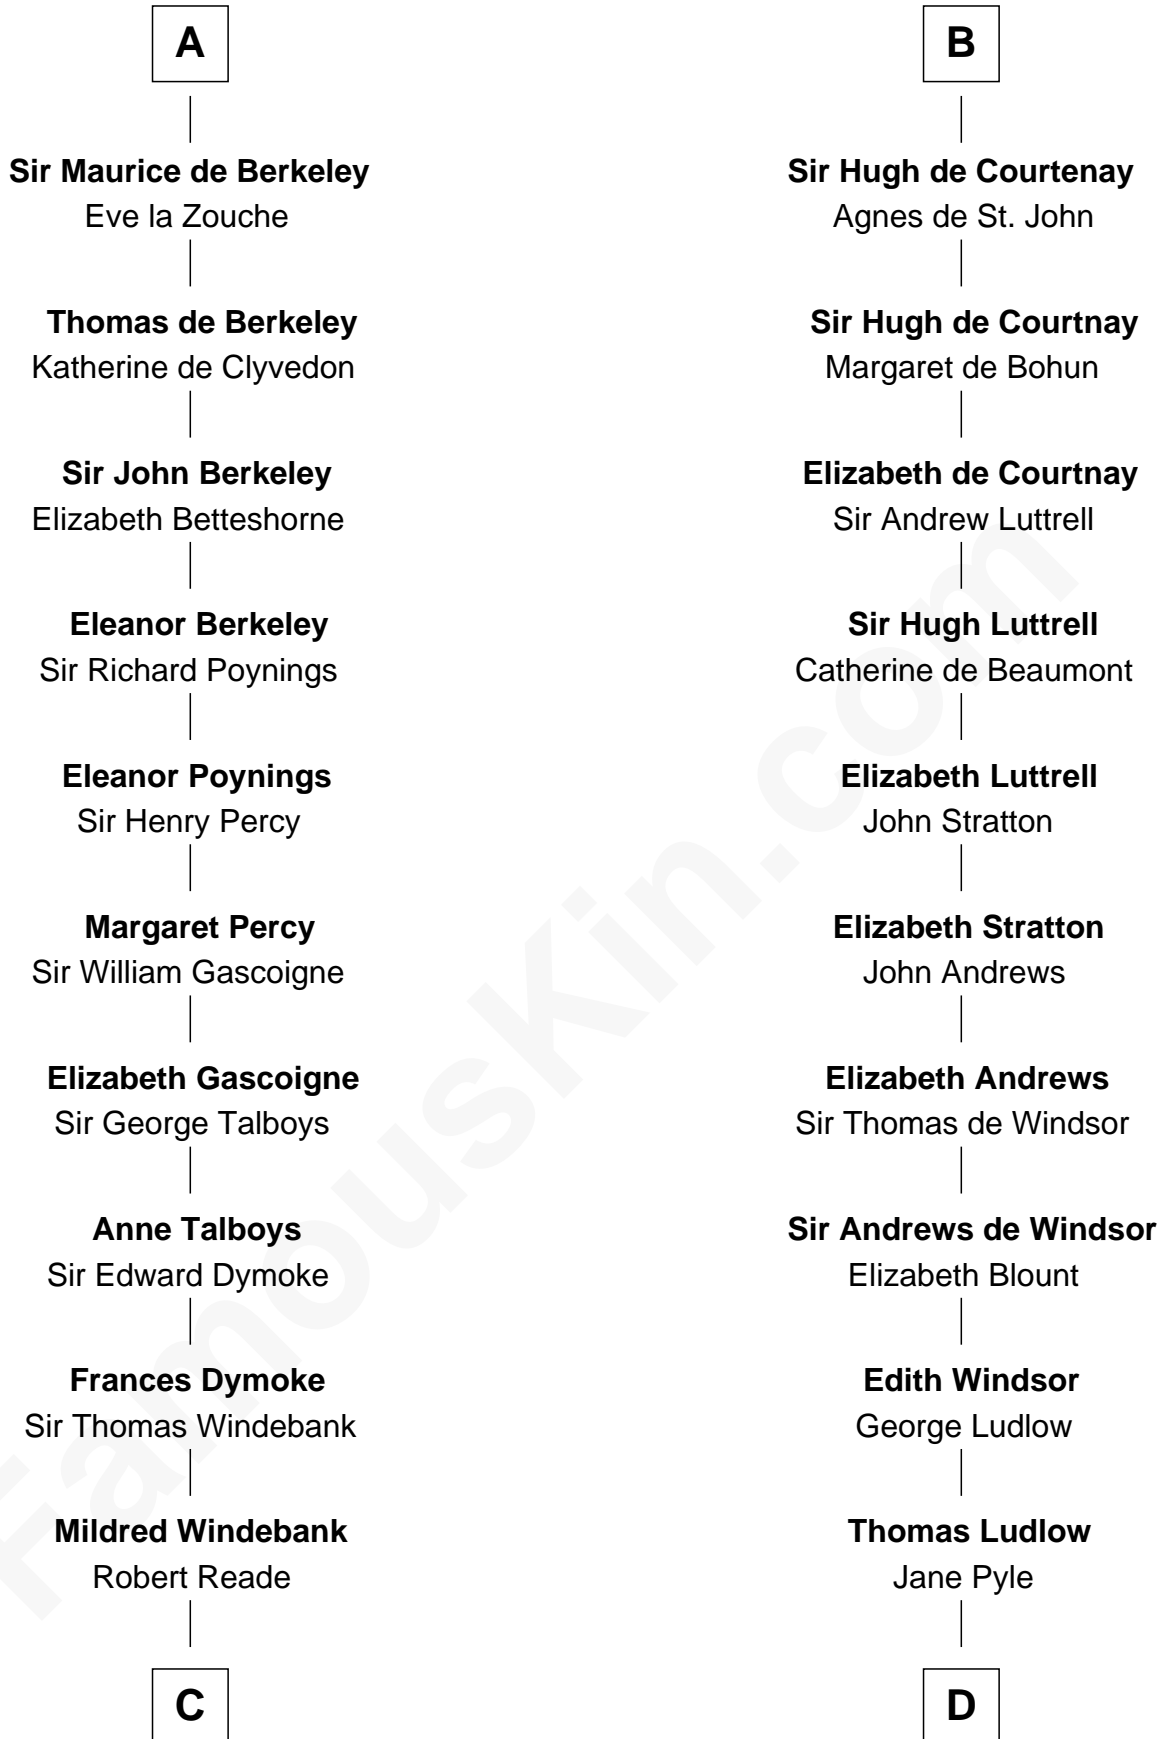

FamousKin.com

Relationship Chart of

Thomas Nelson

Signer of the Declaration of Independence

21st cousin of

Benjamin Harrison V

Signer of the Declaration of Independence

Hugh de Grantmesnil

C

Col. George Reade

Elizabeth Martiau

Robert Reade

Mary Lilly

Margaret Reade

Thomas Nelson

William Nelson