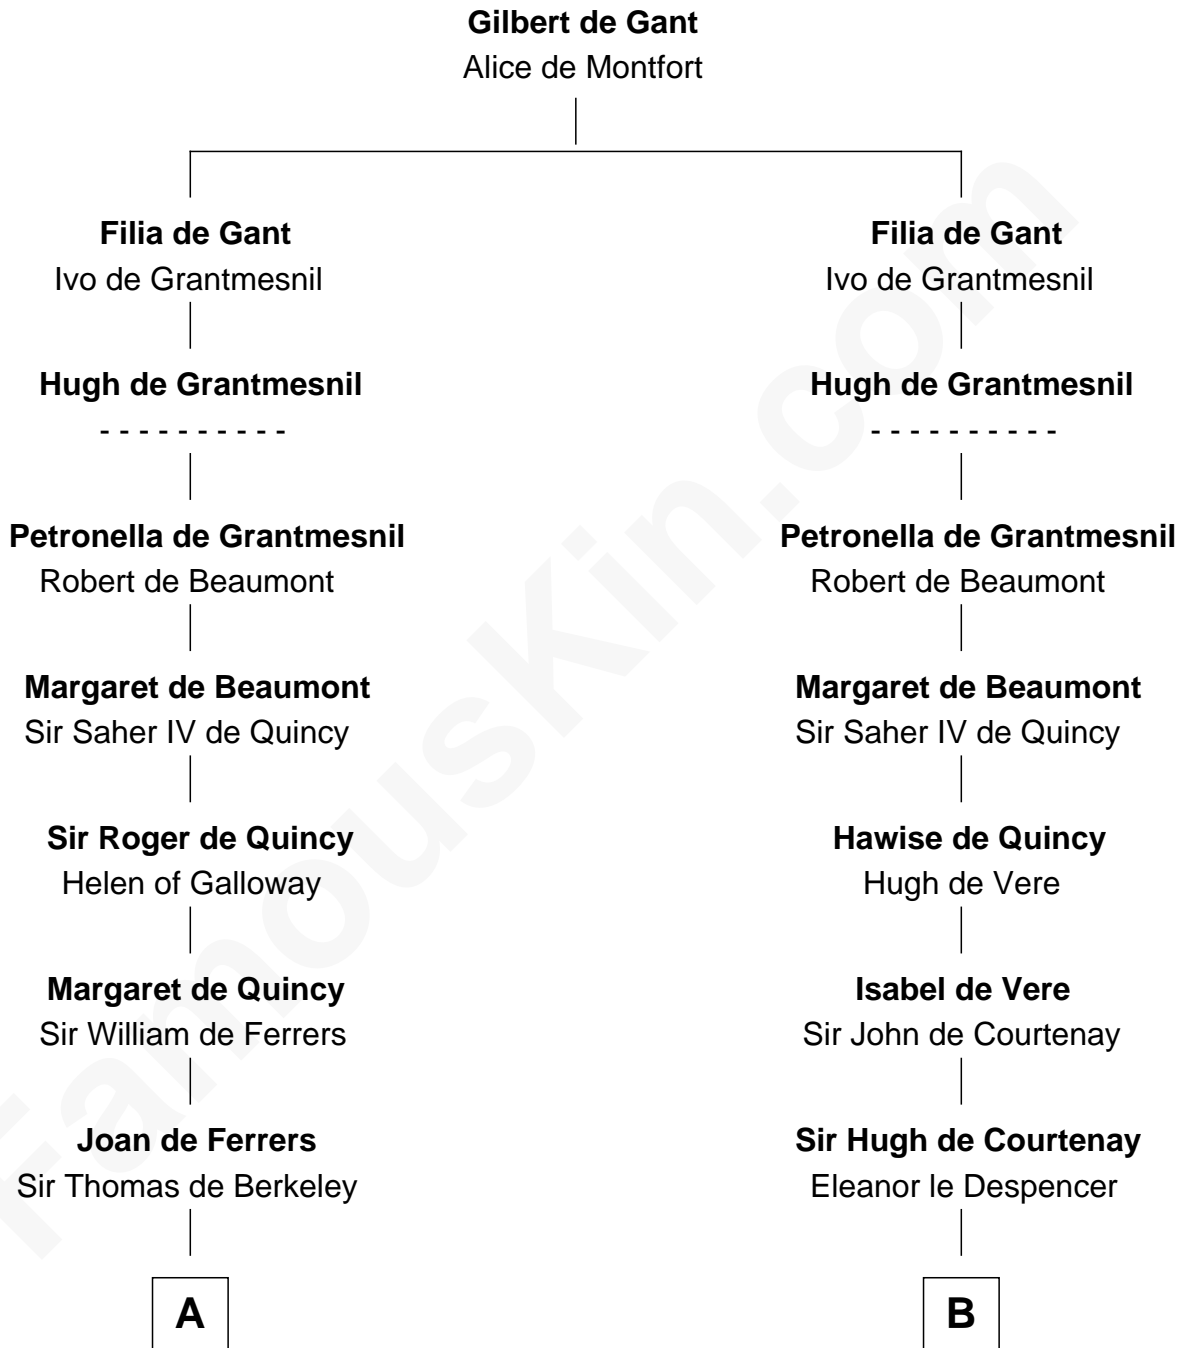

FamousKin.com

Relationship Chart of

Thomas Nelson

Signer of the Declaration of Independence

21st cousin of

Benjamin Harrison V

Signer of the Declaration of Independence

C

Col. George Reade

Elizabeth Martiau

Robert Reade

Mary Lilly

Margaret Reade

Thomas Nelson

William Nelson

Elizabeth Burwell