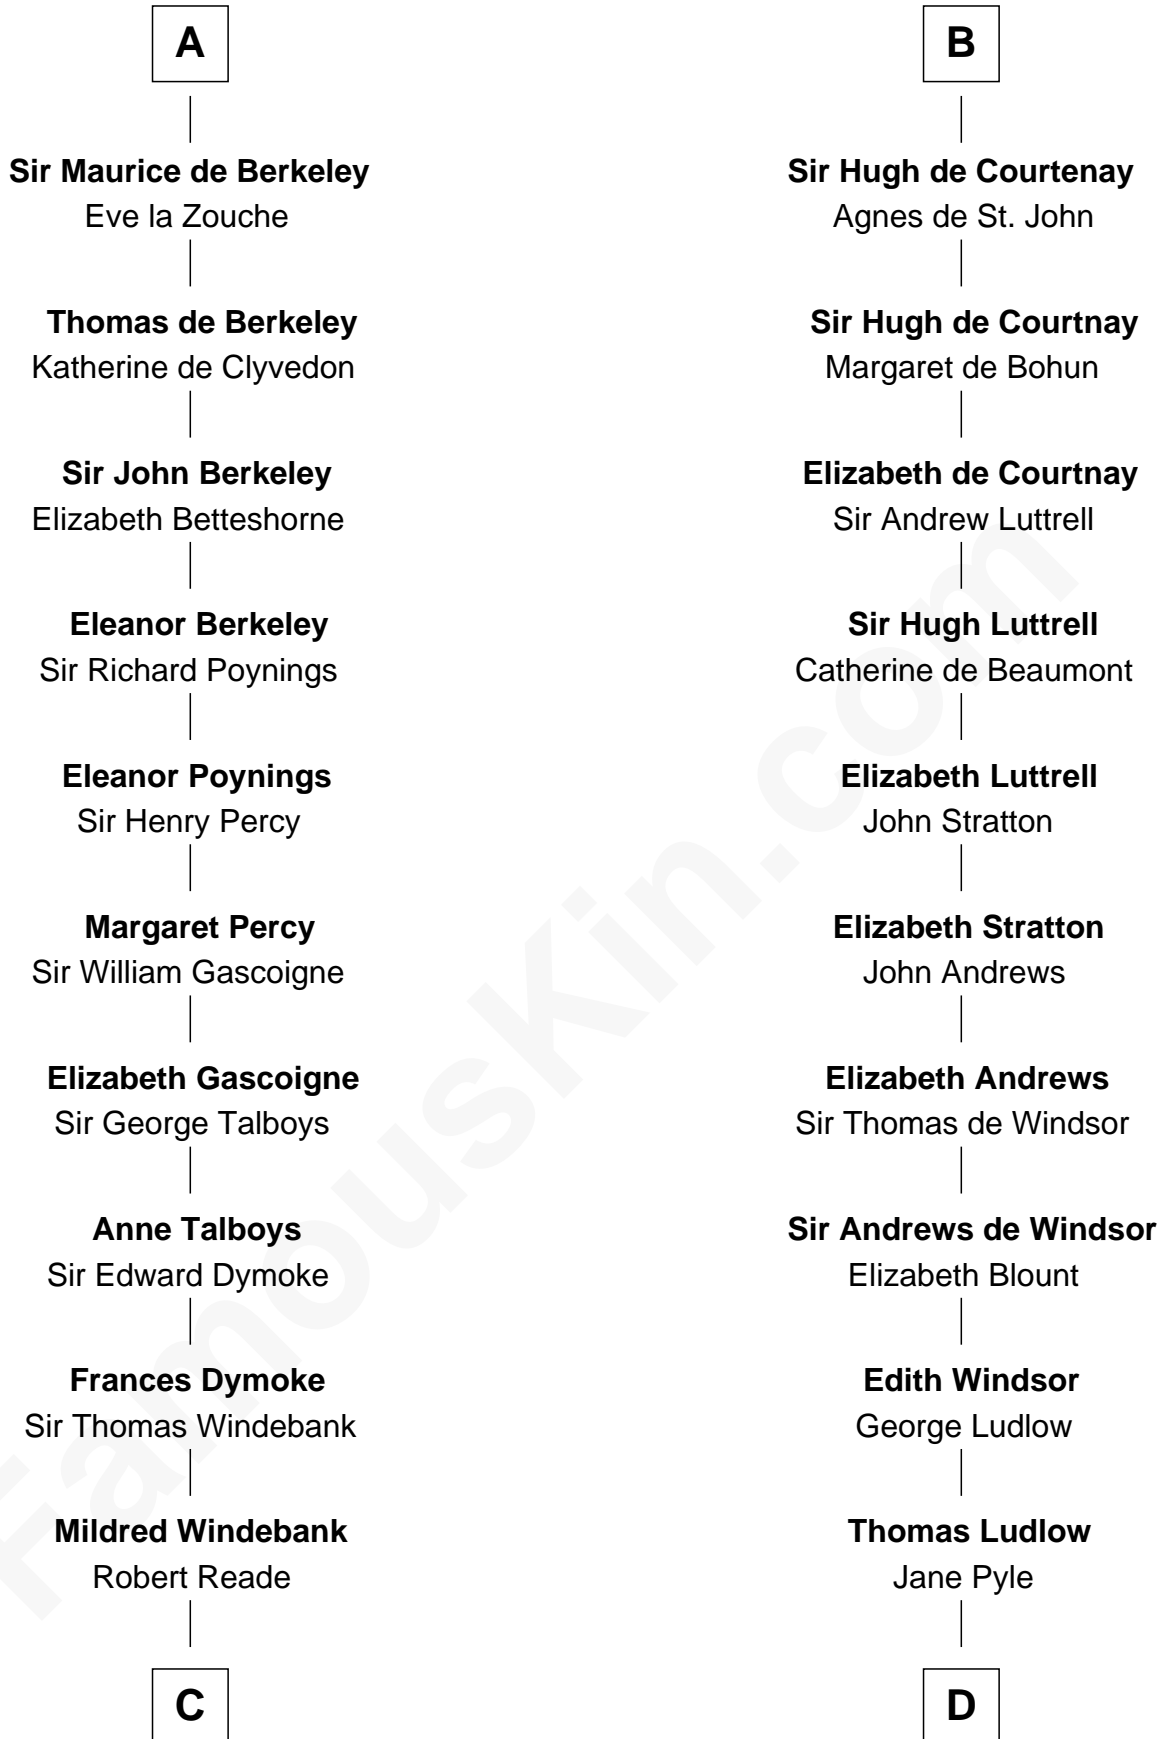

FamousKin.com

Relationship Chart of

Thomas Nelson

Signer of the Declaration of Independence

21st cousin of

Benjamin Harrison V

Signer of the Declaration of Independence

C

Col. George Reade

Elizabeth Martiau

Robert Reade

Mary Lilly

Margaret Reade

Thomas Nelson

William Nelson

Elizabeth Burwell