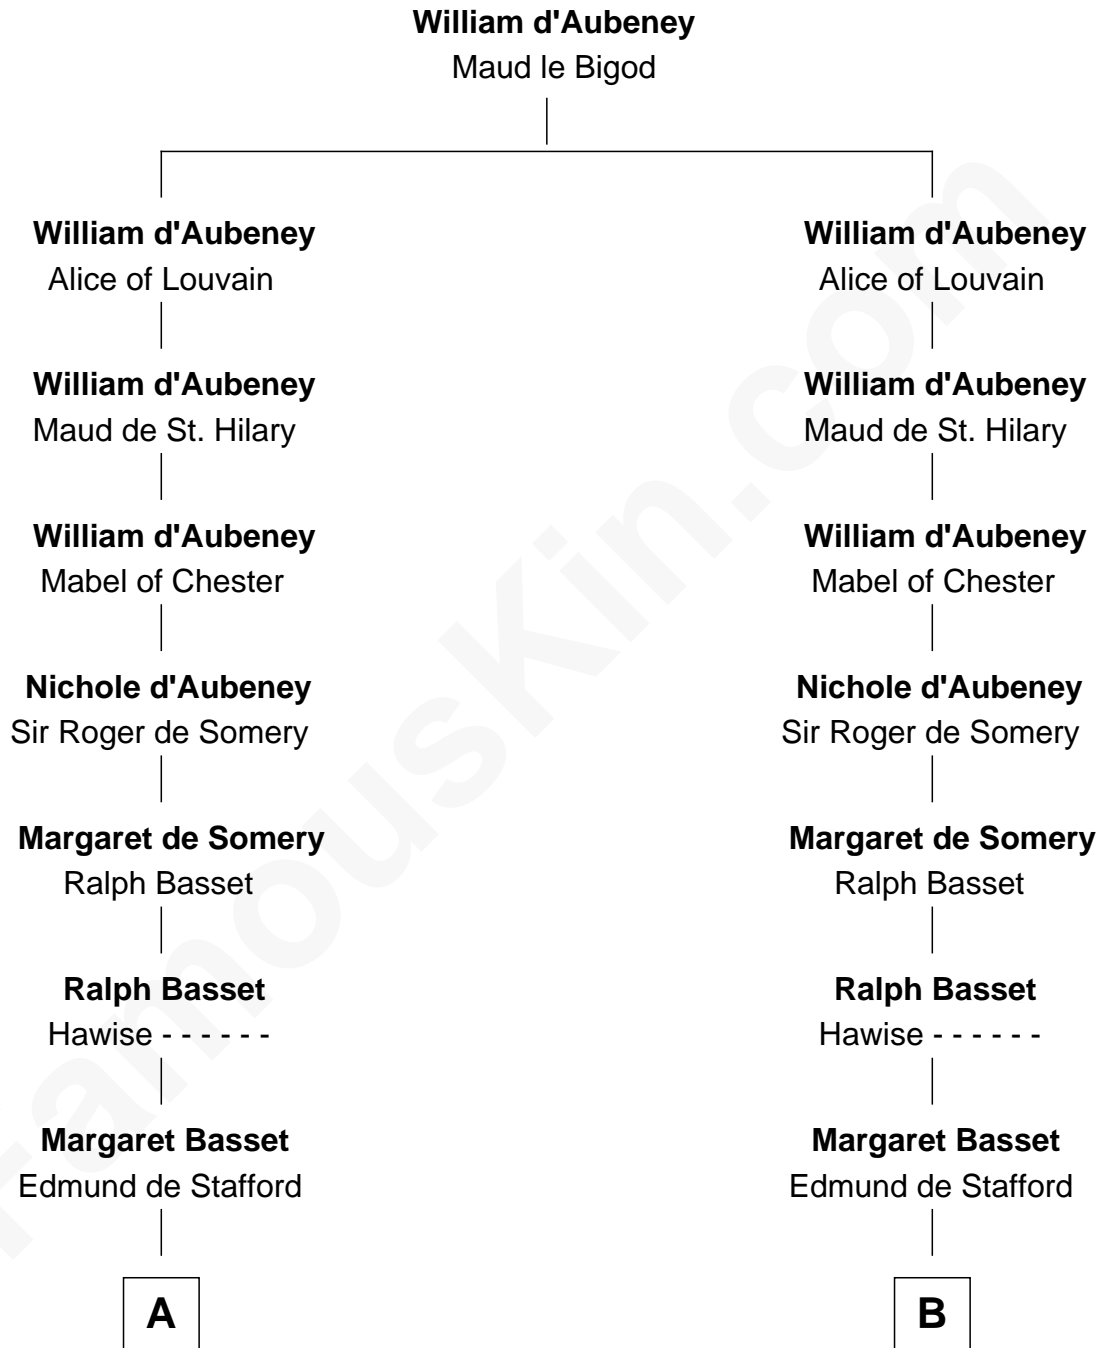

FamousKin.com

Relationship Chart of

Thomas Nelson

Signer of the Declaration of Independence

21st cousin of

Benjamin Harrison V

Signer of the Declaration of Independence

C

Col. George Reade

Elizabeth Martiau

Robert Reade

Mary Lilly

Margaret Reade

Thomas Nelson

William Nelson

Elizabeth Burwell

Thomas Nelson

Signer of Declaration of Independence

D

Benjamin Harrison

Mary - - - - -

Benjamin Harrison

Hannah Churchill

Benjamin Harrison