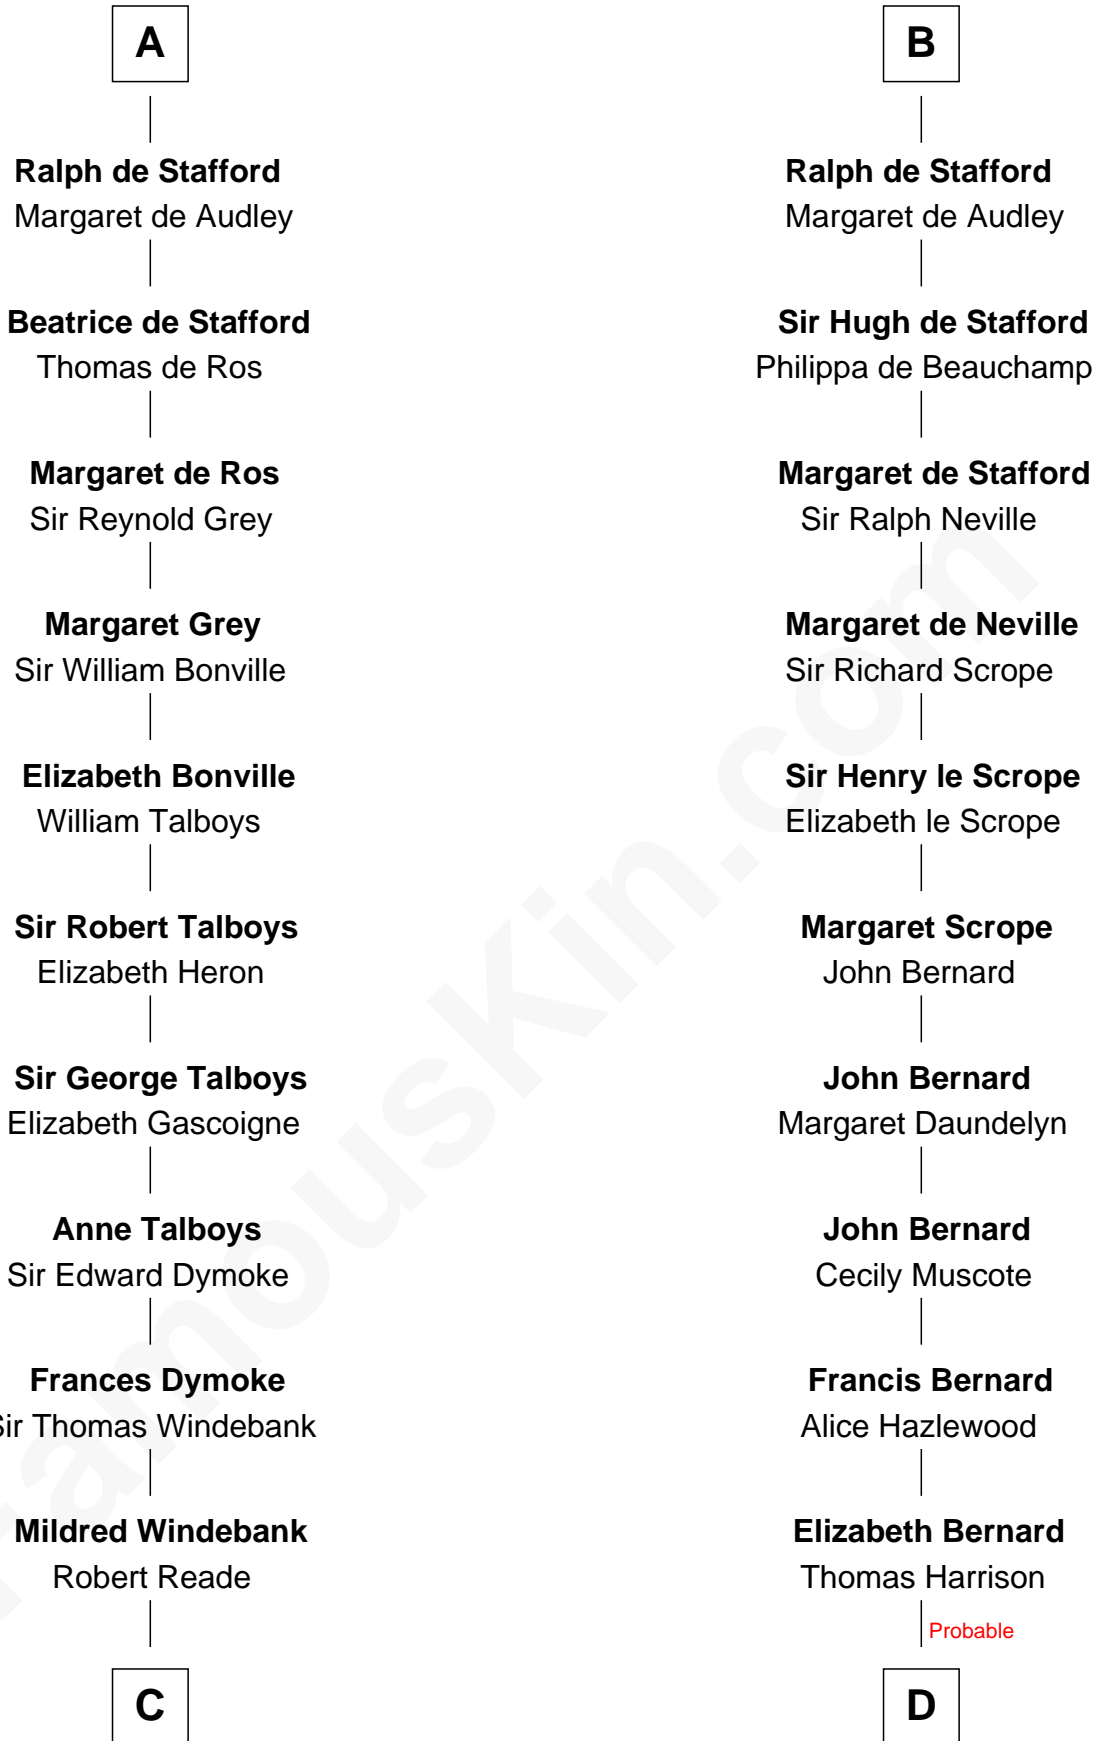

FamousKin.com

Relationship Chart of

Thomas Nelson

Signer of the Declaration of Independence

21st cousin of

Benjamin Harrison V

Signer of the Declaration of Independence

C

Col. George Reade

Elizabeth Martiau

Robert Reade

Mary Lilly

Margaret Reade

Thomas Nelson

William Nelson

Elizabeth Burwell

Thomas Nelson

Signer of Declaration of Independence

D

Benjamin Harrison

Mary - - - - -

Benjamin Harrison

Hannah Churchill

Benjamin Harrison