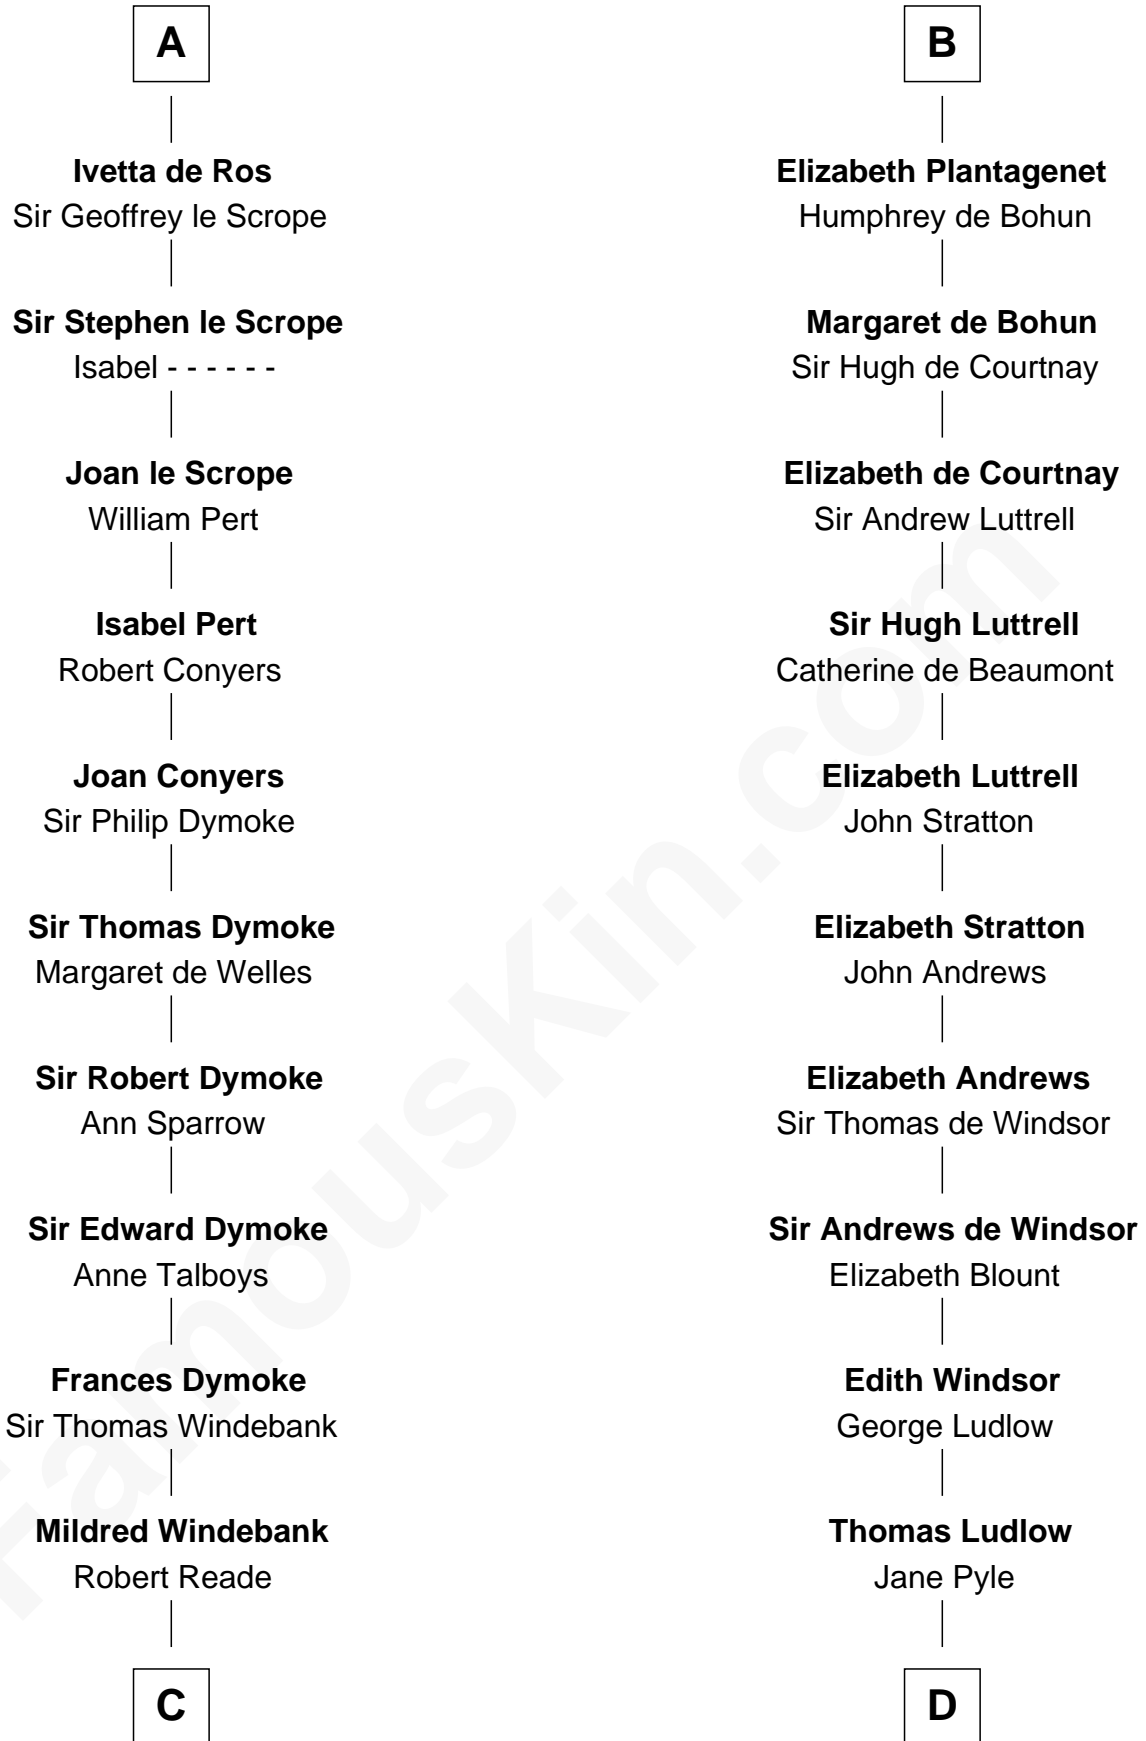

FamousKin.com

Relationship Chart of

Thomas Nelson

Signer of the Declaration of Independence

21st cousin of

Benjamin Harrison V

Signer of the Declaration of Independence

Duncan I of Scotland

C

Col. George Reade

Elizabeth Martiau

Robert Reade

Mary Lilly

Margaret Reade

Thomas Nelson

William Nelson