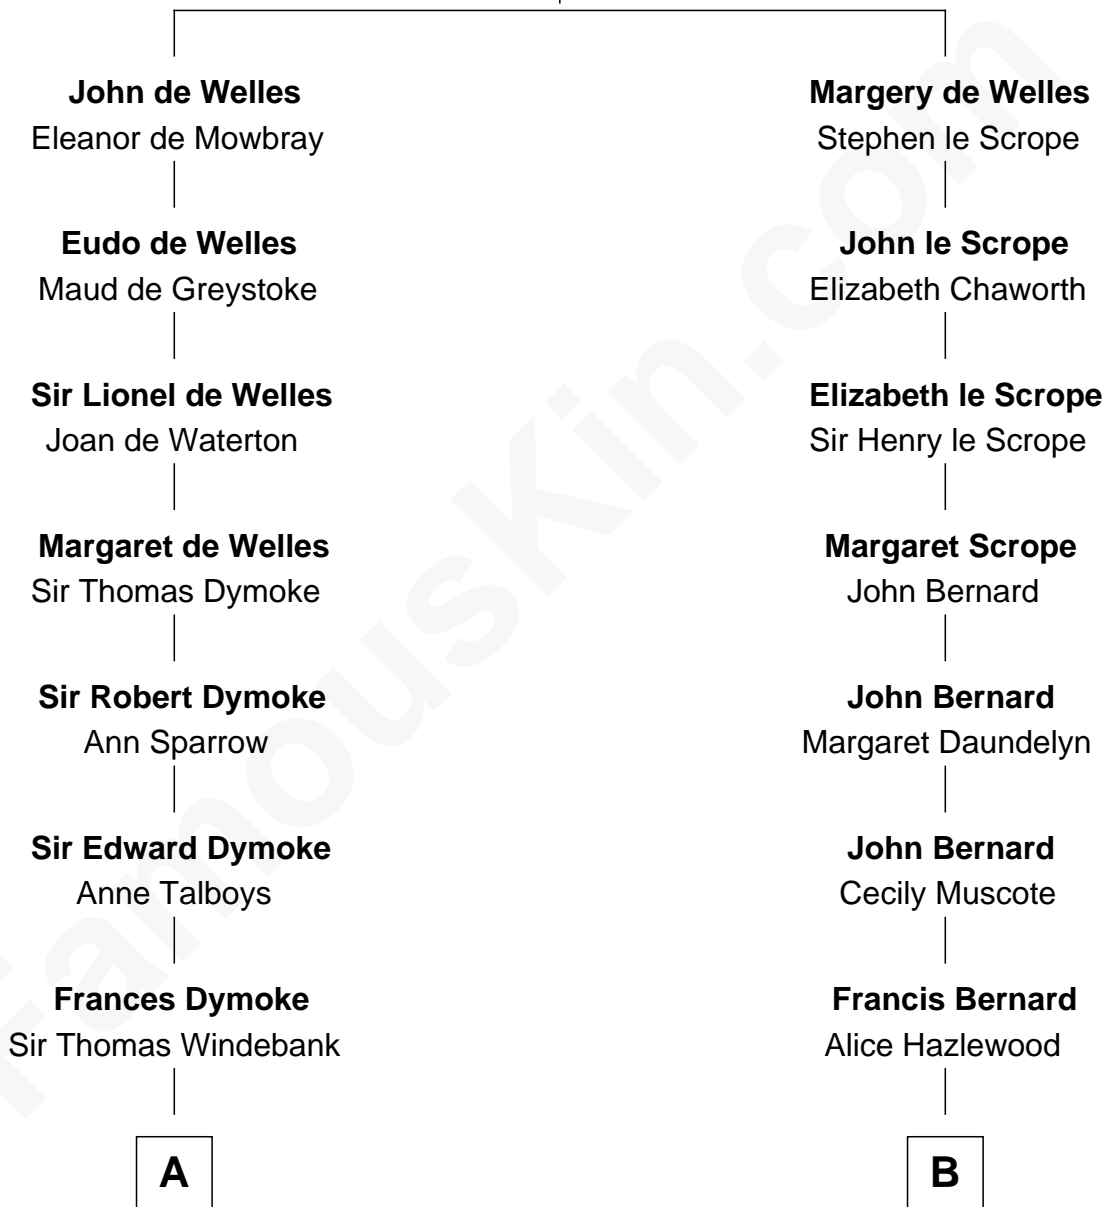

## Relationship Chart of

### Thomas Nelson

*Signer of the Declaration of Independence*

12th cousin of

### Benjamin Harrison V

*Signer of the Declaration of Independence*

**John de Welles**

Maud de Roos

**A**

**Mildred Windebank**

Robert Reade

**Col. George Reade**

Elizabeth Martiau

**Robert Reade**

Mary Lilly

**Margaret Reade**

Thomas Nelson

**William Nelson**

Elizabeth Burwell

**Thomas Nelson**