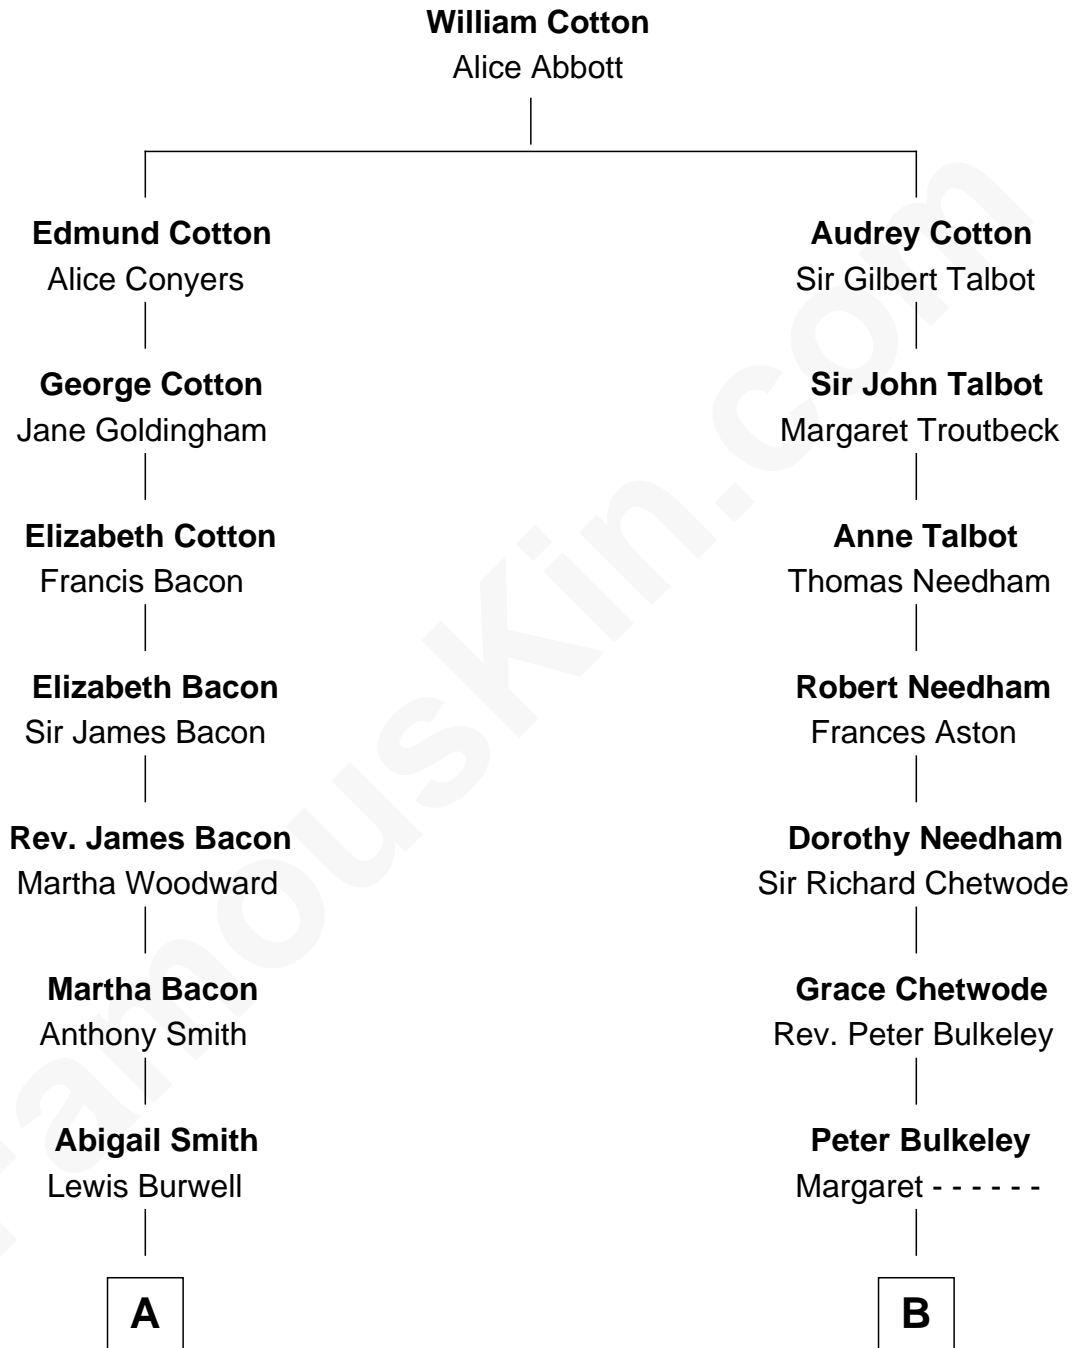

## Relationship Chart of

### Thomas Nelson

*Signer of the Declaration of Independence*

9th cousin 3 times removed of

### Jay Gould

*American Railroad "Robber Baron"*

**A**

**Nathaniel Burwell**

Elizabeth Carter

**Elizabeth Burwell**

William Nelson

**Thomas Nelson**