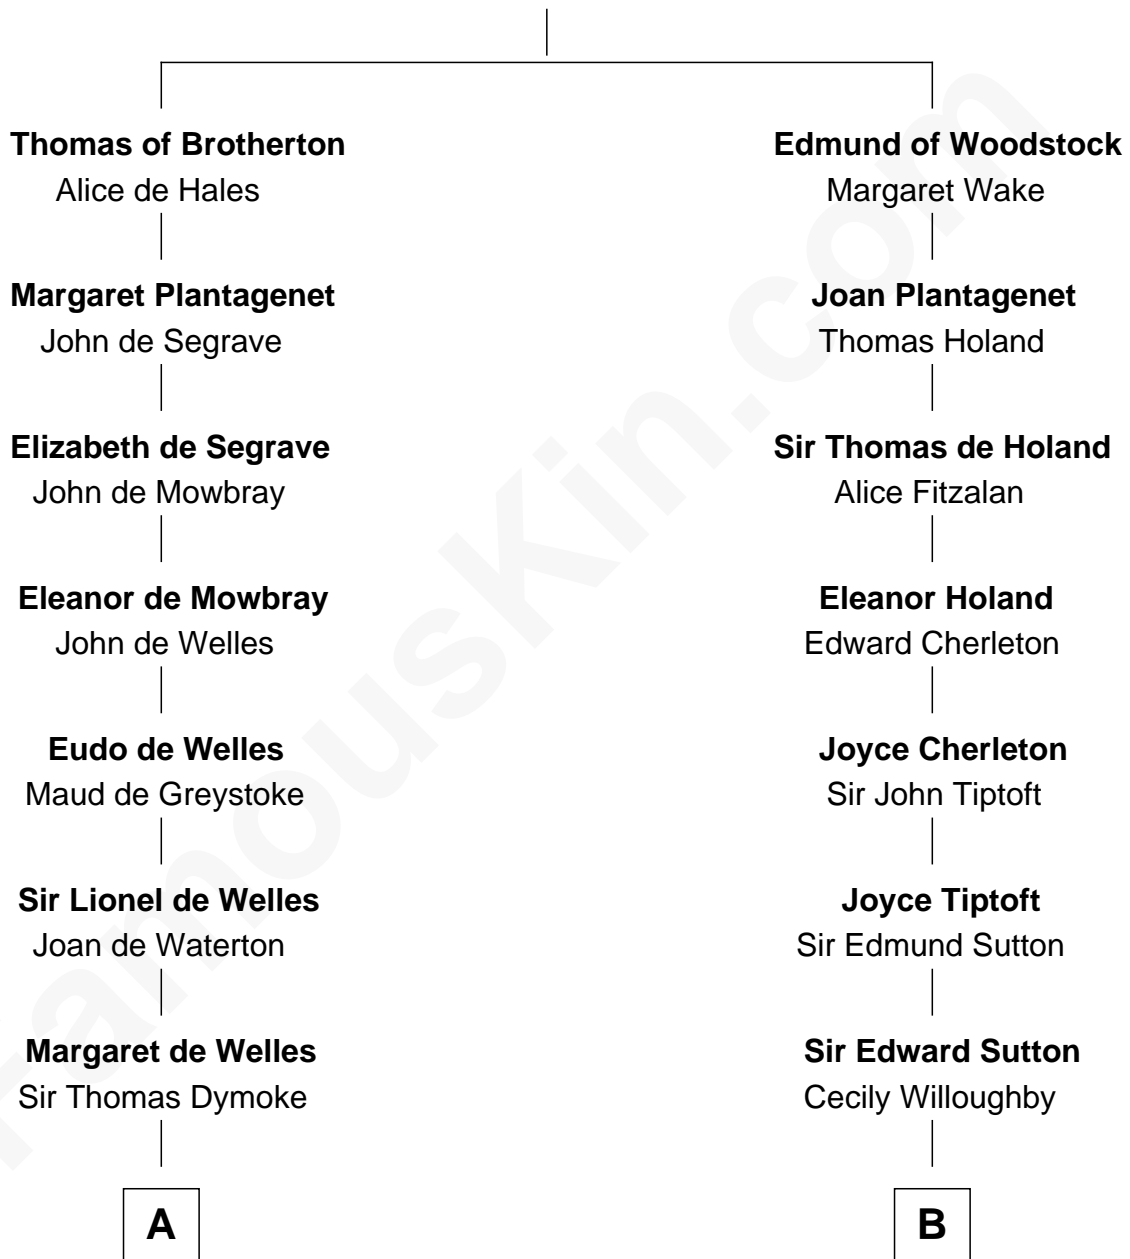

FamousKin.com

Relationship Chart of

Thomas Nelson

Signer of the Declaration of Independence

15th cousin 3 times removed of

William Marsh Rice
Founder of Rice University

Margaret of France
Edward I, King of England

C

—
David Rice

Patty Hall

—
William Marsh Rice

Founder of Rice University

FamousKin.com