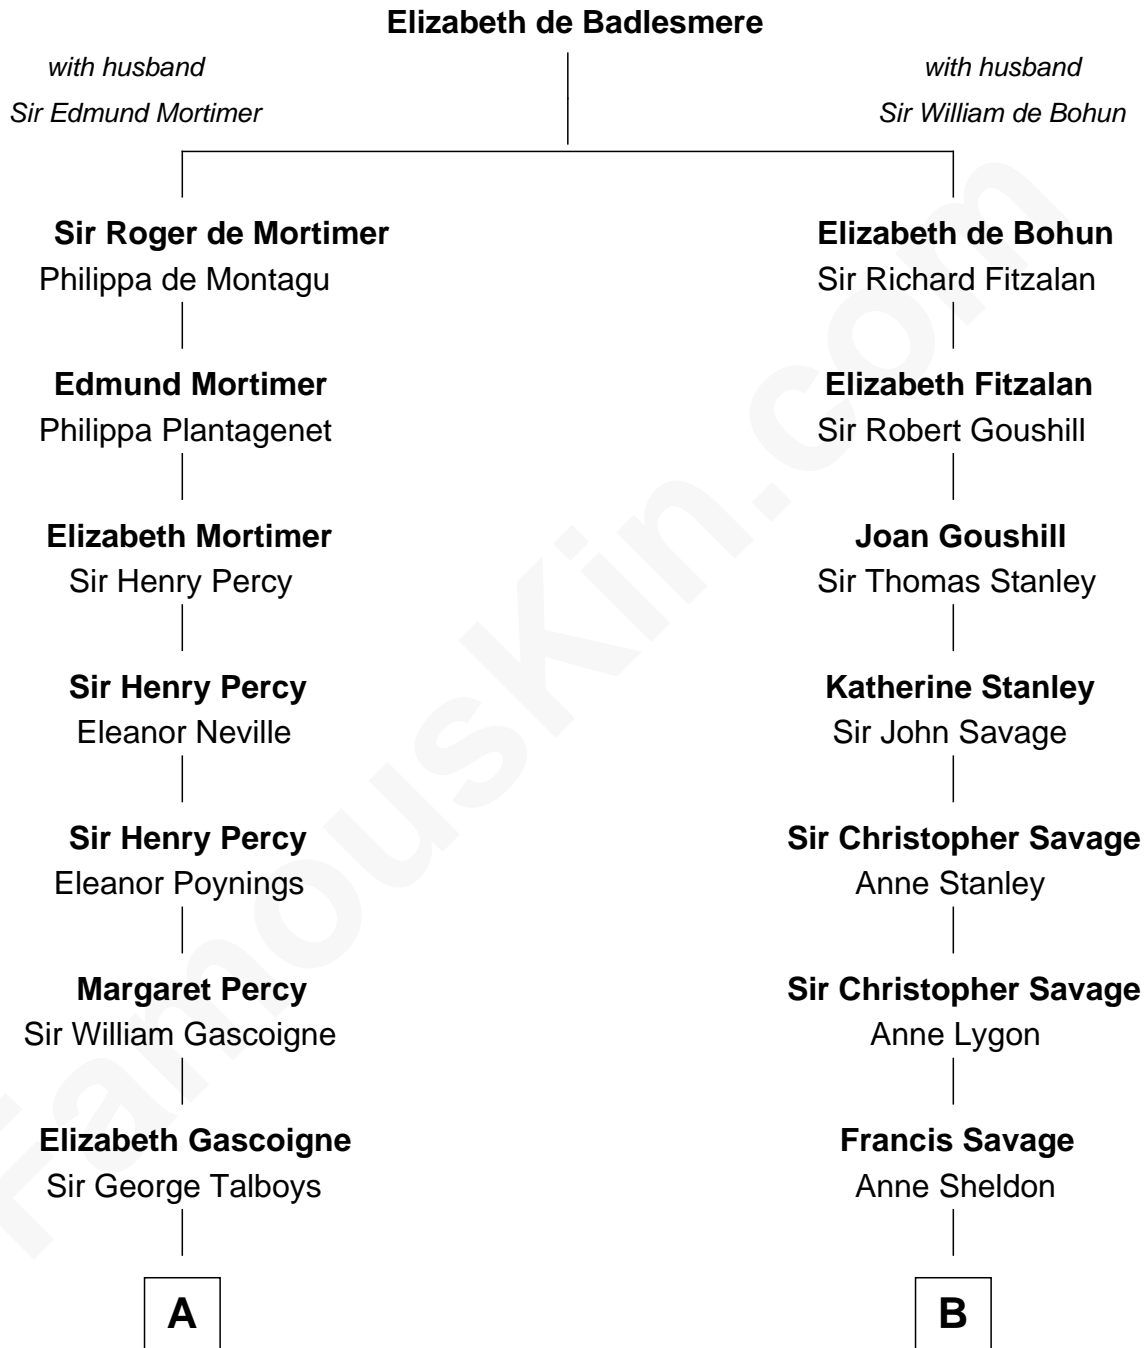

FamousKin.com

Relationship Chart of

Thomas Nelson

Signer of the Declaration of Independence

14th cousin 4 times removed of

General George C. Marshall

Author of "The Marshall Plan"

C

George Catlett Marshall

Laura Emily Bradford

General George C. Marshall

U.S. Army - World War II

FamousKin.com