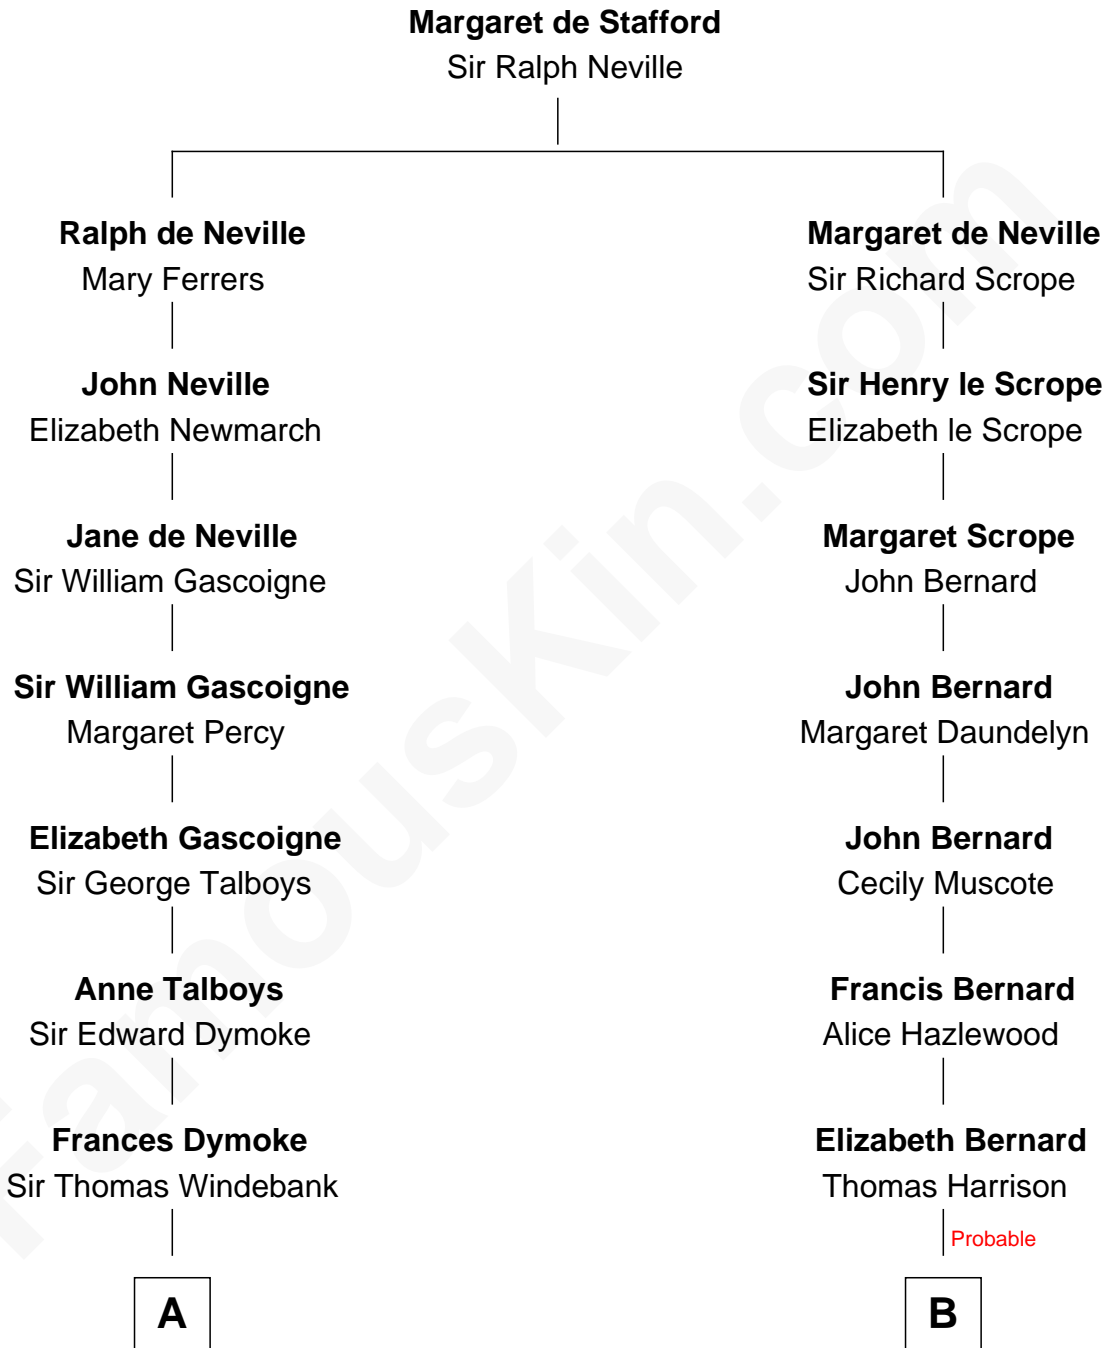

FamousKin.com

Relationship Chart of

Thomas Nelson

Signer of the Declaration of Independence

12th cousin 3 times removed of

Harry F. Byrd

50th Governor of Virginia

A

Mildred Windebank

Robert Reade

Col. George Reade

Elizabeth Martiau

Robert Reade

Mary Lilly

Margaret Reade

Thomas Nelson