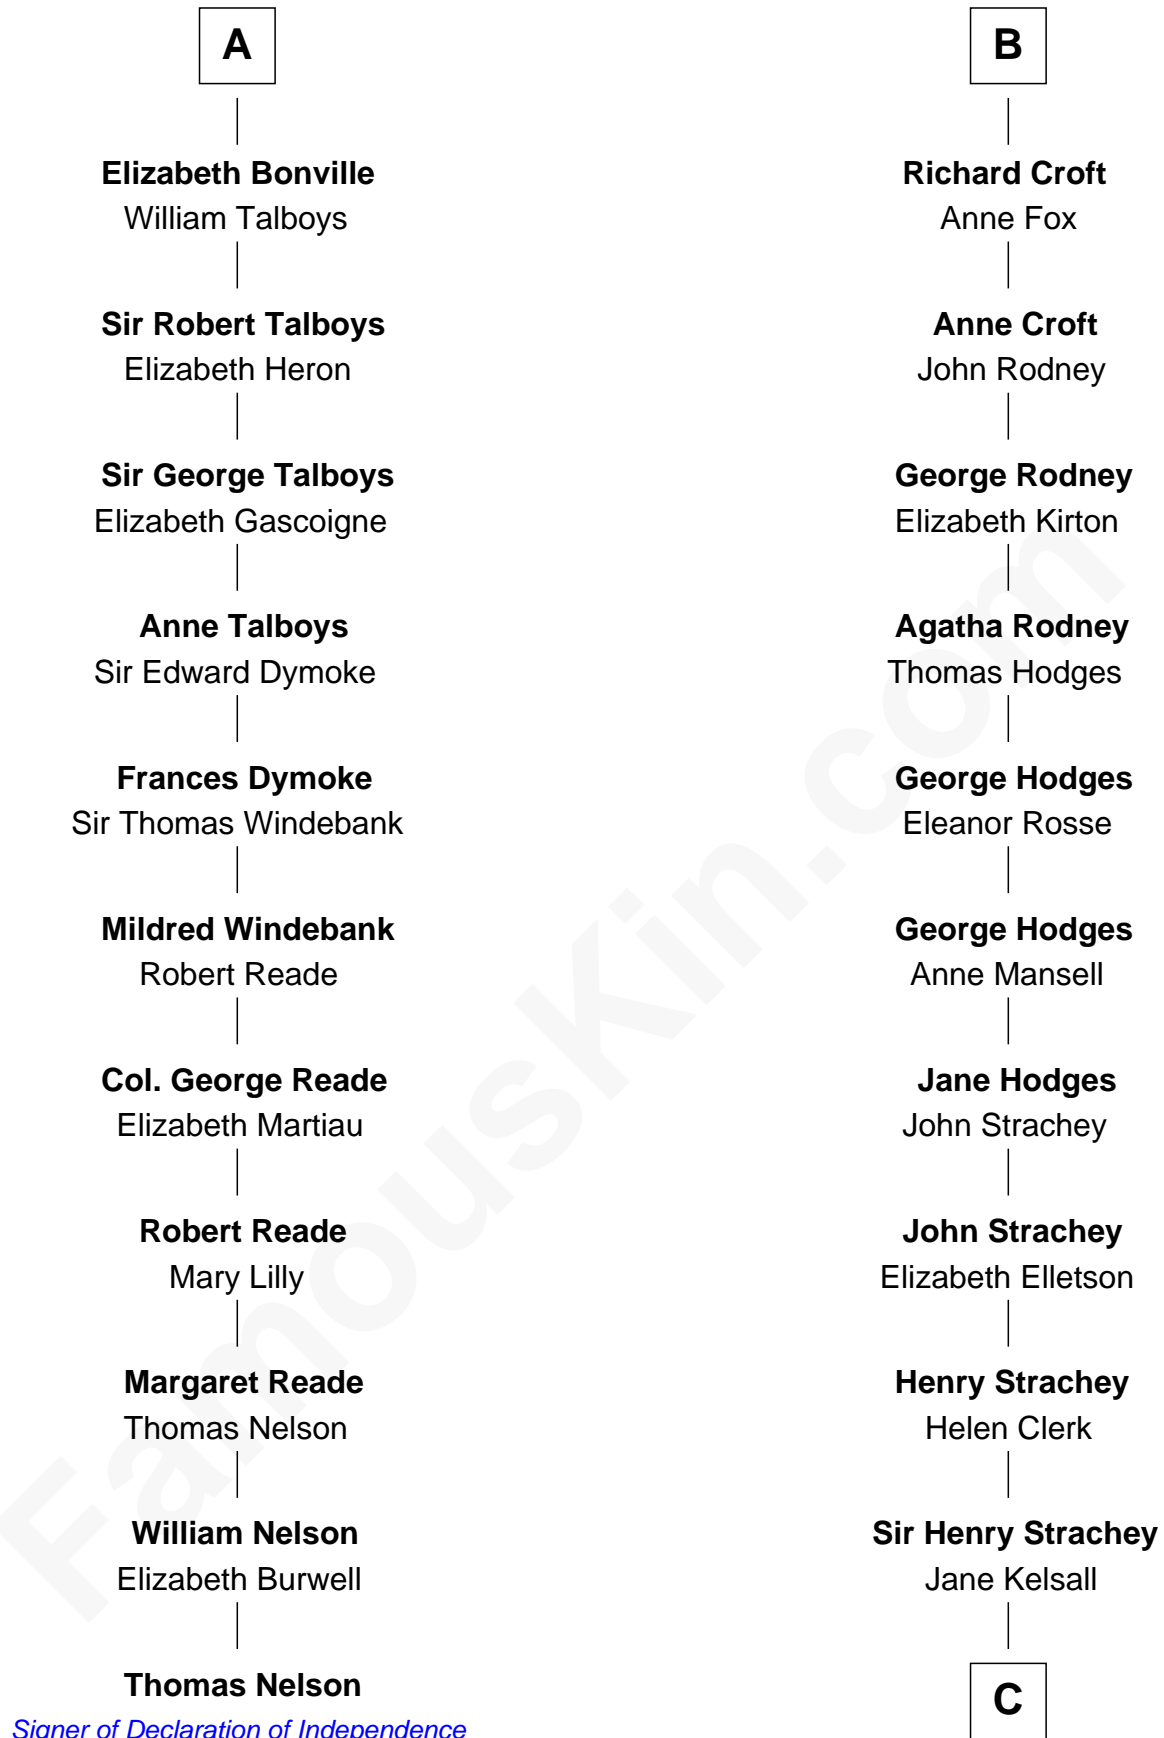

FamousKin.com

Relationship Chart of

Thomas Nelson

Signer of the Declaration of Independence

17th cousin 2 times removed of

Lytton Strachey

Author and Co-Founder of Bloomsbury Group

Sir Roger de Somery

Joan de Somery

John IV le Strange

John V le Strange

Maud de Walton

Elizabeth le Strange

Gruffydd ap Madog

Gruffydd Fychan ap Gruffydd

Elen ferch Thomas ap Llewelyn

Owen Glendower

Margaret Hanmer

Janet ferch Owain

Sir John de Croft

William de Croft

Margaret Walwyn

B

C