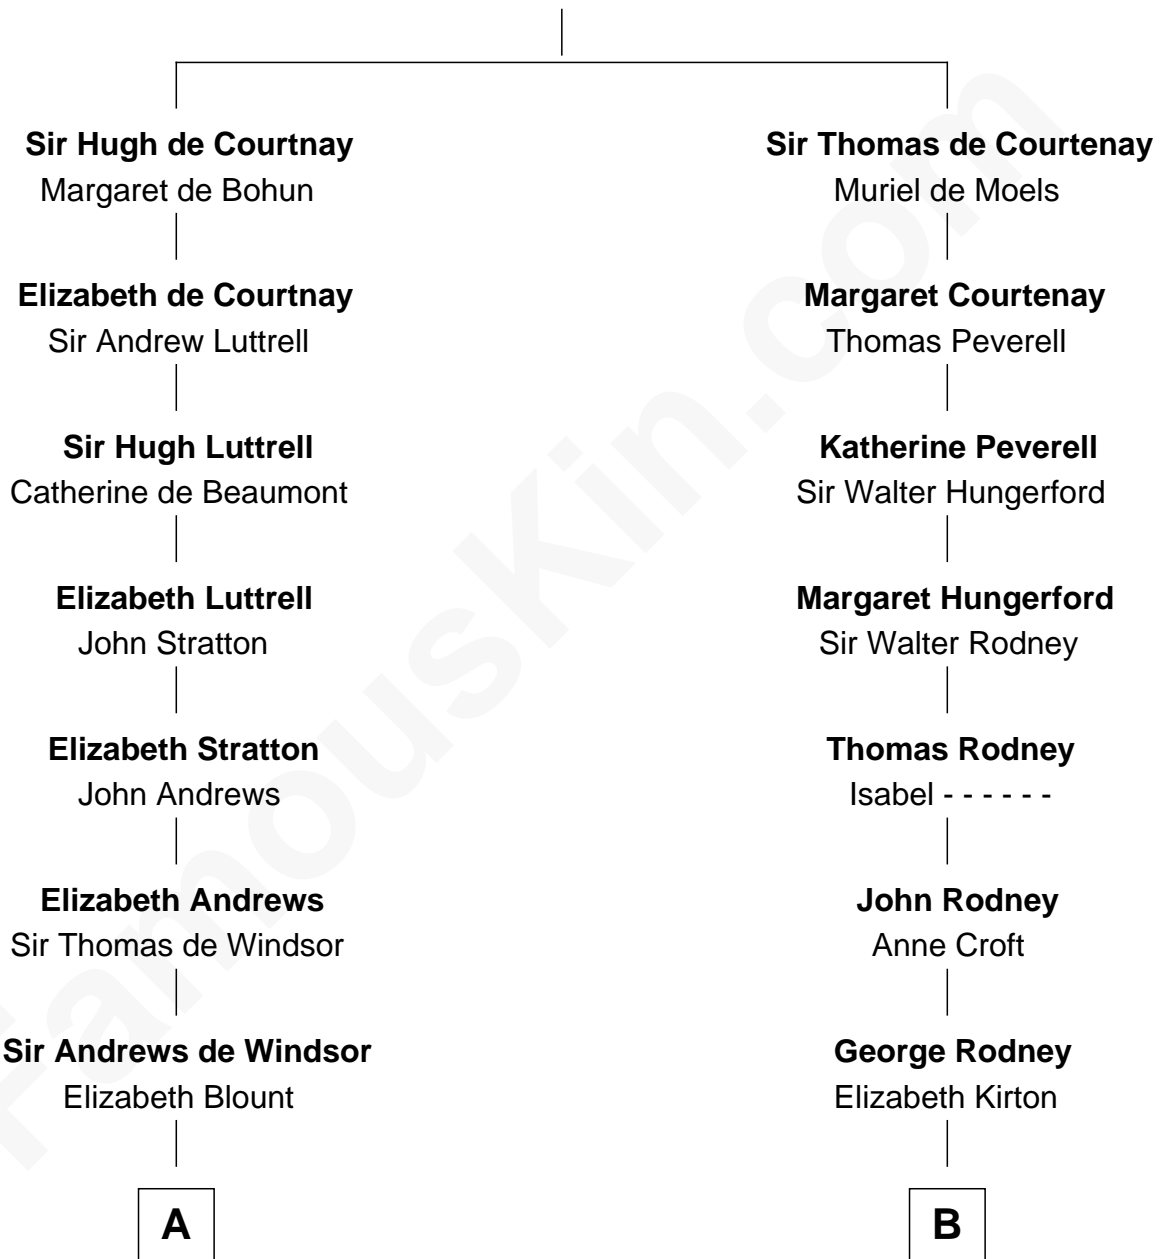

FamousKin.com

Relationship Chart of

Thomas Nelson

Signer of the Declaration of Independence

14th cousin 2 times removed of

Lytton Strachey

Author and Co-Founder of Bloomsbury Group

Sir Hugh de Courtenay

Agnes de St. John

A

Edith Windsor
George Ludlow

Thomas Ludlow
Jane Pyle

Gabriel Ludlow
Phillis - - - - -

Sarah Ludlow
Col. John Carter

Col. Robert Carter
Judith Armistead

Elizabeth Carter
Nathaniel Burwell