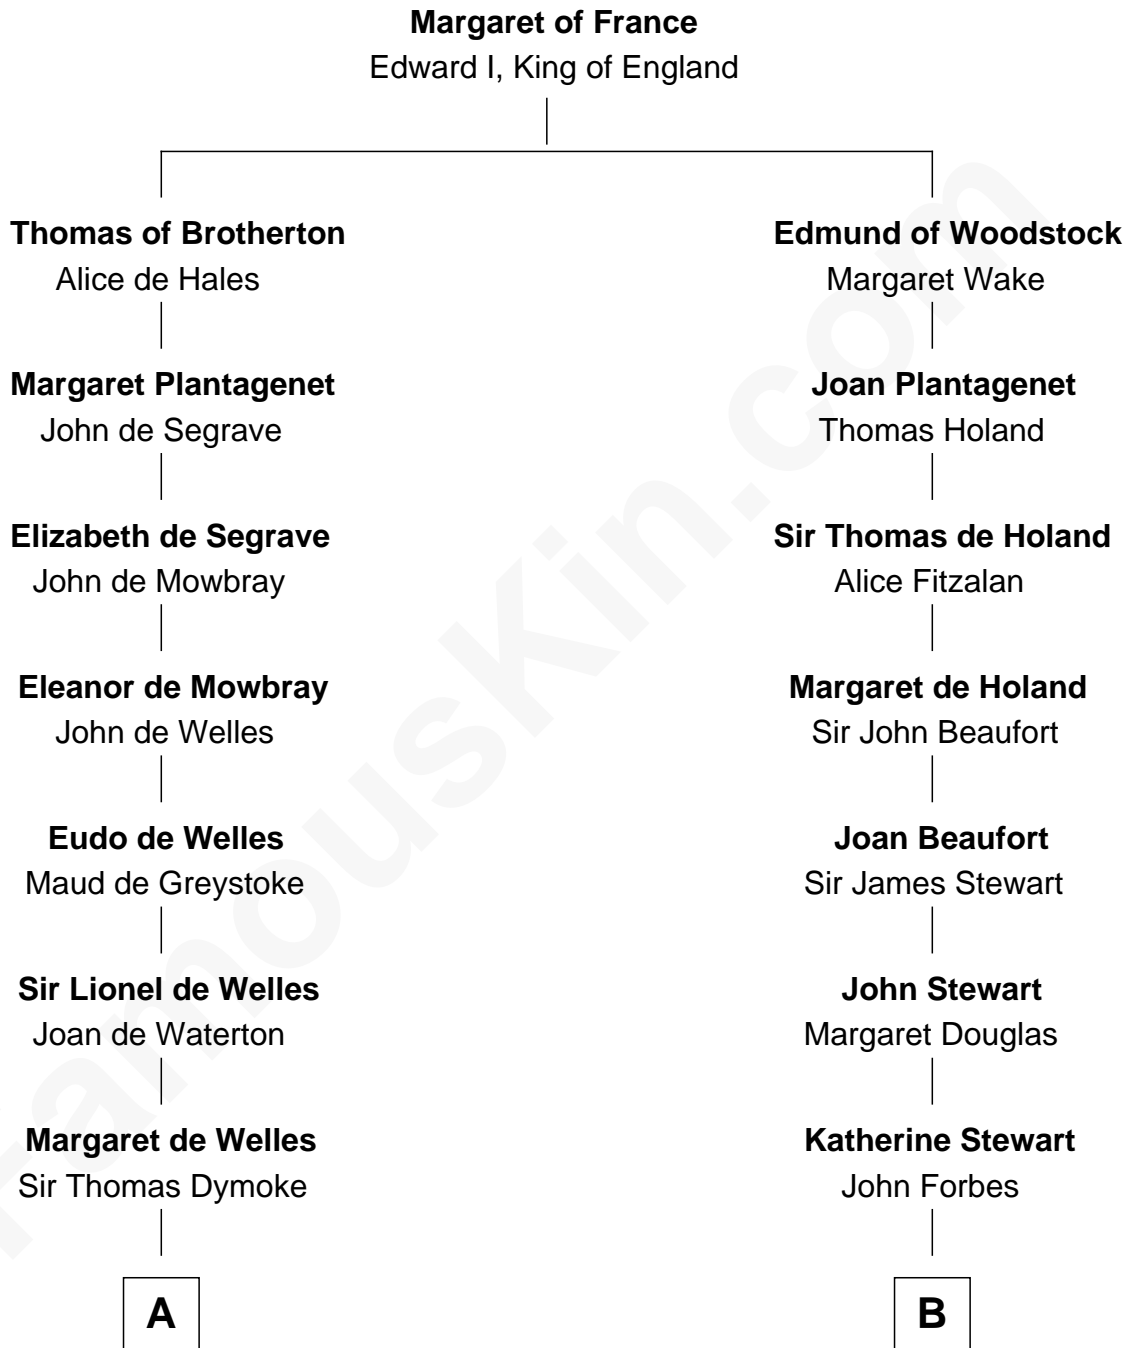

FamousKin.com

Relationship Chart of

Thomas Nelson

Signer of the Declaration of Independence

15th cousin 3 times removed of

Lytton Strachey

Author and Co-Founder of Bloomsbury Group

C

Jane Maria Grant
Sir Richard Strachey

Lytton Strachey
British Author

FamousKin.com