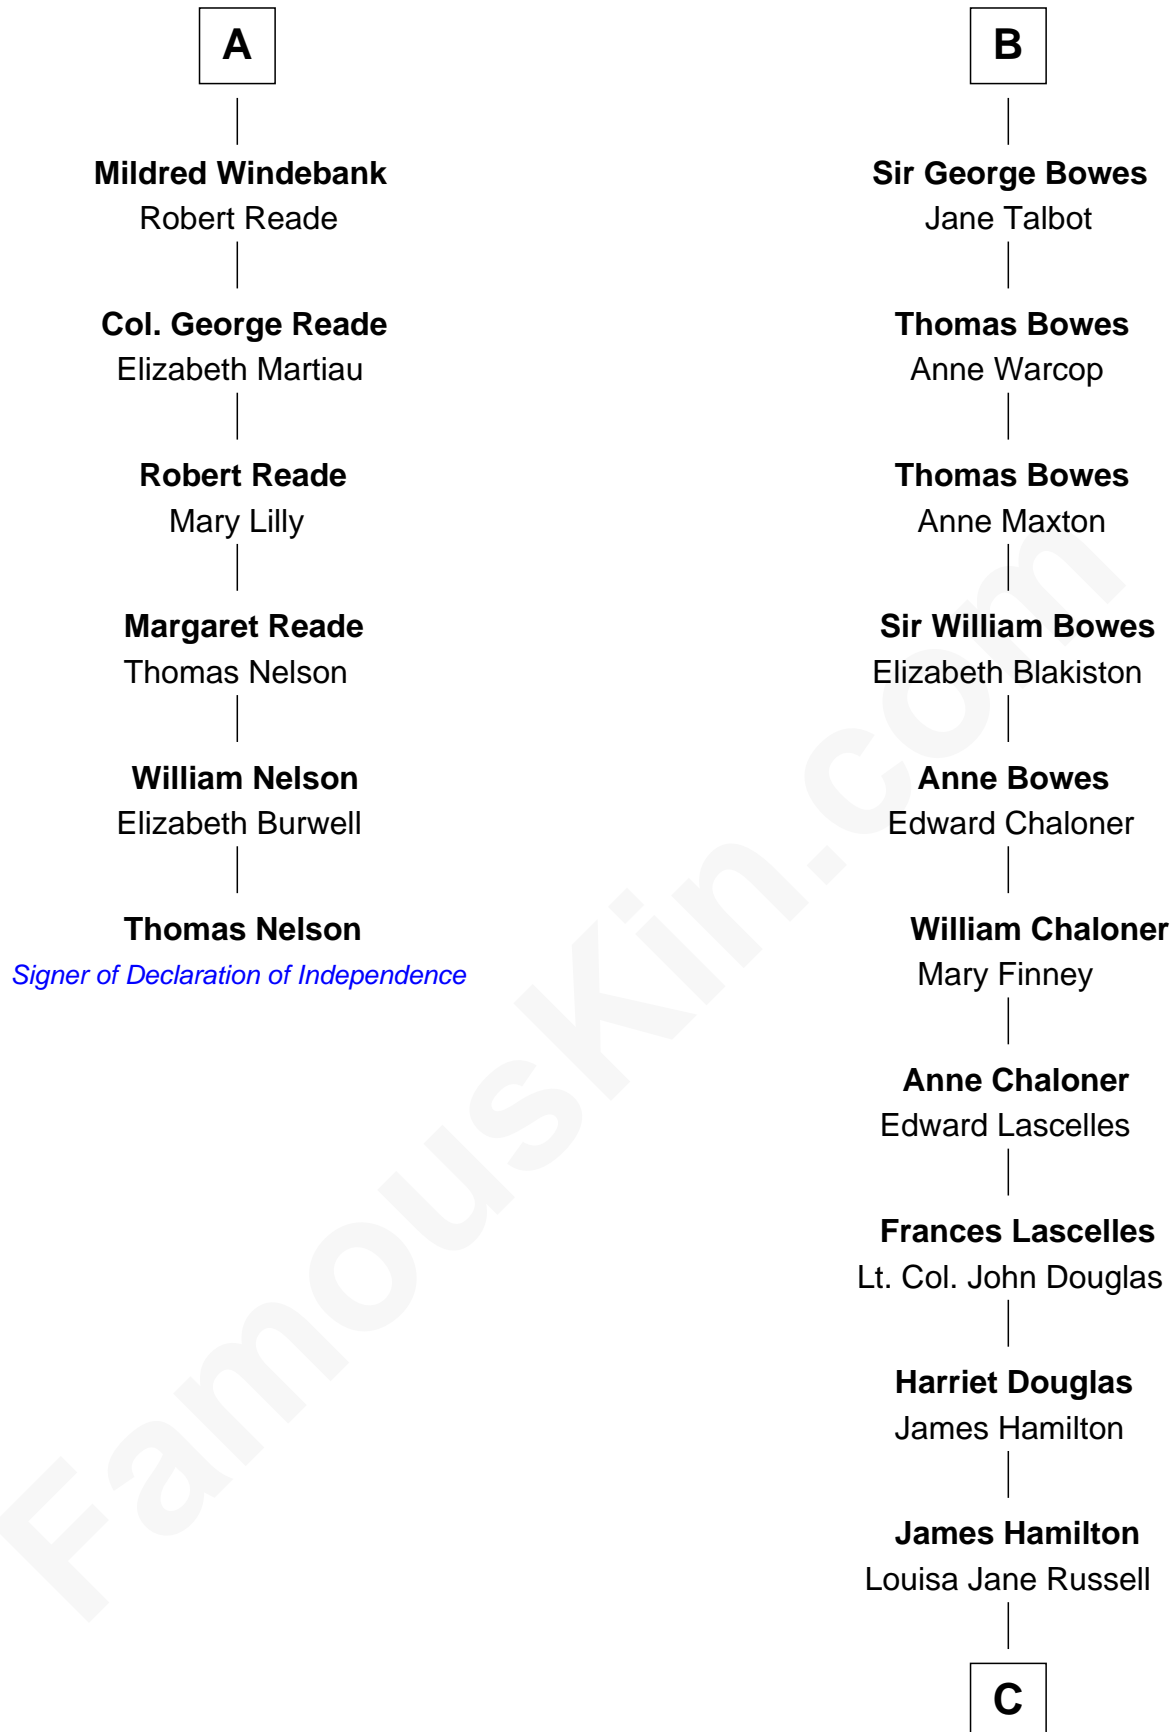

FamousKin.com

Relationship Chart of

Thomas Nelson

Signer of the Declaration of Independence

12th cousin 9 times removed of

Sarah Ferguson
Duchess of York

Sir William de Aton
Isabel de Percy

C

Louisa Jane Hamilton

William Henry Walter Montagu-Douglas-Scott

Herbert Andrew Montagu-Douglas-Scott

Marie Josephine Edwards

Marian Louisa Montagu-Douglas-Scott

Andrew Henry Ferguson

Ronald Ivor Ferguson

Susan Mary Wright