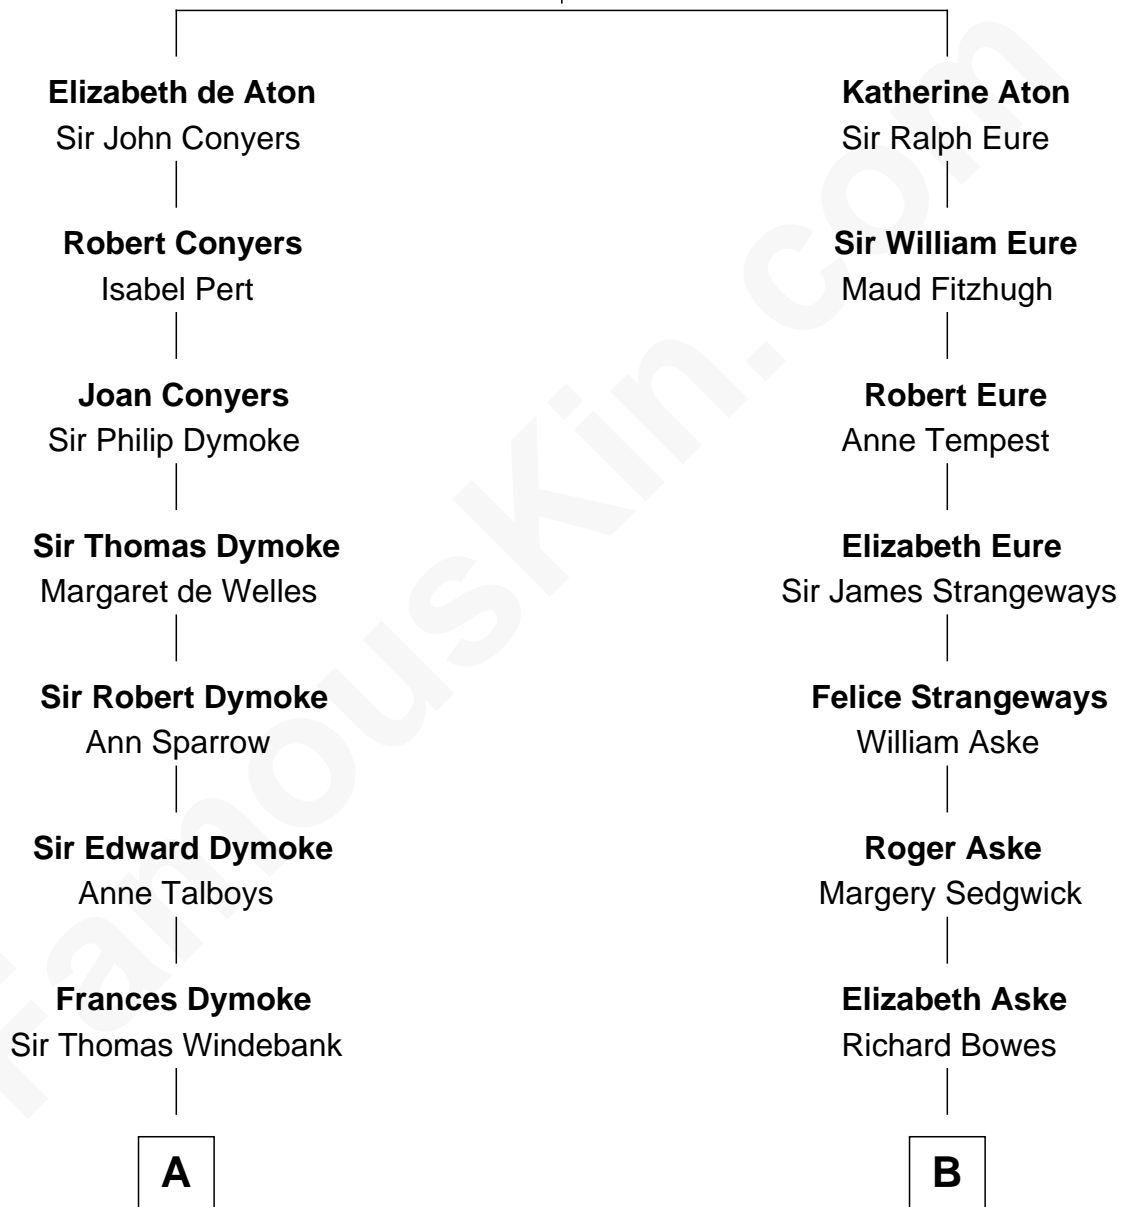

FamousKin.com

Relationship Chart of

Thomas Nelson

Signer of the Declaration of Independence

12th cousin 9 times removed of

Sarah Ferguson
Duchess of York

Sir William de Aton
Isabel de Percy

C

Louisa Jane Hamilton

William Henry Walter Montagu-Douglas-Scott

Herbert Andrew Montagu-Douglas-Scott

Marie Josephine Edwards

Marian Louisa Montagu-Douglas-Scott

Andrew Henry Ferguson

Ronald Ivor Ferguson

Susan Mary Wright

Sarah Ferguson

Duchess of York