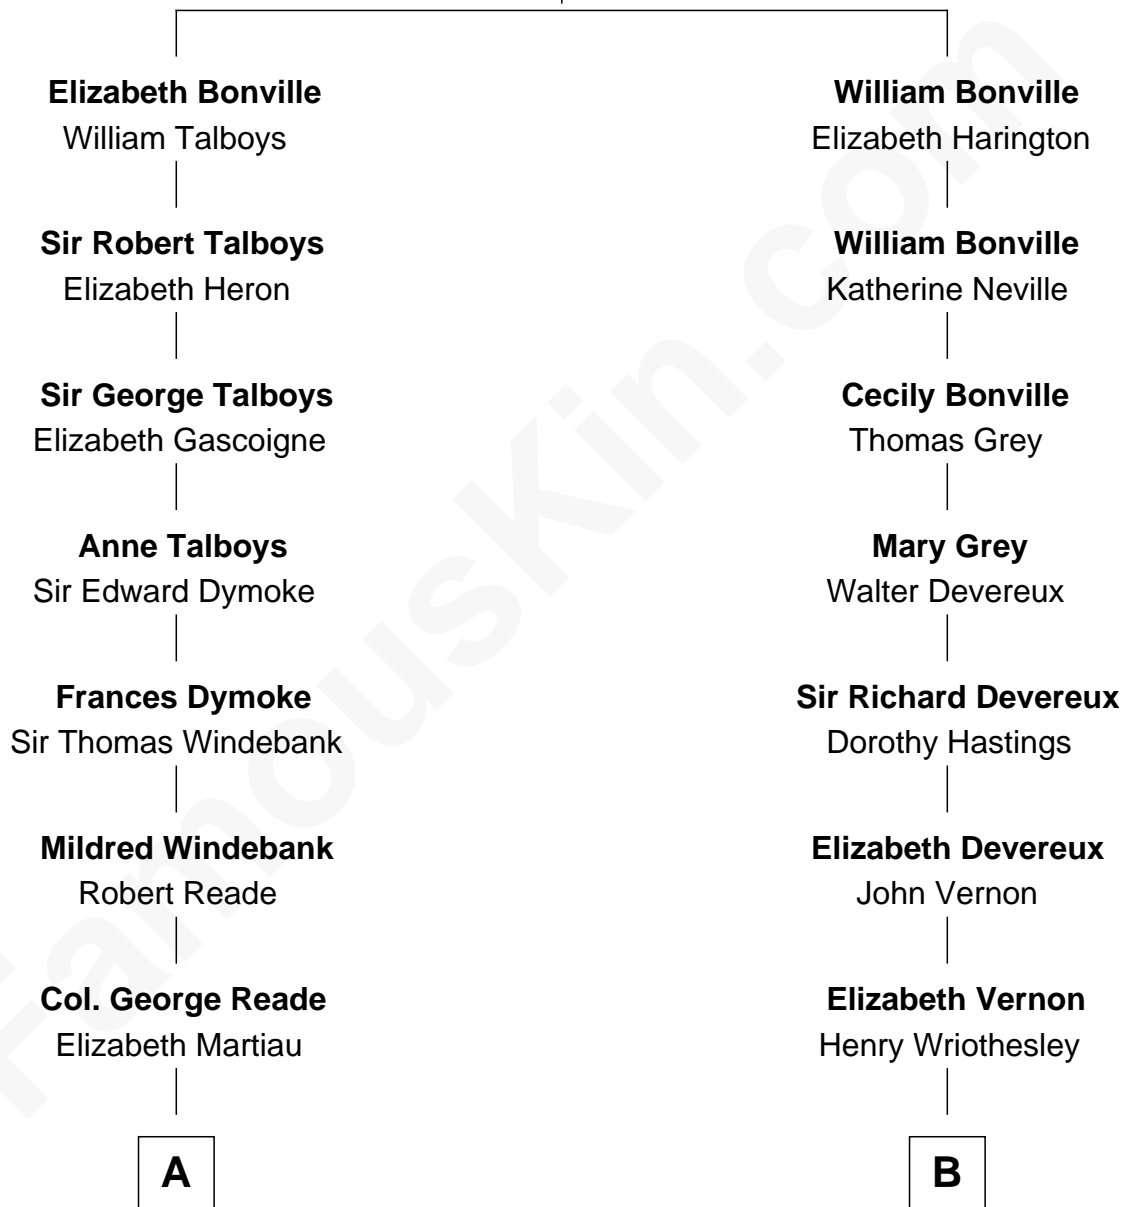

FamousKin.com

Relationship Chart of

Thomas Nelson

Signer of the Declaration of Independence

10th cousin 8 times removed of

Sarah Ferguson
Duchess of York

Sir William Bonville
Margaret Grey

C

Ronald Ivor Ferguson

Susan Mary Wright

Sarah Ferguson

Duchess of York

FamousKin.com