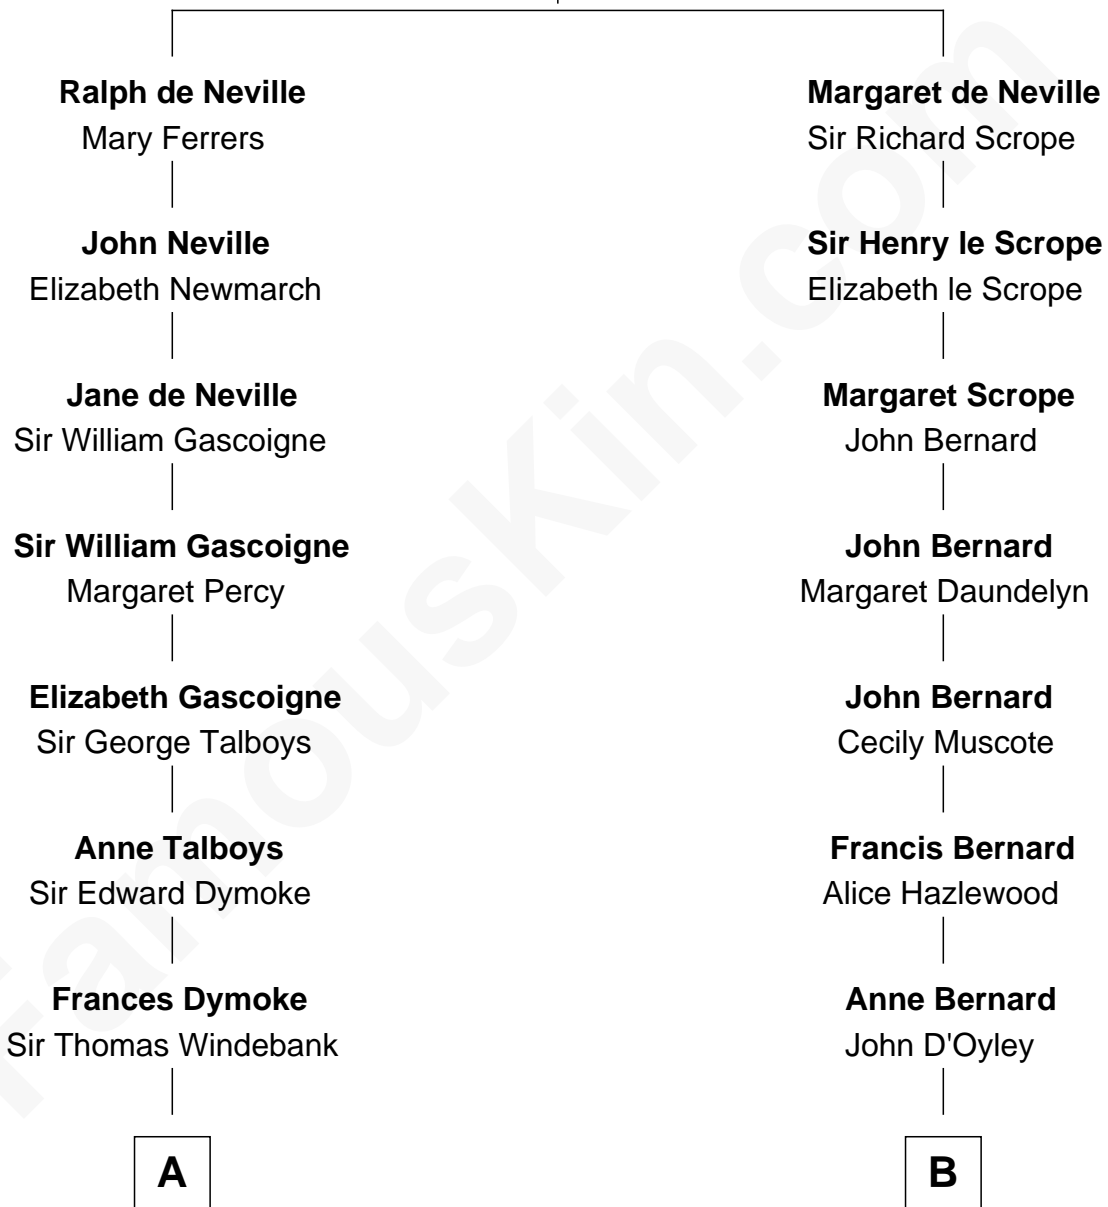

FamousKin.com

Relationship Chart of

Thomas Nelson

Signer of the Declaration of Independence

12th cousin 8 times removed of

Sarah Ferguson
Duchess of York

Margaret de Stafford
Sir Ralph Neville

C

Herbert Andrew Montagu-Douglas-Scott

Marie Josephine Edwards

Marian Louisa Montagu-Douglas-Scott

Andrew Henry Ferguson

Ronald Ivor Ferguson

Susan Mary Wright

Sarah Ferguson

Duchess of York