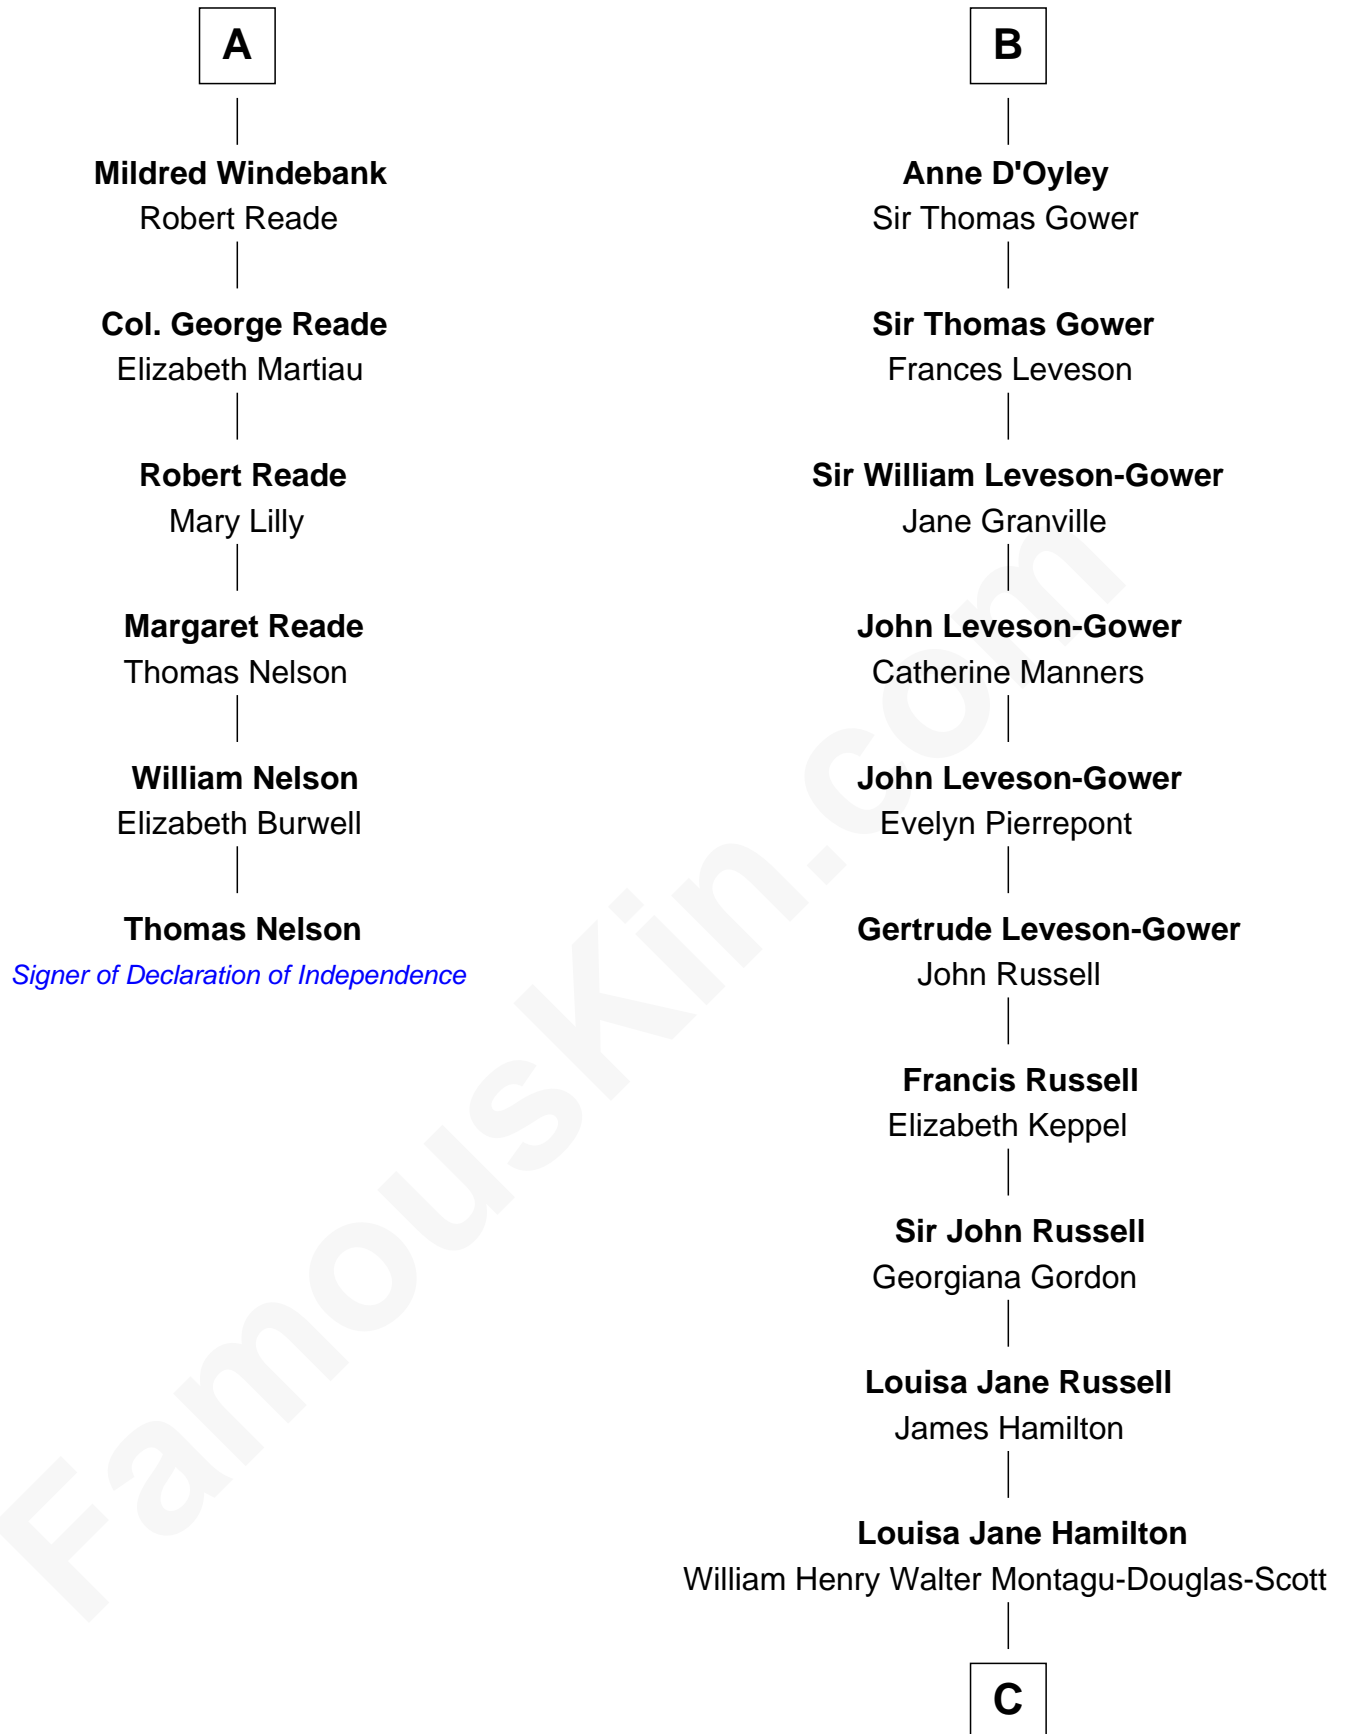

FamousKin.com

Relationship Chart of

Thomas Nelson

Signer of the Declaration of Independence

12th cousin 8 times removed of

Sarah Ferguson
Duchess of York

Margaret de Stafford
Sir Ralph Neville

C

Herbert Andrew Montagu-Douglas-Scott

Marie Josephine Edwards

Marian Louisa Montagu-Douglas-Scott

Andrew Henry Ferguson

Ronald Ivor Ferguson

Susan Mary Wright

Sarah Ferguson

Duchess of York