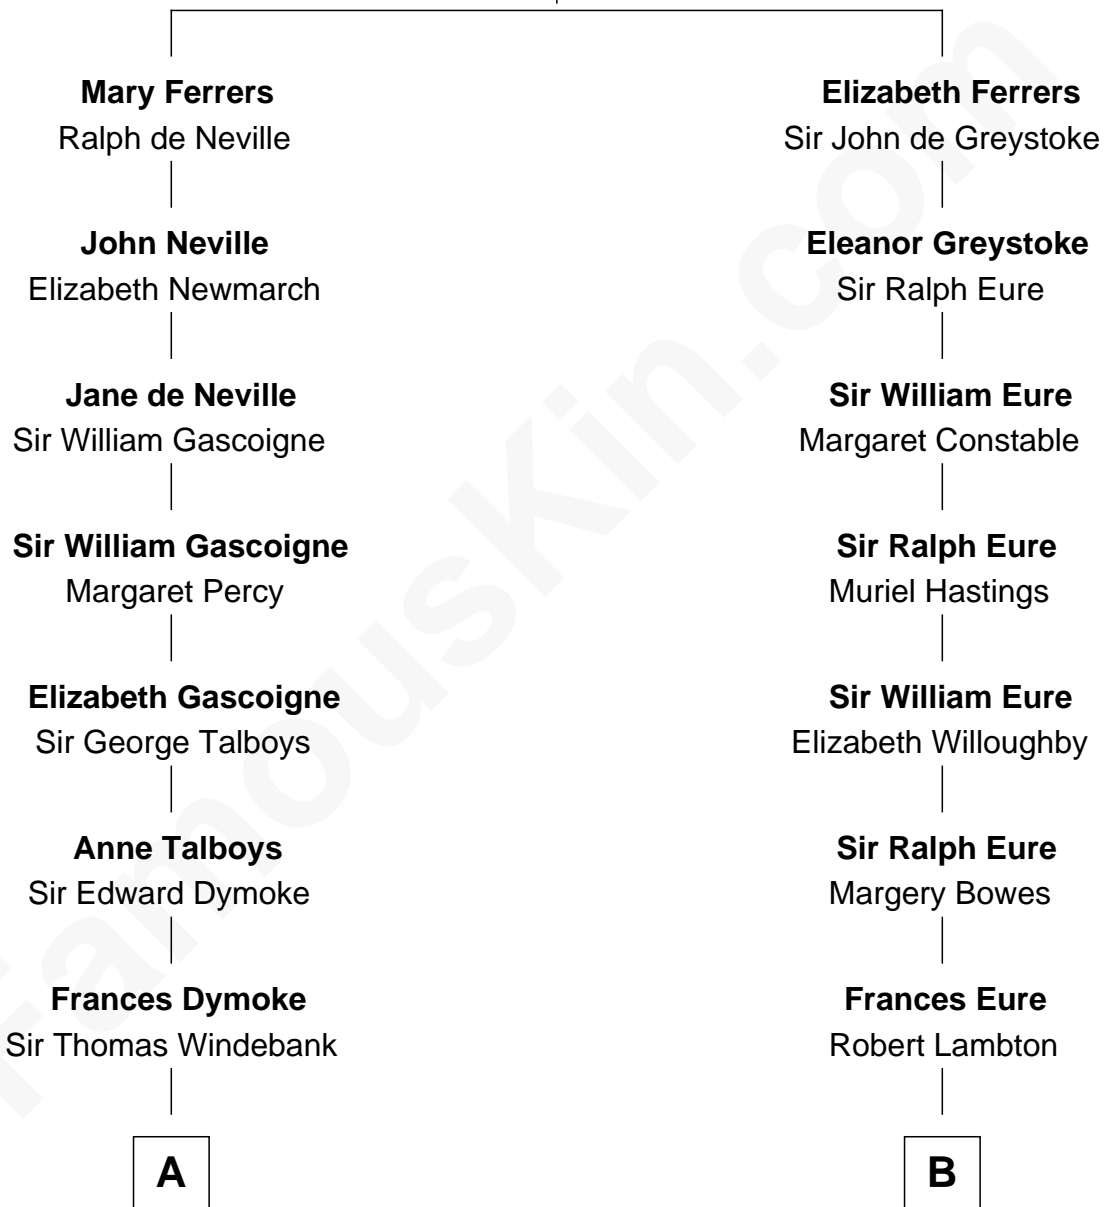

FamousKin.com

Relationship Chart of

Thomas Nelson

Signer of the Declaration of Independence

12th cousin 9 times removed of

Sarah Ferguson
Duchess of York

Sir Robert de Ferrers
Joan Beaufort

C

Louisa Jane Hamilton

William Henry Walter Montagu-Douglas-Scott

Herbert Andrew Montagu-Douglas-Scott

Marie Josephine Edwards

Marian Louisa Montagu-Douglas-Scott

Andrew Henry Ferguson

Ronald Ivor Ferguson

Susan Mary Wright

Sarah Ferguson

Duchess of York