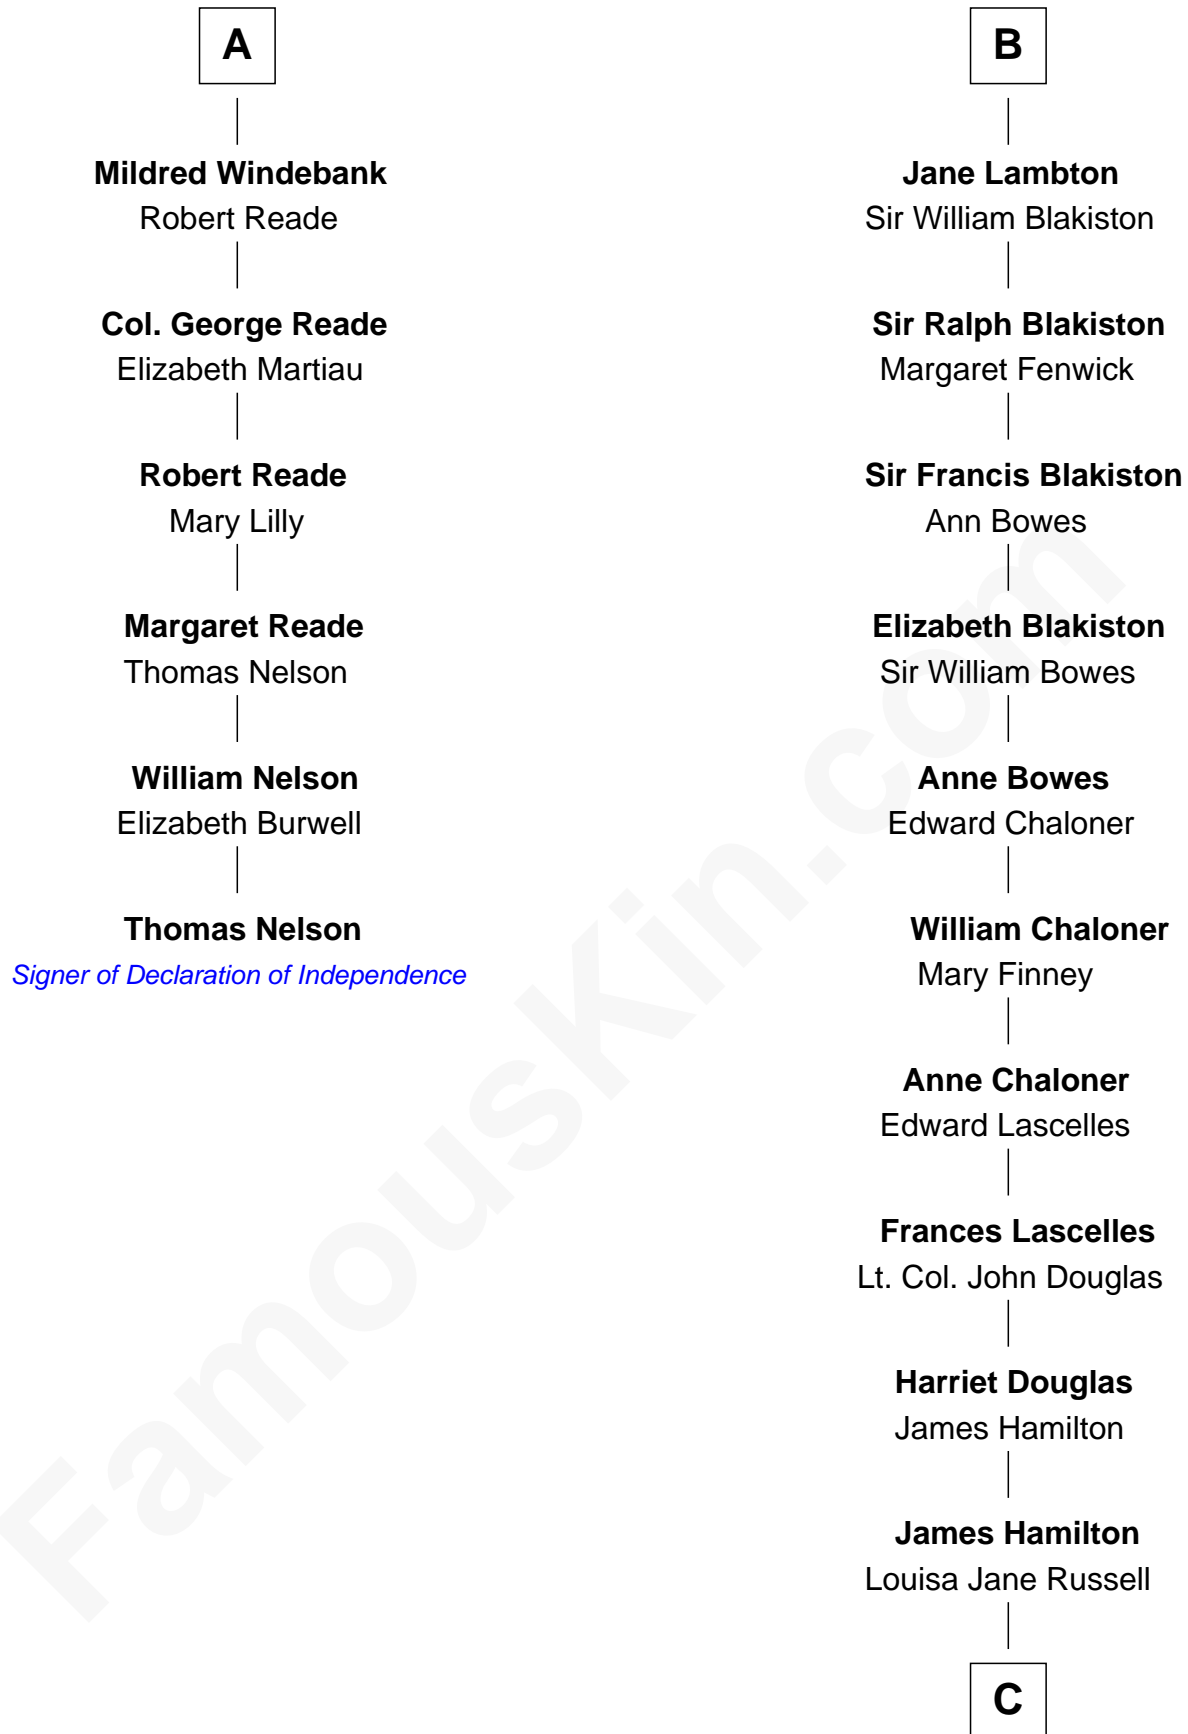

FamousKin.com

Relationship Chart of

Thomas Nelson

Signer of the Declaration of Independence

12th cousin 9 times removed of

Sarah Ferguson
Duchess of York

Sir Robert de Ferrers
Joan Beaufort

C

Louisa Jane Hamilton

William Henry Walter Montagu-Douglas-Scott

Herbert Andrew Montagu-Douglas-Scott

Marie Josephine Edwards

Marian Louisa Montagu-Douglas-Scott

Andrew Henry Ferguson

Ronald Ivor Ferguson

Susan Mary Wright