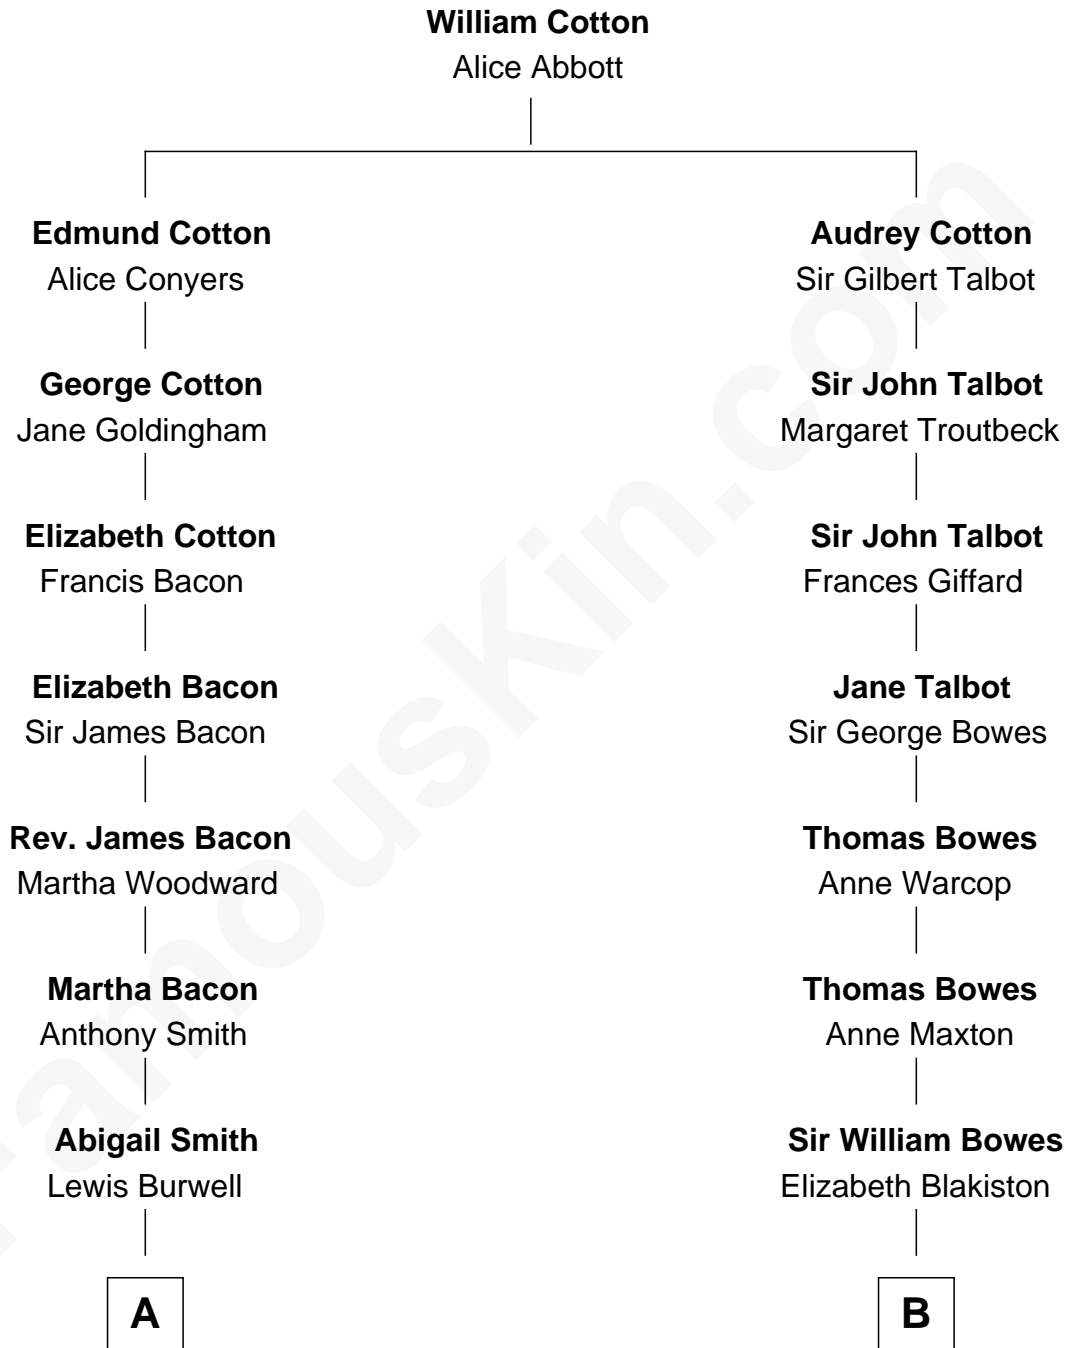

FamousKin.com

Relationship Chart of

Thomas Nelson

Signer of the Declaration of Independence

9th cousin 8 times removed of

Sarah Ferguson
Duchess of York

A

Nathaniel Burwell

Elizabeth Carter

Elizabeth Burwell

William Nelson

Thomas Nelson

Signer of Declaration of Independence

B

Anne Bowes

Edward Chaloner