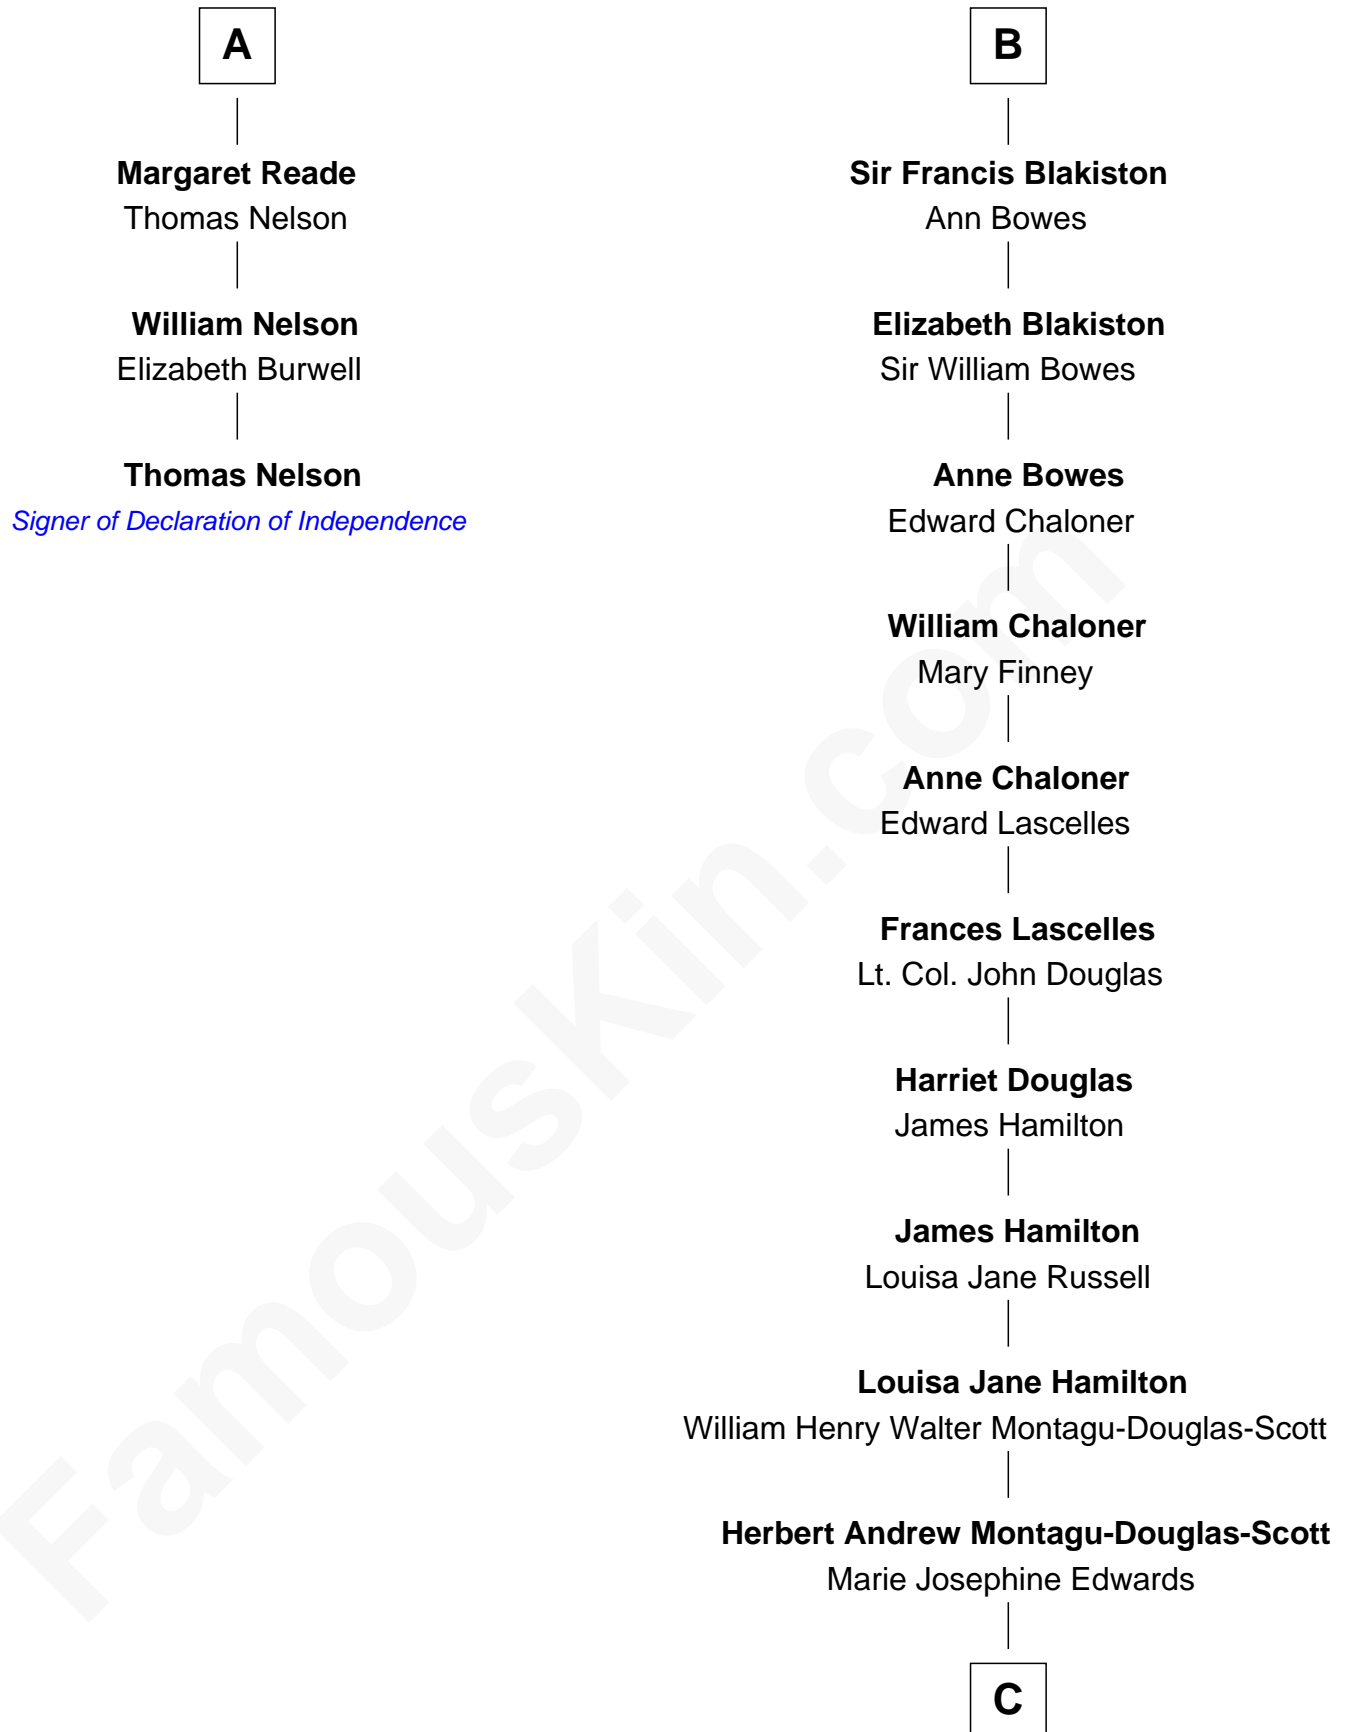

## Relationship Chart of

### Thomas Nelson

*Signer of the Declaration of Independence*

9th cousin 10 times removed of

**Sarah Ferguson**  
*Duchess of York*

**Sir Lionel de Welles**  
Joan de Waterton

**C**

—  
**Marian Louisa Montagu-Douglas-Scott**