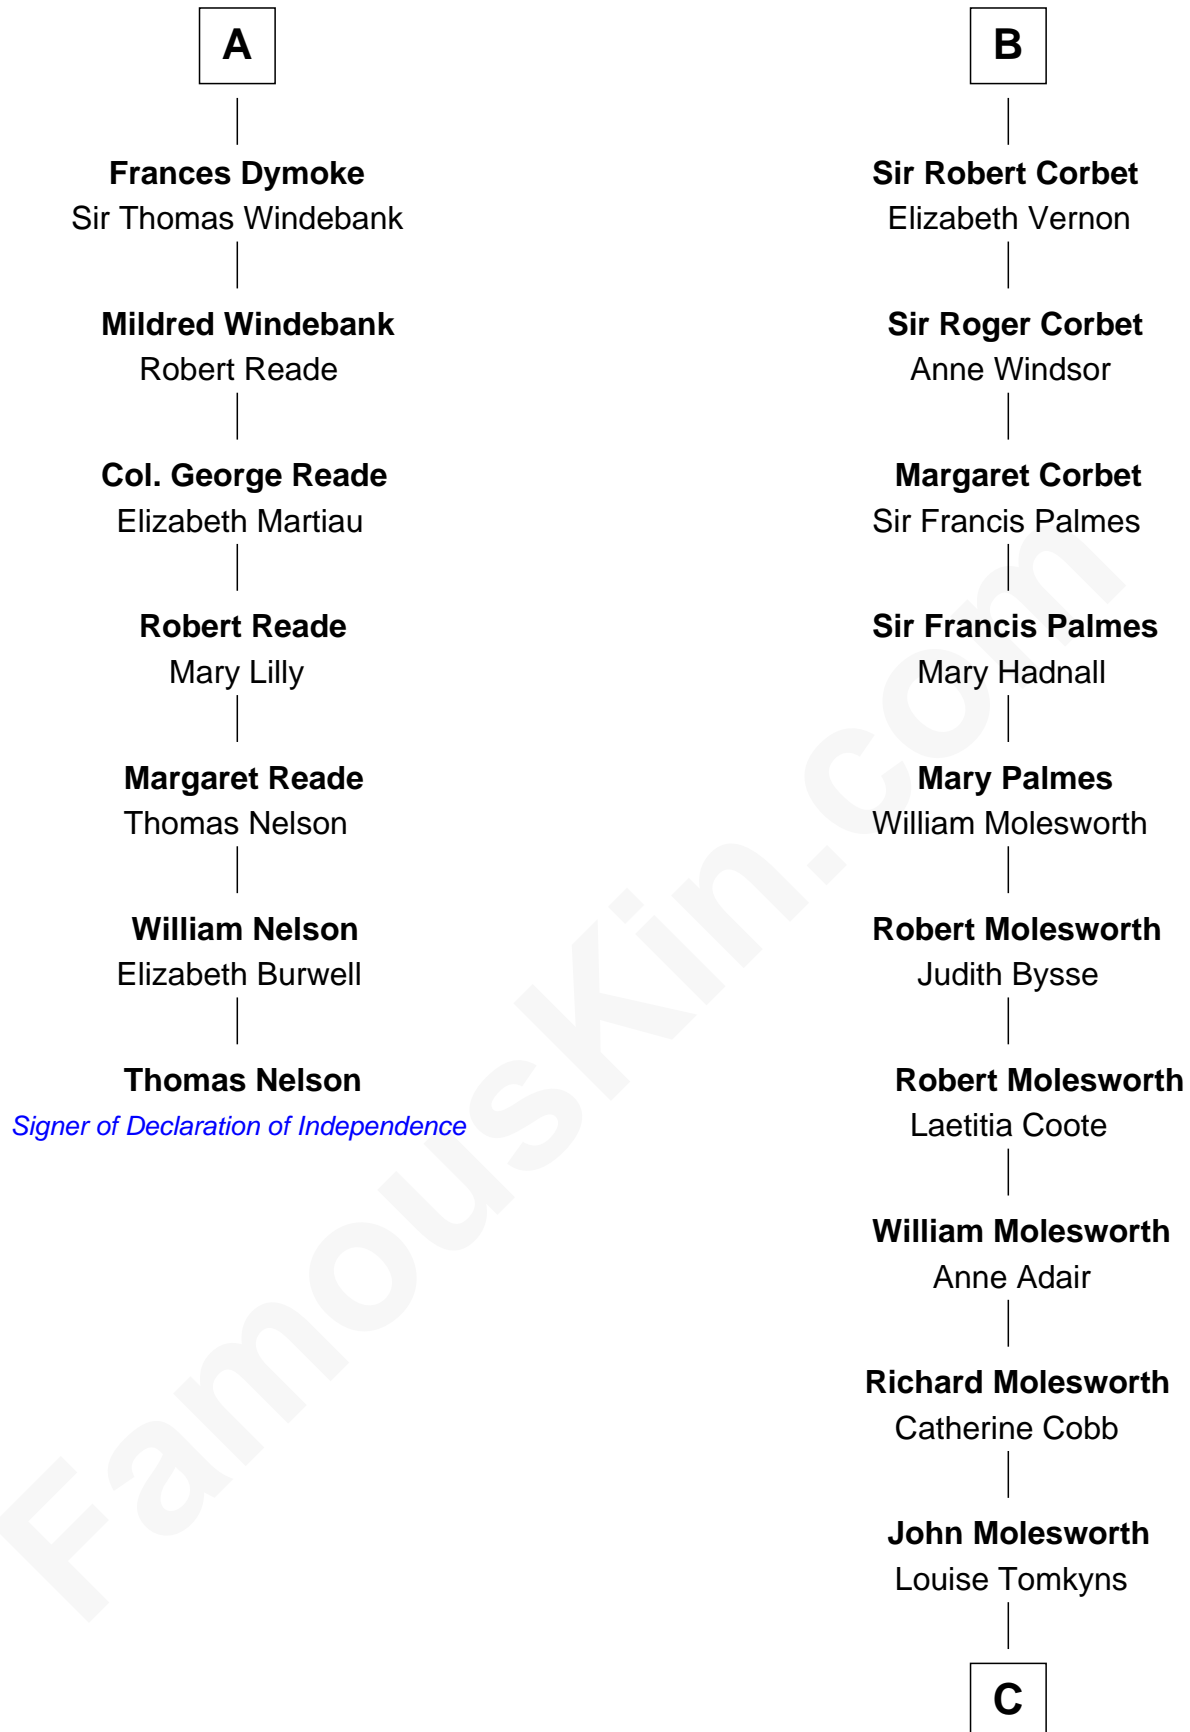

## Relationship Chart of

### Thomas Nelson

*Signer of the Declaration of Independence*

13th cousin 6 times removed of

### Olivia De Havilland

*Movie Actress*

**C**

**Margaret Letitia Molesworth**  
Charles Richard De Havilland

**Walter Augustus De Havilland**  
Lillian Augusta Ruse

**Olivia De Havilland**  
*Movie Actress*