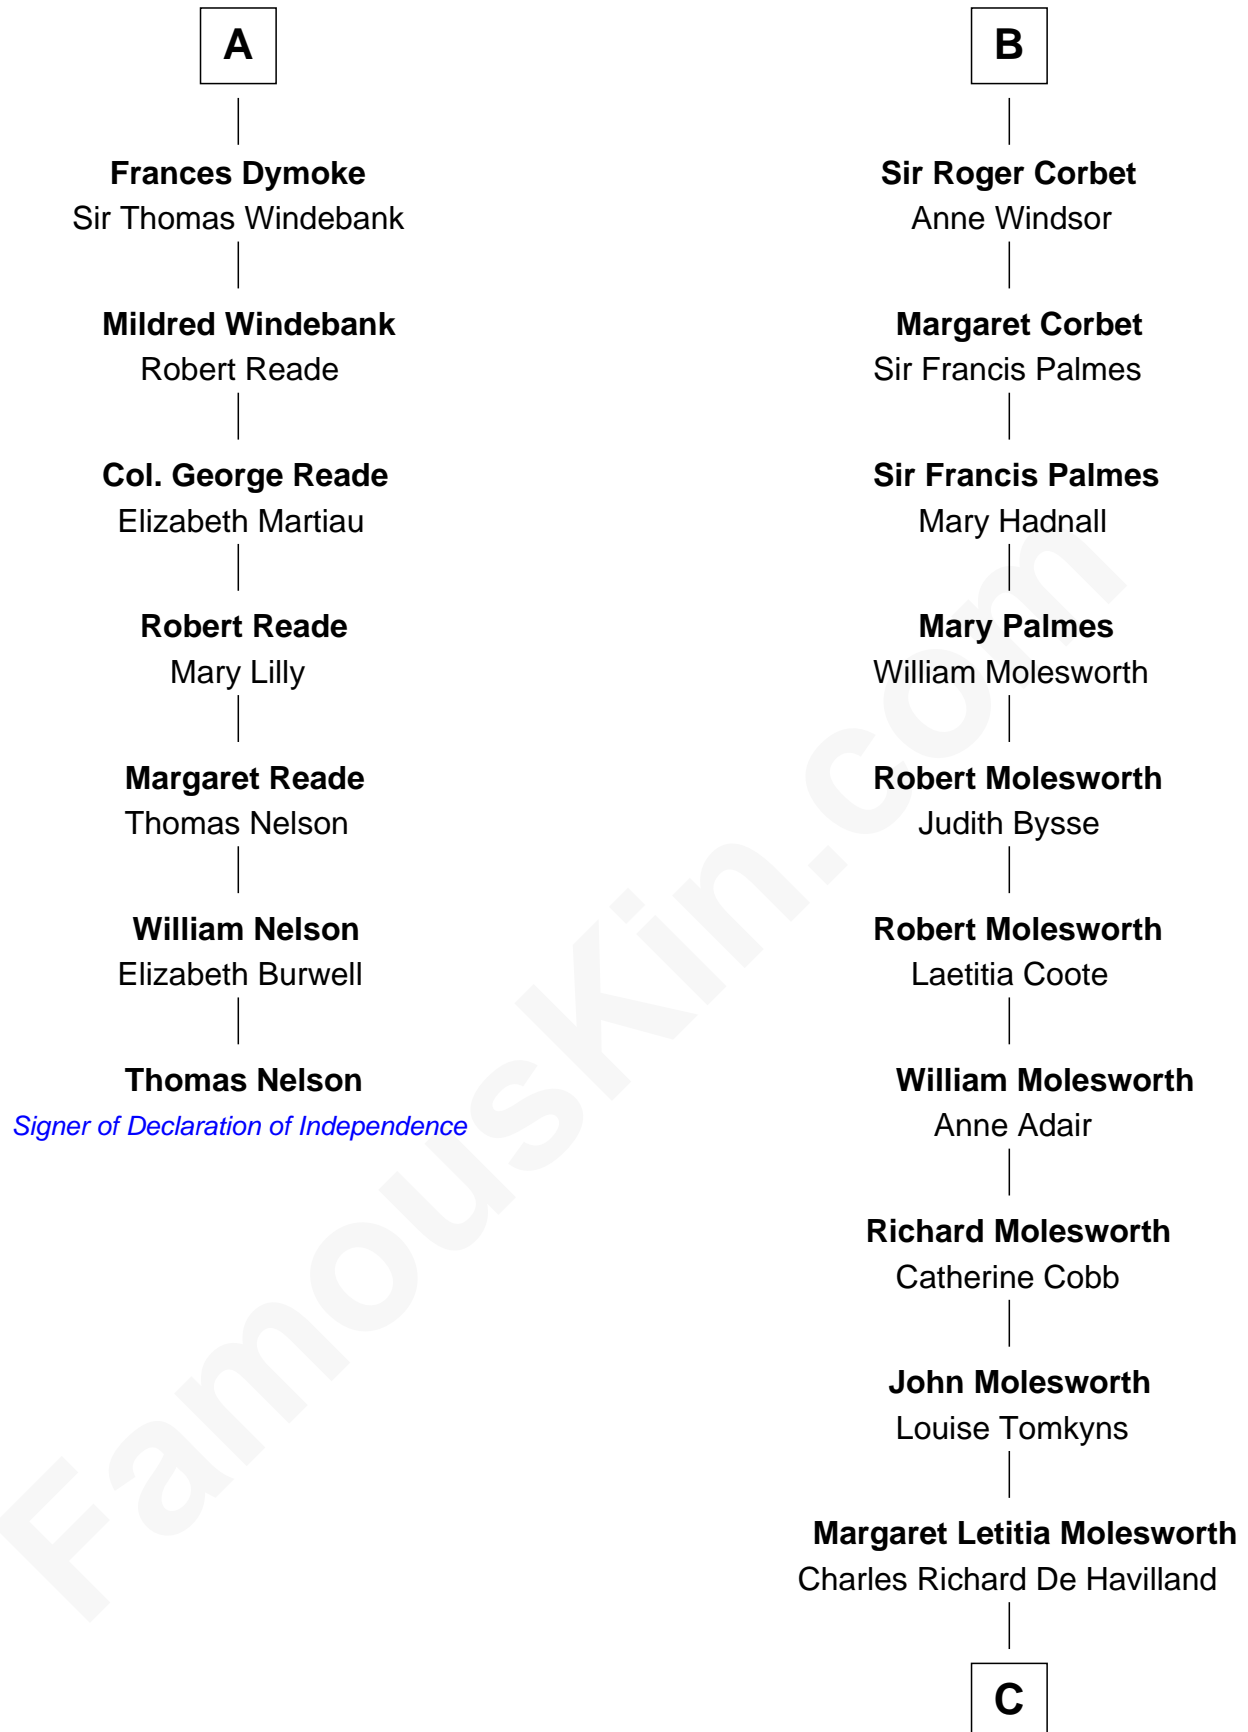

FamousKin.com

Relationship Chart of

Thomas Nelson

Signer of the Declaration of Independence

13th cousin 5 times removed of

Olivia De Havilland
Movie Actress

Ralph de Stafford
Margaret de Audley

Beatrice de Stafford

Robert de Ferrers

Margaret Despencer

Sir Edmund Ferrers

Ellen Roche

Sir William Ferrers

Elizabeth Belknap

Anne Ferrers

Sir Walter Devereux

Elizabeth Devereux

Sir Richard Corbet

Sir Robert Corbet

Elizabeth Vernon

B

C

Walter Augustus De Havilland

Lillian Augusta Ruse