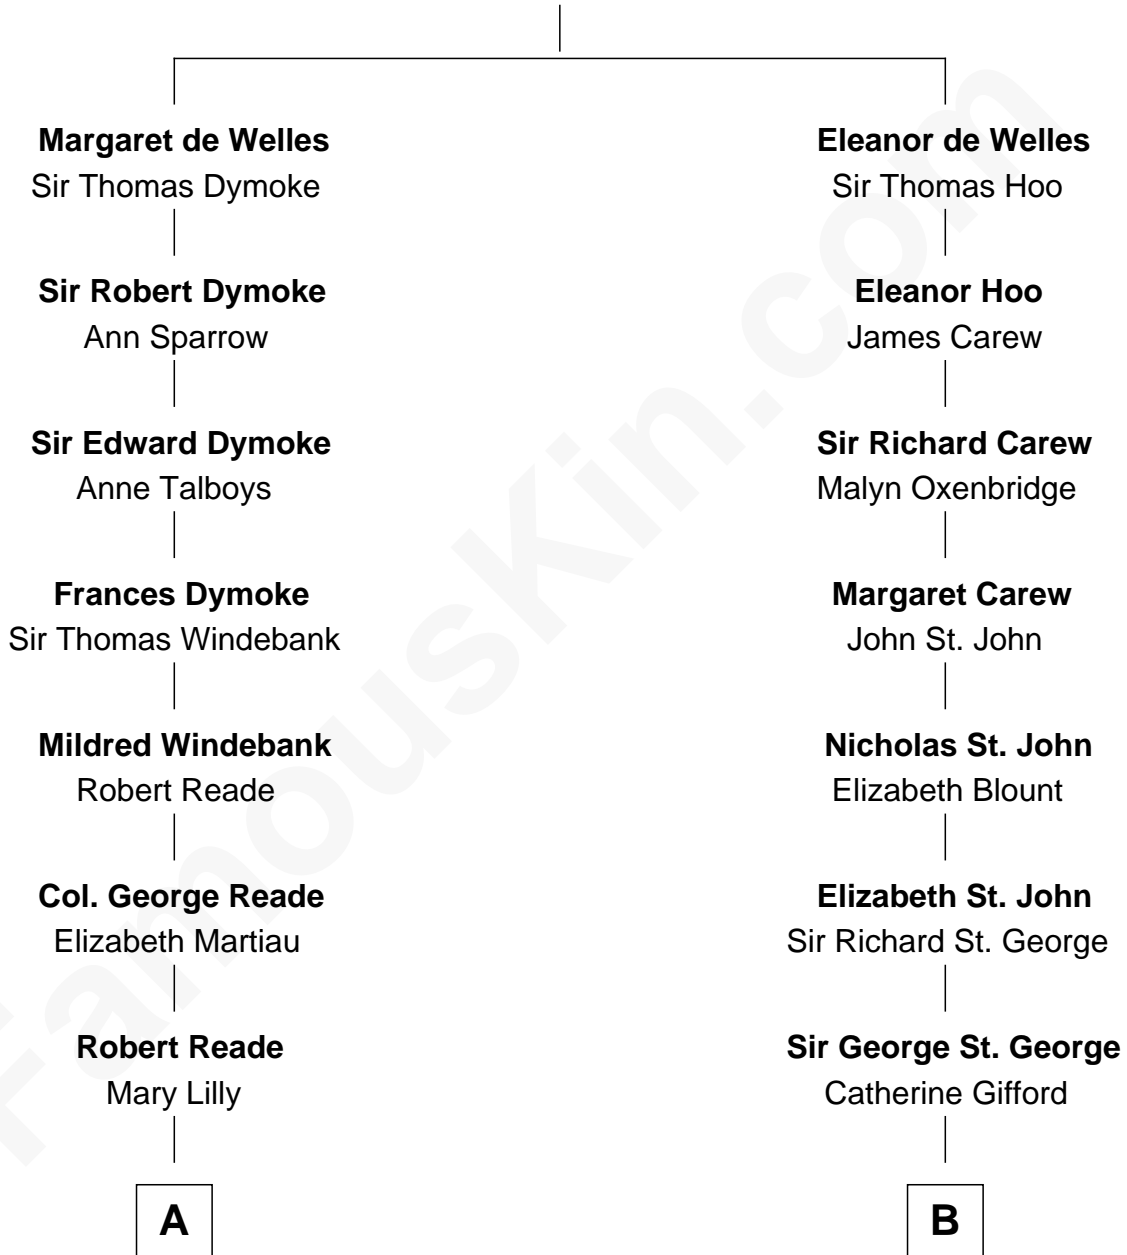

FamousKin.com

Relationship Chart of

Thomas Nelson

Signer of the Declaration of Independence

9th cousin 5 times removed of

Olivia De Havilland

Movie Actress

Sir Lionel de Welles

Joan de Waterton

A

Margaret Reade

Thomas Nelson

William Nelson

Elizabeth Burwell

Thomas Nelson

Signer of Declaration of Independence