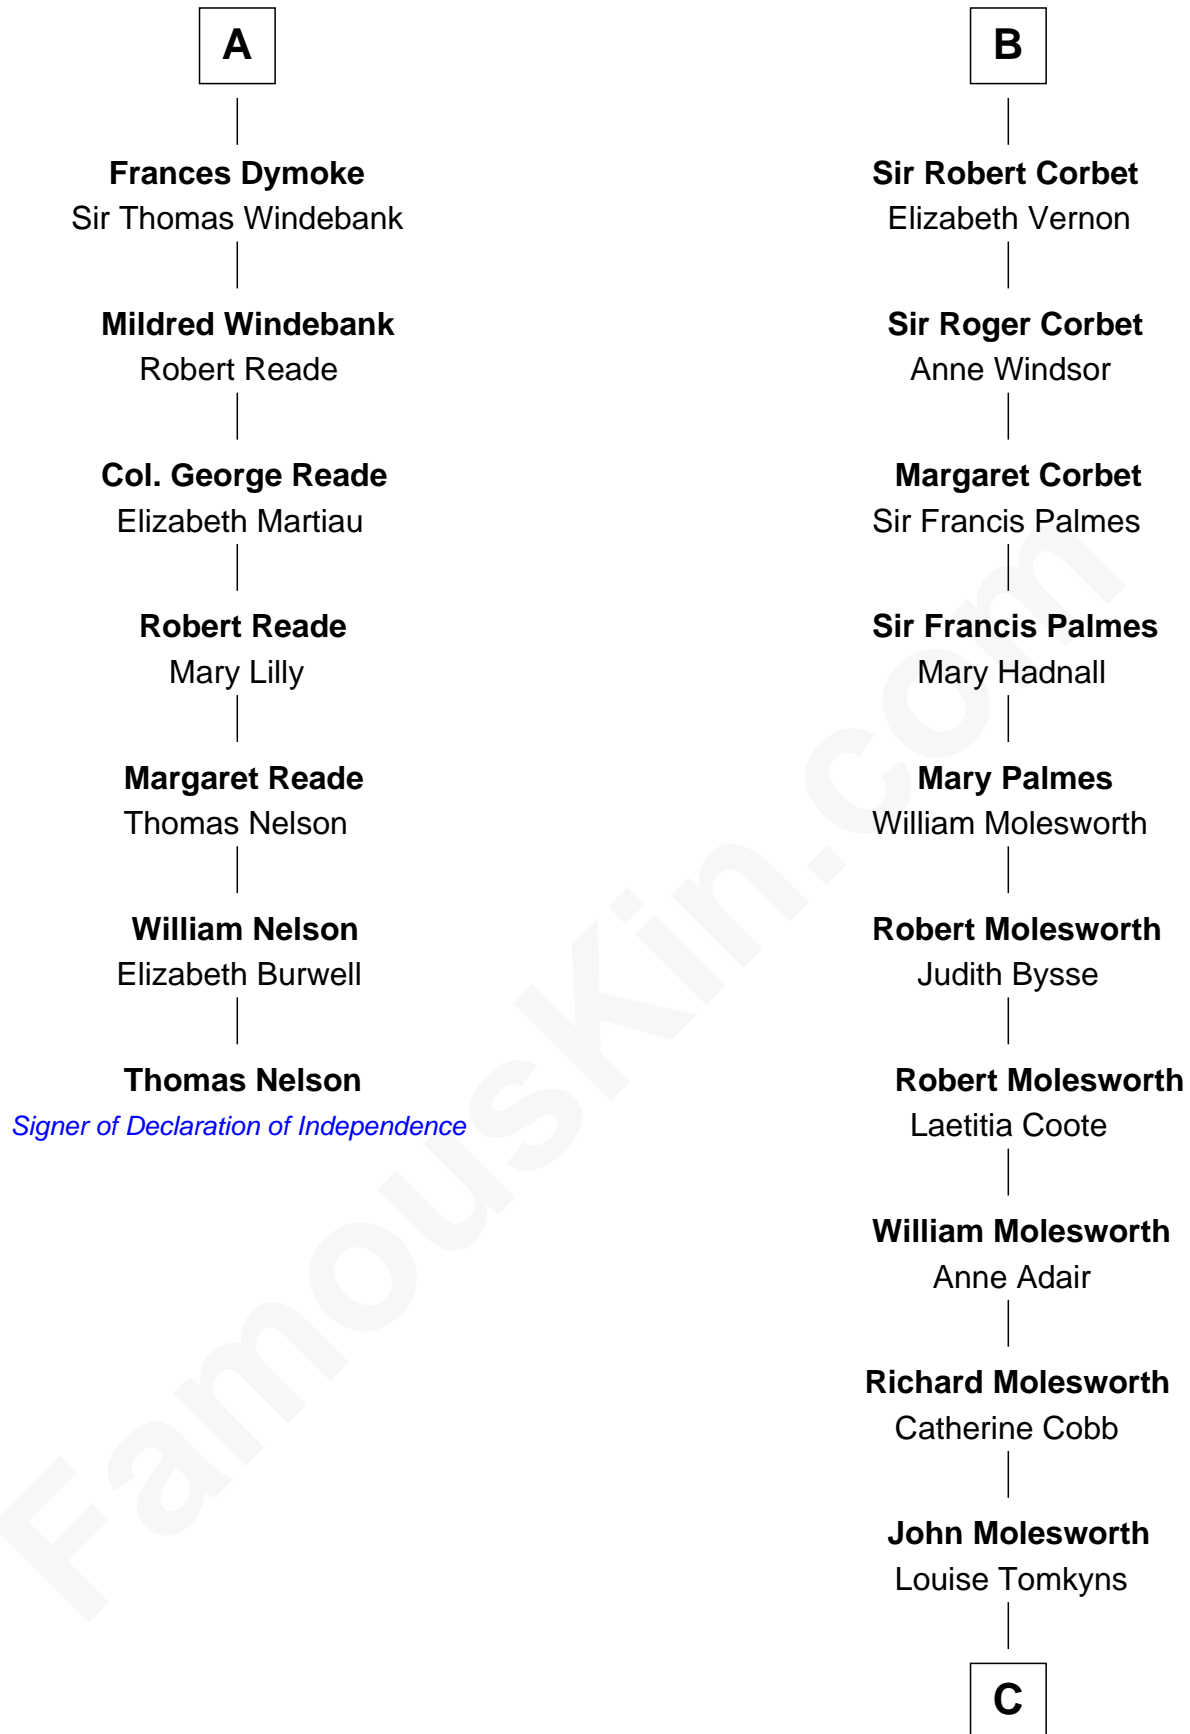

FamousKin.com

Relationship Chart of

Thomas Nelson

Signer of the Declaration of Independence

13th cousin 6 times removed of

Joan Fontaine

Movie Actress

C

—
Margaret Letitia Molesworth
Charles Richard De Havilland

—
Walter Augustus De Havilland
Lillian Augusta Ruse

—
Joan Fontaine
Movie Actress

FamousKin.com