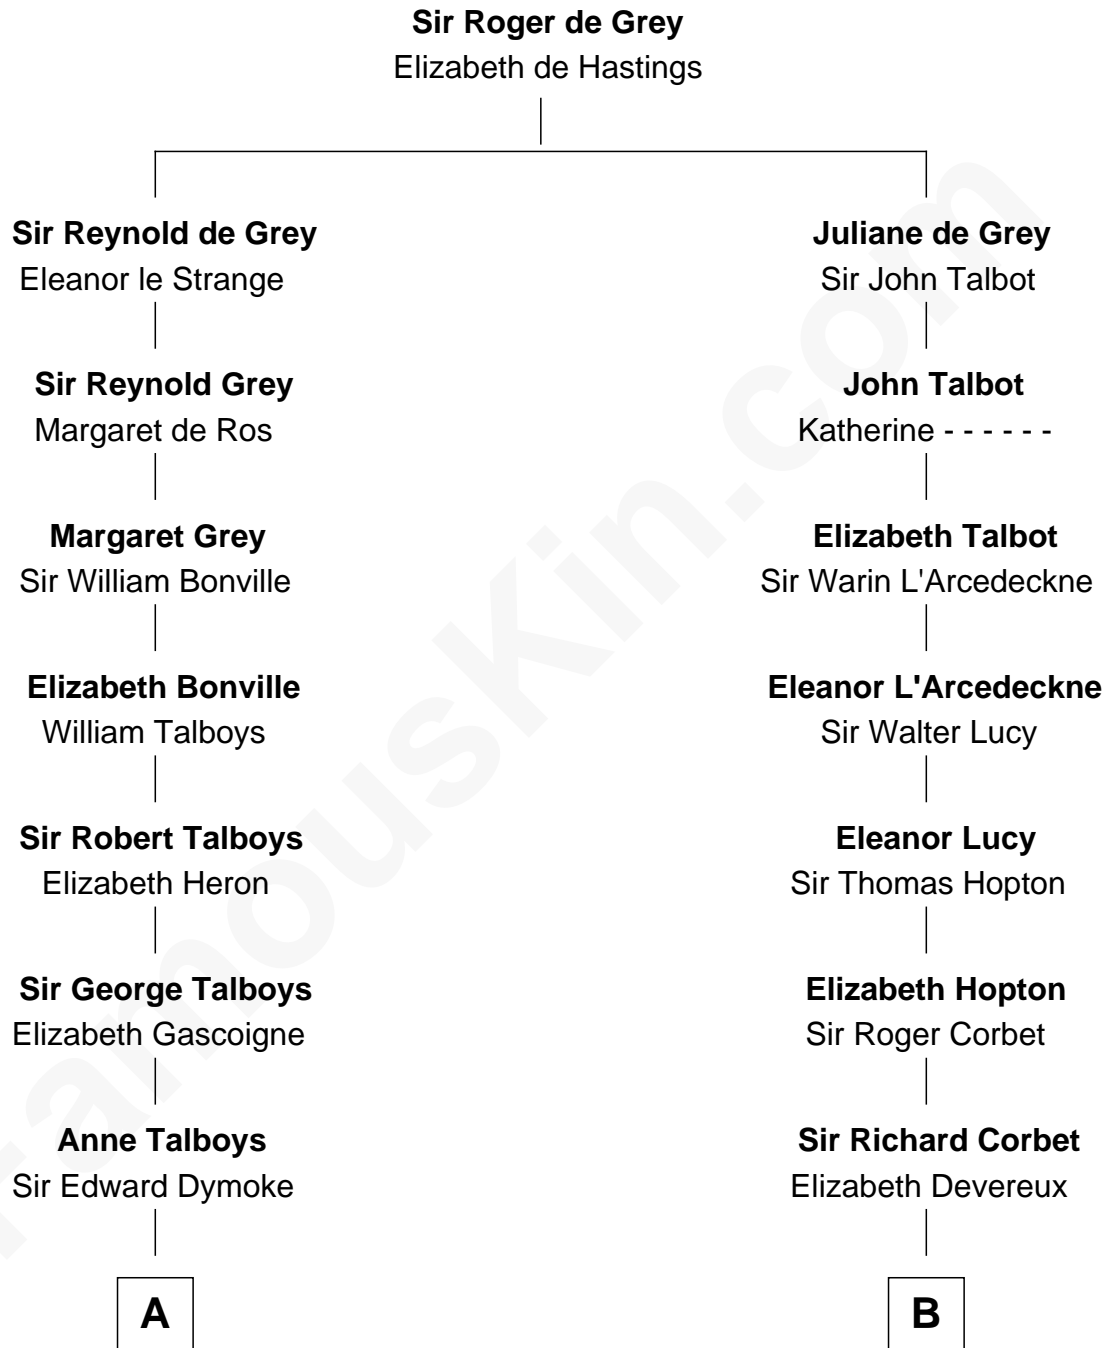

FamousKin.com

Relationship Chart of

Thomas Nelson

Signer of the Declaration of Independence

13th cousin 6 times removed of

Joan Fontaine

Movie Actress

C

—
Margaret Letitia Molesworth
Charles Richard De Havilland

—
Walter Augustus De Havilland
Lillian Augusta Ruse

—
Joan Fontaine
Movie Actress

FamousKin.com