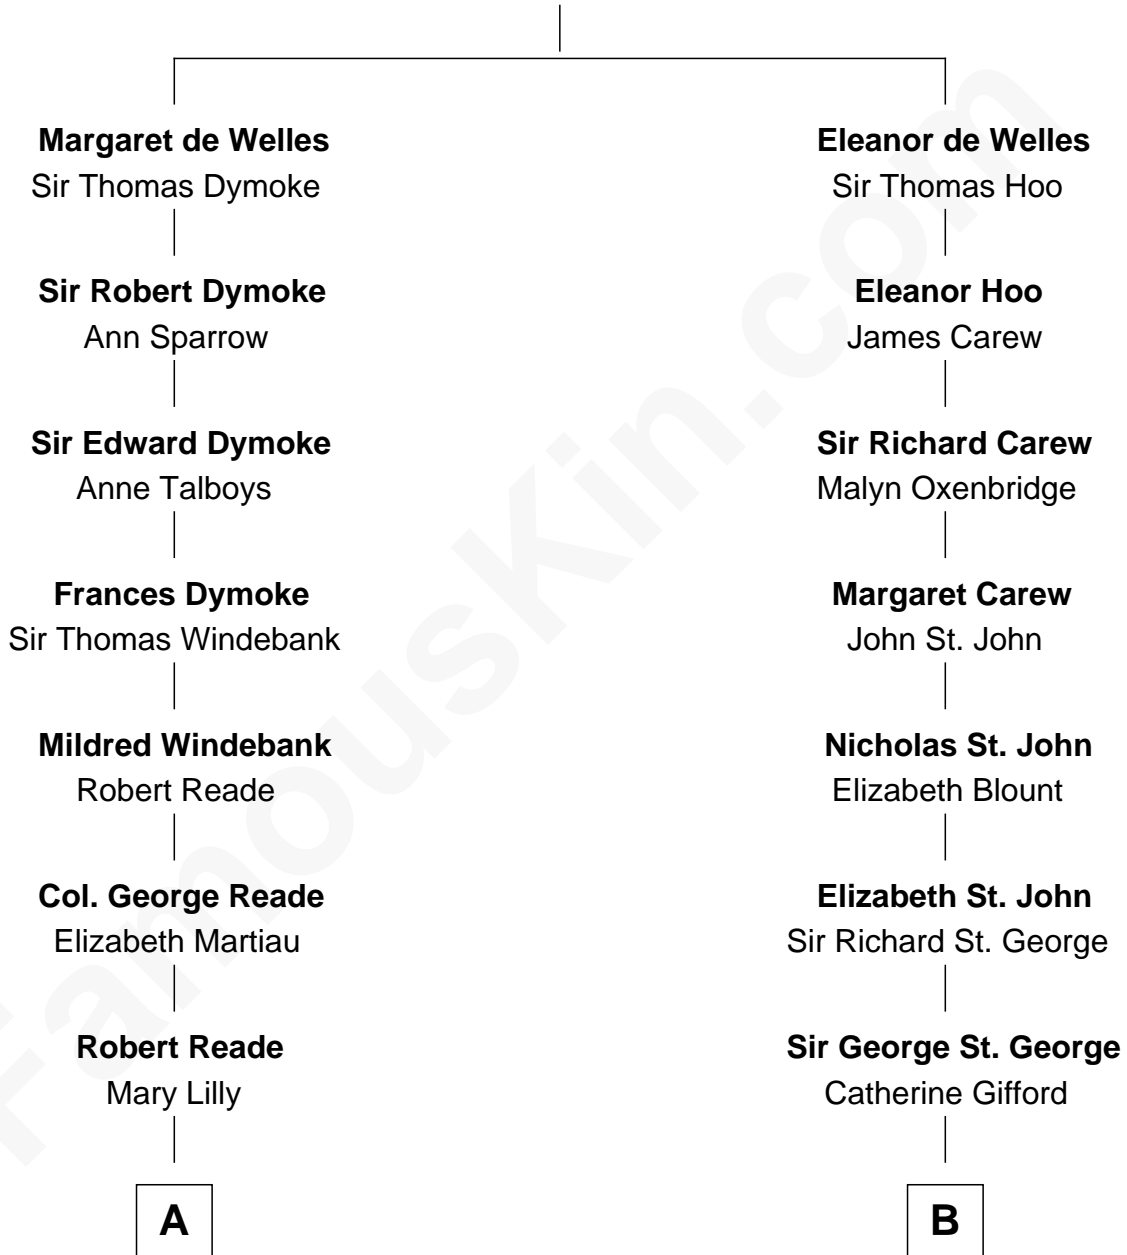

## Relationship Chart of

### Thomas Nelson

*Signer of the Declaration of Independence*

9th cousin 5 times removed of

**Joan Fontaine**

*Movie Actress*

**Sir Lionel de Welles**

Joan de Waterton

**A**

**Margaret Reade**

Thomas Nelson

**William Nelson**

Elizabeth Burwell

**Thomas Nelson**

*Signer of Declaration of Independence*

**B**

**Mary St. George**