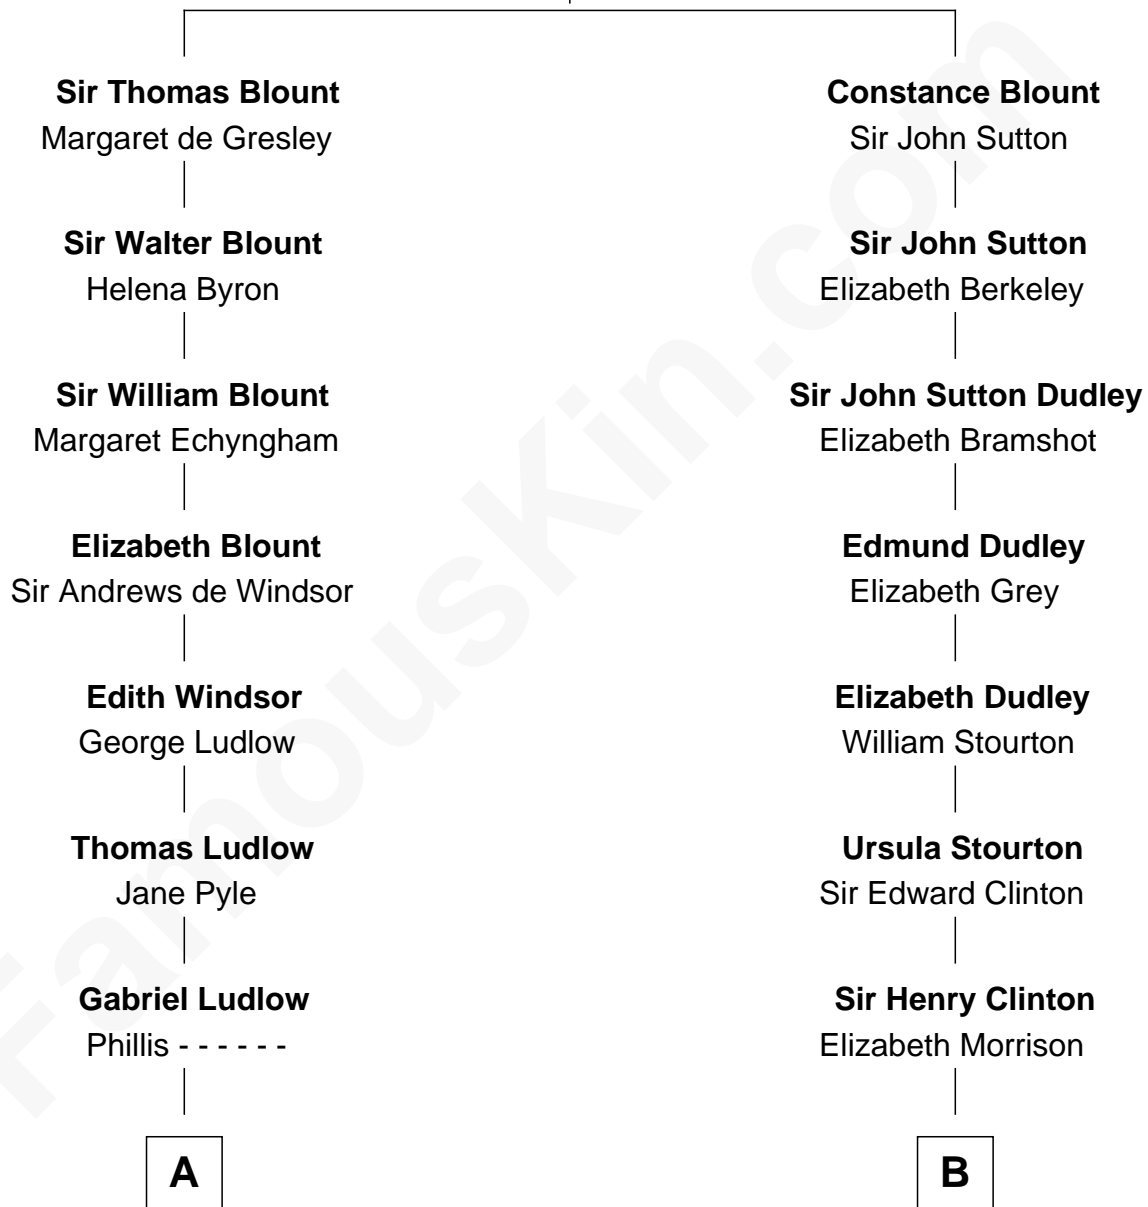

# FamousKin.com Relationship Chart of

**Thomas Nelson**

*Signer of the Declaration of Independence*

11th cousin of

**George Clinton**

*4th U.S. Vice President*

**Sir Walter Blount**

Sancha de Ayala

**A**

**Sarah Ludlow**  
Col. John Carter

**Col. Robert Carter**  
Judith Armistead

**Elizabeth Carter**  
Nathaniel Burwell

**Elizabeth Burwell**  
William Nelson

**Thomas Nelson**  
*Signer of Declaration of Independence*

**B**

**Sir Henry Clinton alias Fynes**  
Elizabeth Hickman

**William Clinton**  
Elizabeth Kennedy

**James Clinton**  
Elizabeth Smith

**Charles Clinton**  
Elizabeth Denniston

**George Clinton**  
*4th U.S. Vice President*