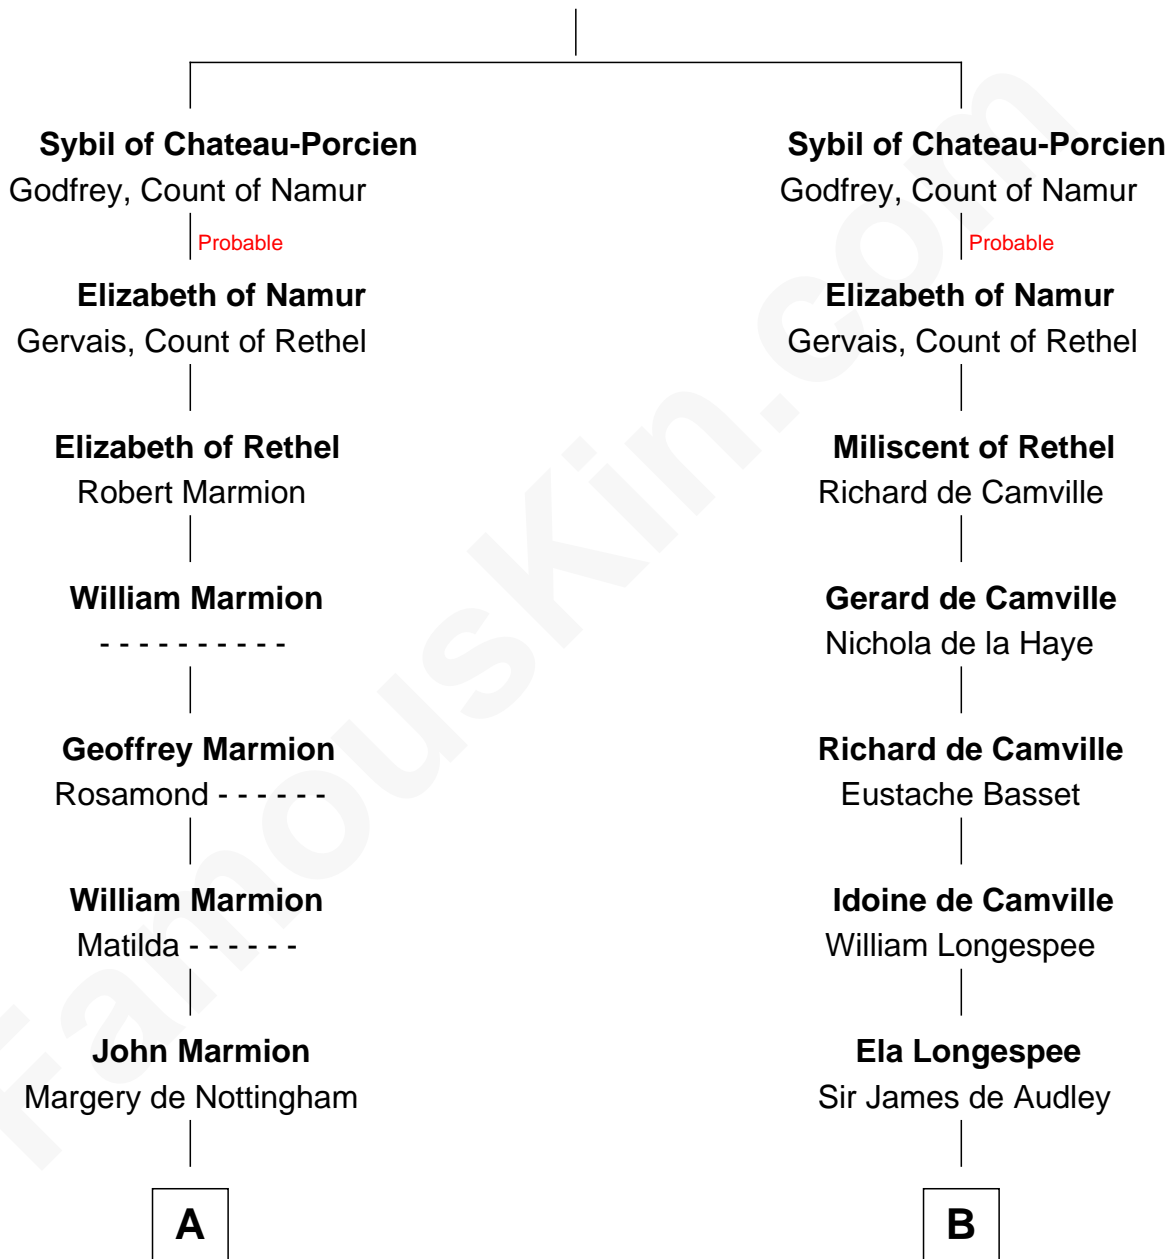

# FamousKin.com Relationship Chart of

**Thomas Nelson**

*Signer of the Declaration of Independence*

21st cousin of

**George Clinton**

*4th U.S. Vice President*

## Roger, Count of Chateau-Porcien

**C**

**Martha Bacon**  
Anthony Smith

**Abigail Smith**  
Lewis Burwell

**Nathaniel Burwell**  
Elizabeth Carter

**Elizabeth Burwell**  
William Nelson

**Thomas Nelson**

*Signer of Declaration of Independence*

**D**

**Sir Henry Clinton alias Fynes**  
Elizabeth Hickman

**William Clinton**  
Elizabeth Kennedy

**James Clinton**  
Elizabeth Smith

**Charles Clinton**  
Elizabeth Denniston

**George Clinton**

*4th U.S. Vice President*