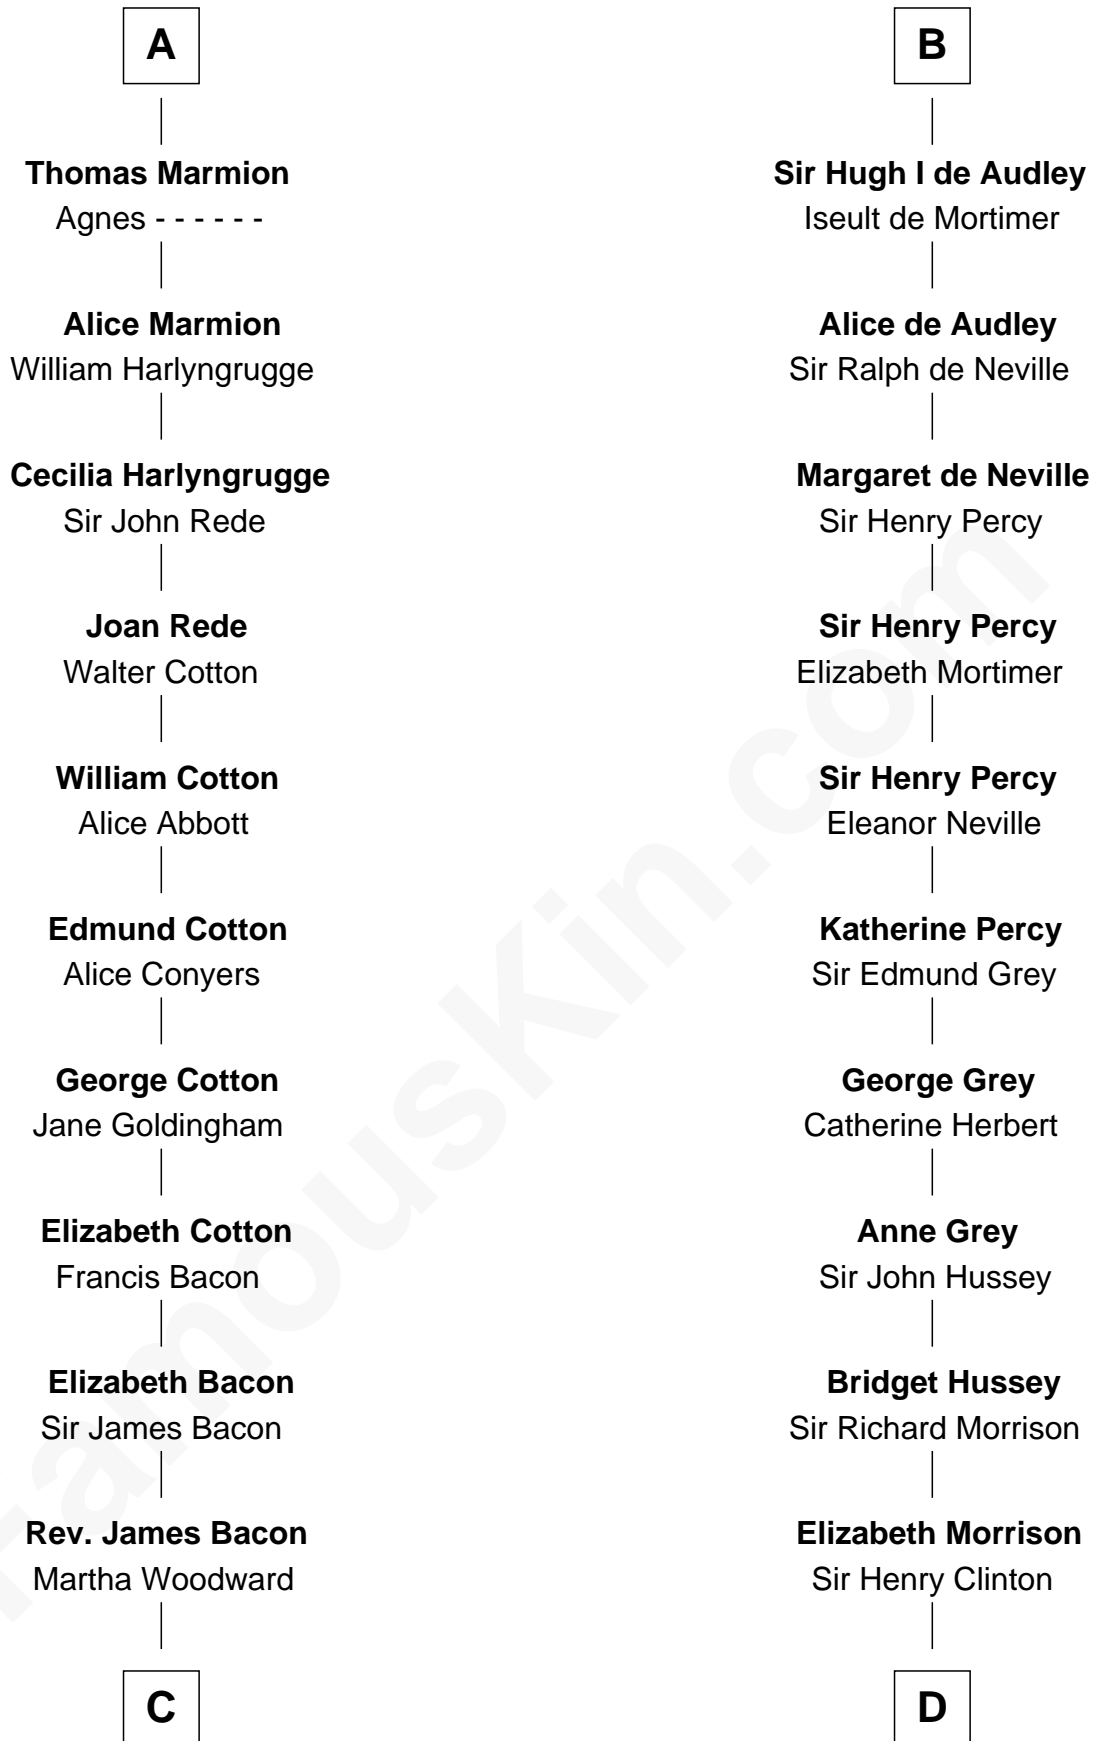

# FamousKin.com Relationship Chart of

**Thomas Nelson**

*Signer of the Declaration of Independence*

21st cousin of

**George Clinton**

*4th U.S. Vice President*

## Roger, Count of Chateau-Porcien

**C**

**Martha Bacon**  
Anthony Smith

**Abigail Smith**  
Lewis Burwell

**Nathaniel Burwell**  
Elizabeth Carter

**Elizabeth Burwell**  
William Nelson

**Thomas Nelson**

*Signer of Declaration of Independence*