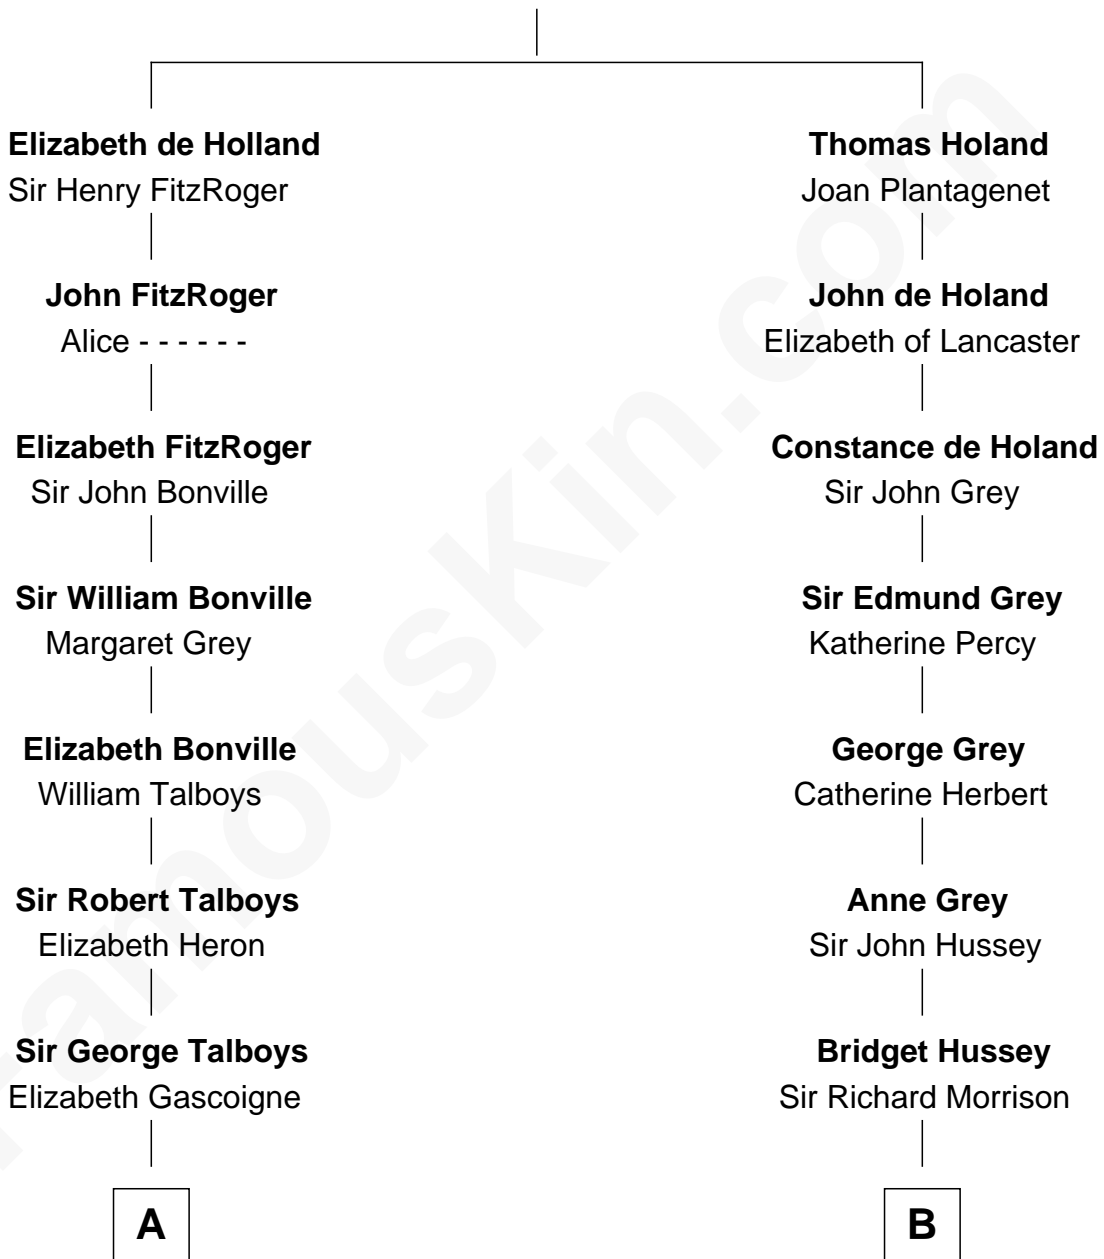

FamousKin.com

Relationship Chart of

Thomas Nelson

Signer of the Declaration of Independence

12th cousin 2 times removed of

George Clinton

4th U.S. Vice President

Sir Robert de Holland

Maude la Zouche

A

Anne Talboys
Sir Edward Dymoke

Frances Dymoke
Sir Thomas Windebank

Mildred Windebank
Robert Reade

Col. George Reade
Elizabeth Martiau

Robert Reade
Mary Lilly

Margaret Reade
Thomas Nelson