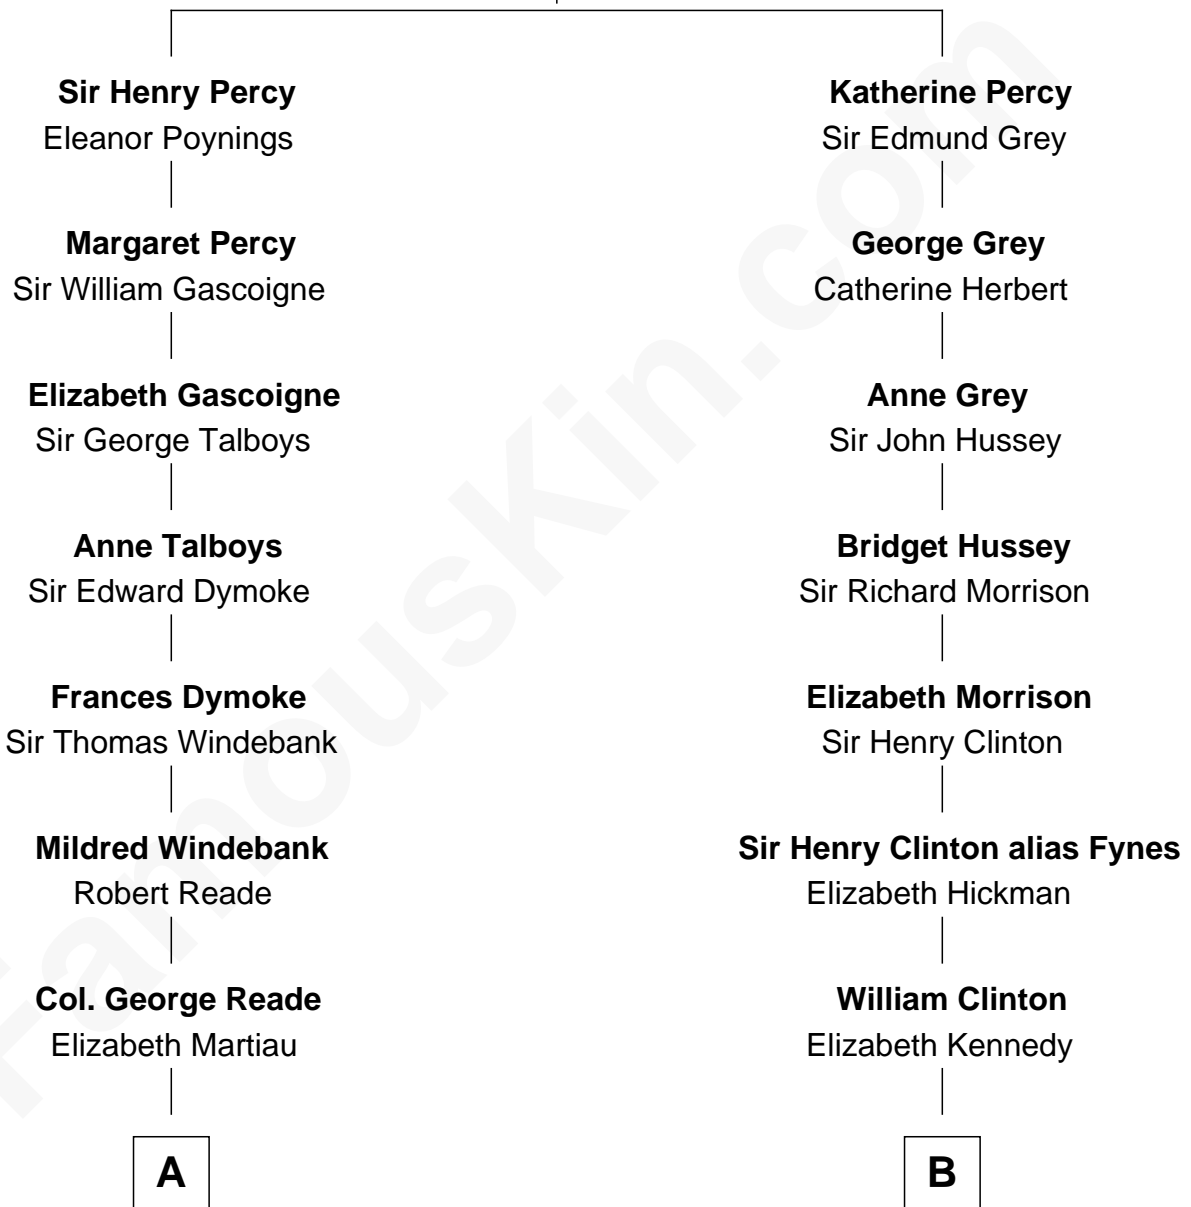

FamousKin.com Relationship Chart of

Thomas Nelson

Signer of the Declaration of Independence

10th cousin of

DeWitt Clinton

6th Governor of New York

Sir Henry Percy
Eleanor Neville

A

Robert Reade

Mary Lilly

Margaret Reade

Thomas Nelson

William Nelson

Elizabeth Burwell

Thomas Nelson

Signer of Declaration of Independence