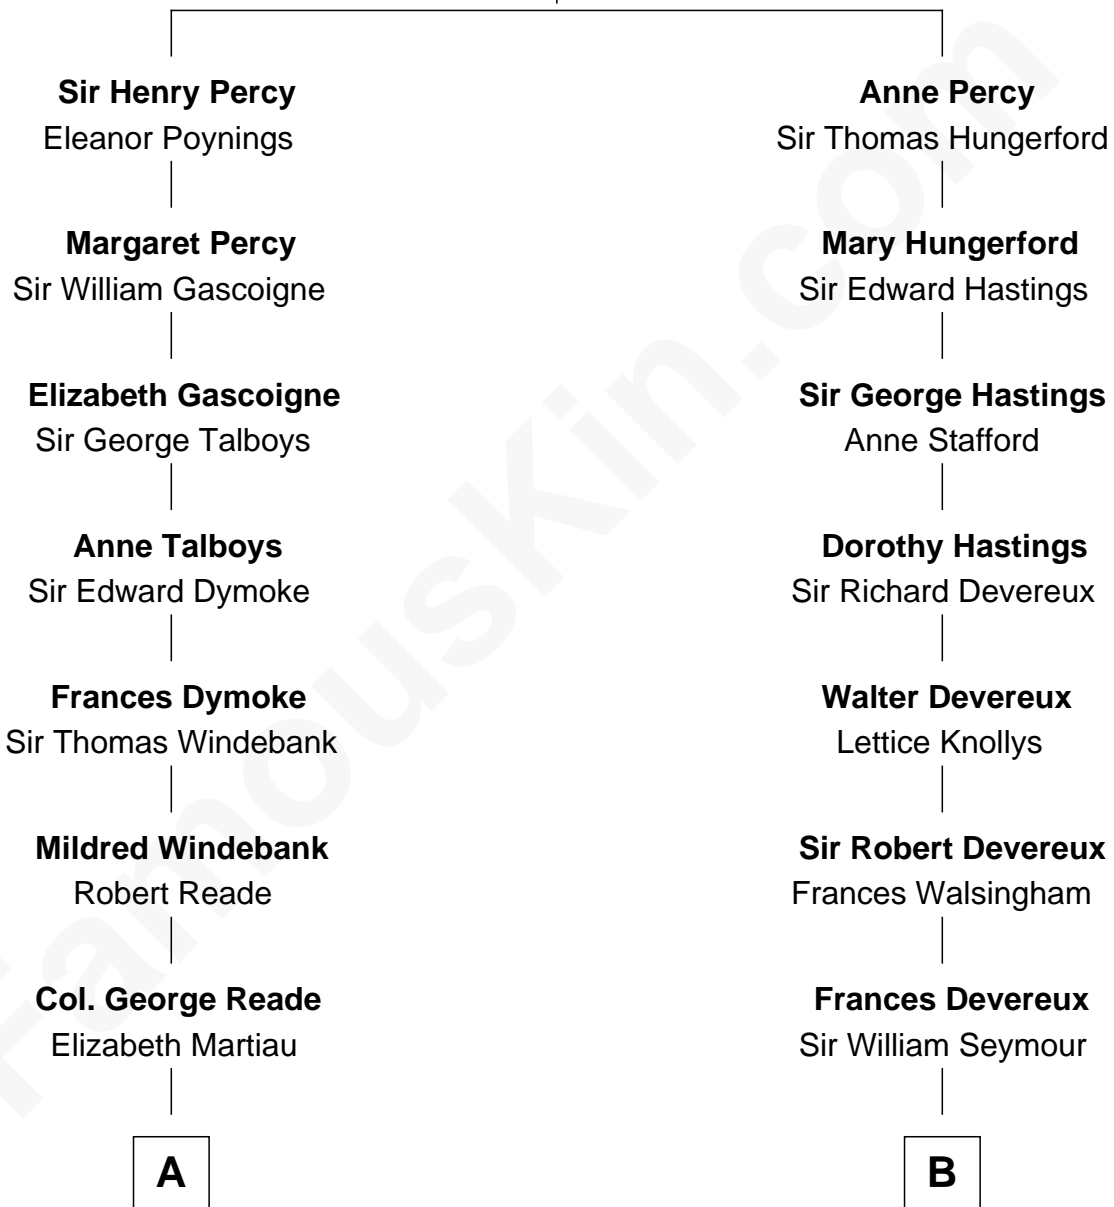

FamousKin.com

Relationship Chart of

Thomas Nelson

Signer of the Declaration of Independence

10th cousin 2 times removed of

Lt. Gen. James Brudenell

Leader of the "Charge of the Light Brigade"

Sir Henry Percy
Eleanor Neville

A

Robert Reade

Mary Lilly

Margaret Reade

Thomas Nelson

William Nelson

Elizabeth Burwell

Thomas Nelson