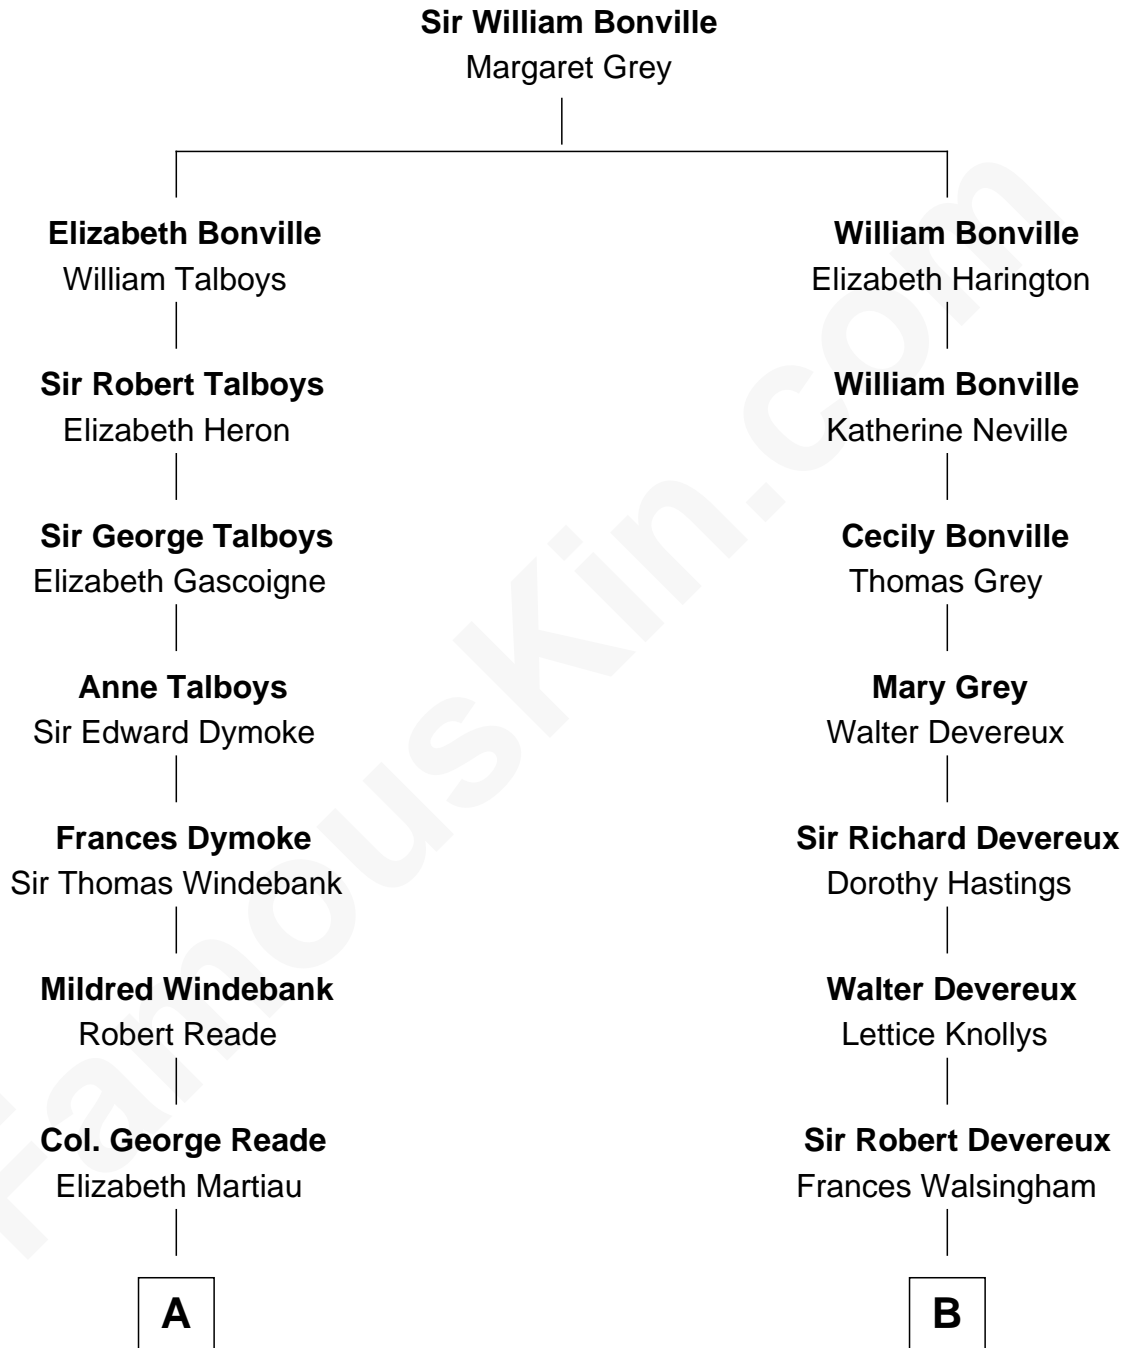

FamousKin.com

Relationship Chart of

Thomas Nelson

Signer of the Declaration of Independence

10th cousin 3 times removed of

Lt. Gen. James Brudenell

Leader of the "Charge of the Light Brigade"

A

Robert Reade

Mary Lilly

Margaret Reade

Thomas Nelson

William Nelson

Elizabeth Burwell

Thomas Nelson

Signer of Declaration of Independence