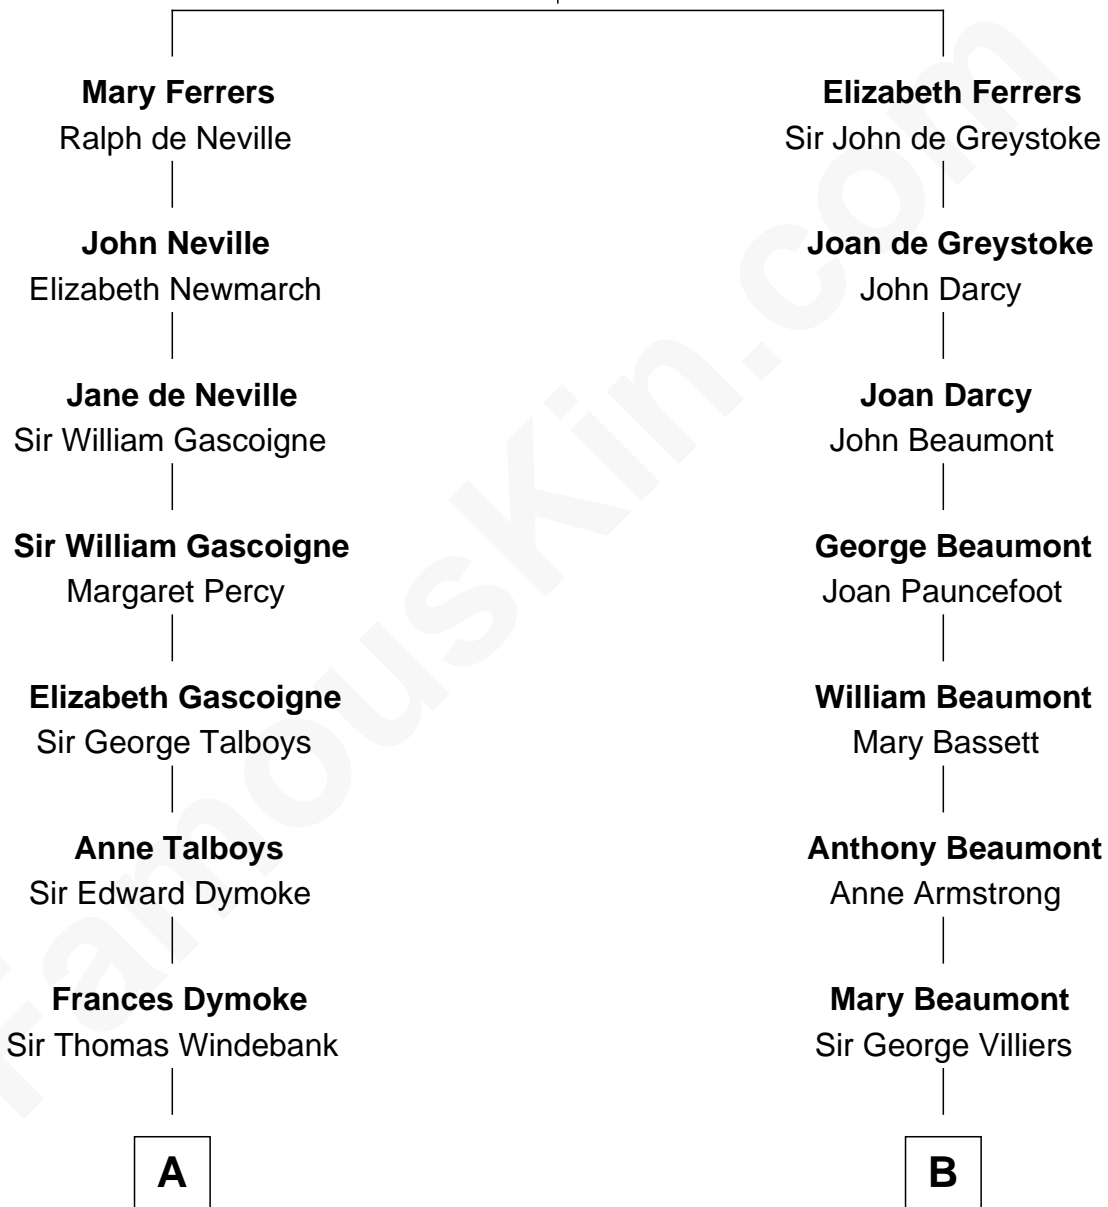

## Relationship Chart of

### Thomas Nelson

*Signer of the Declaration of Independence*

12th cousin 1 time removed of

### Lt. Gen. James Brudenell

*Leader of the "Charge of the Light Brigade"*

**Sir Robert de Ferrers**

Joan Beaufort

**A**

**Mildred Windebank**

Robert Reade

**Col. George Reade**

Elizabeth Martiau

**Robert Reade**

Mary Lilly

**Margaret Reade**

Thomas Nelson

**William Nelson**

Elizabeth Burwell

**Thomas Nelson**