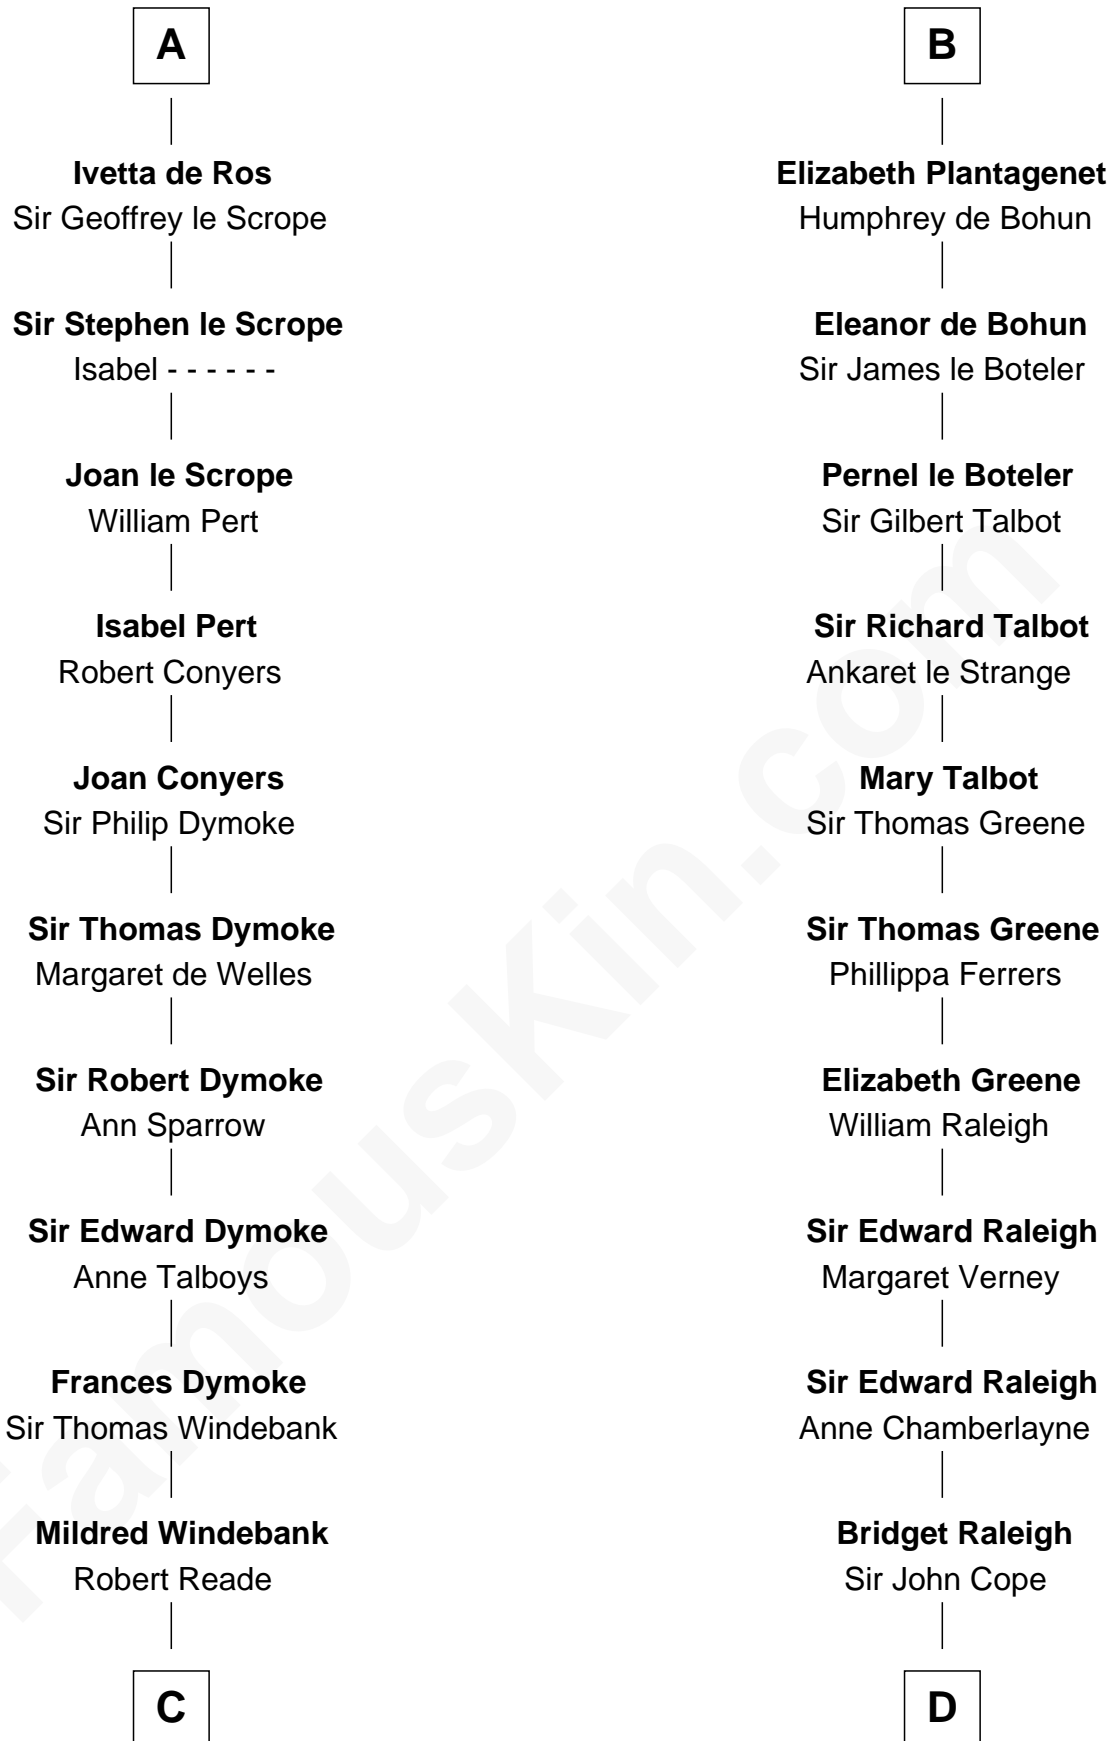

FamousKin.com Relationship Chart of

Thomas Nelson

Signer of the Declaration of Independence

21st cousin of

Jonathan Swift

Author of Gulliver's Travels

C

Col. George Reade

Elizabeth Martiau

Robert Reade

Mary Lilly

Margaret Reade

Thomas Nelson

William Nelson

Elizabeth Burwell

Thomas Nelson