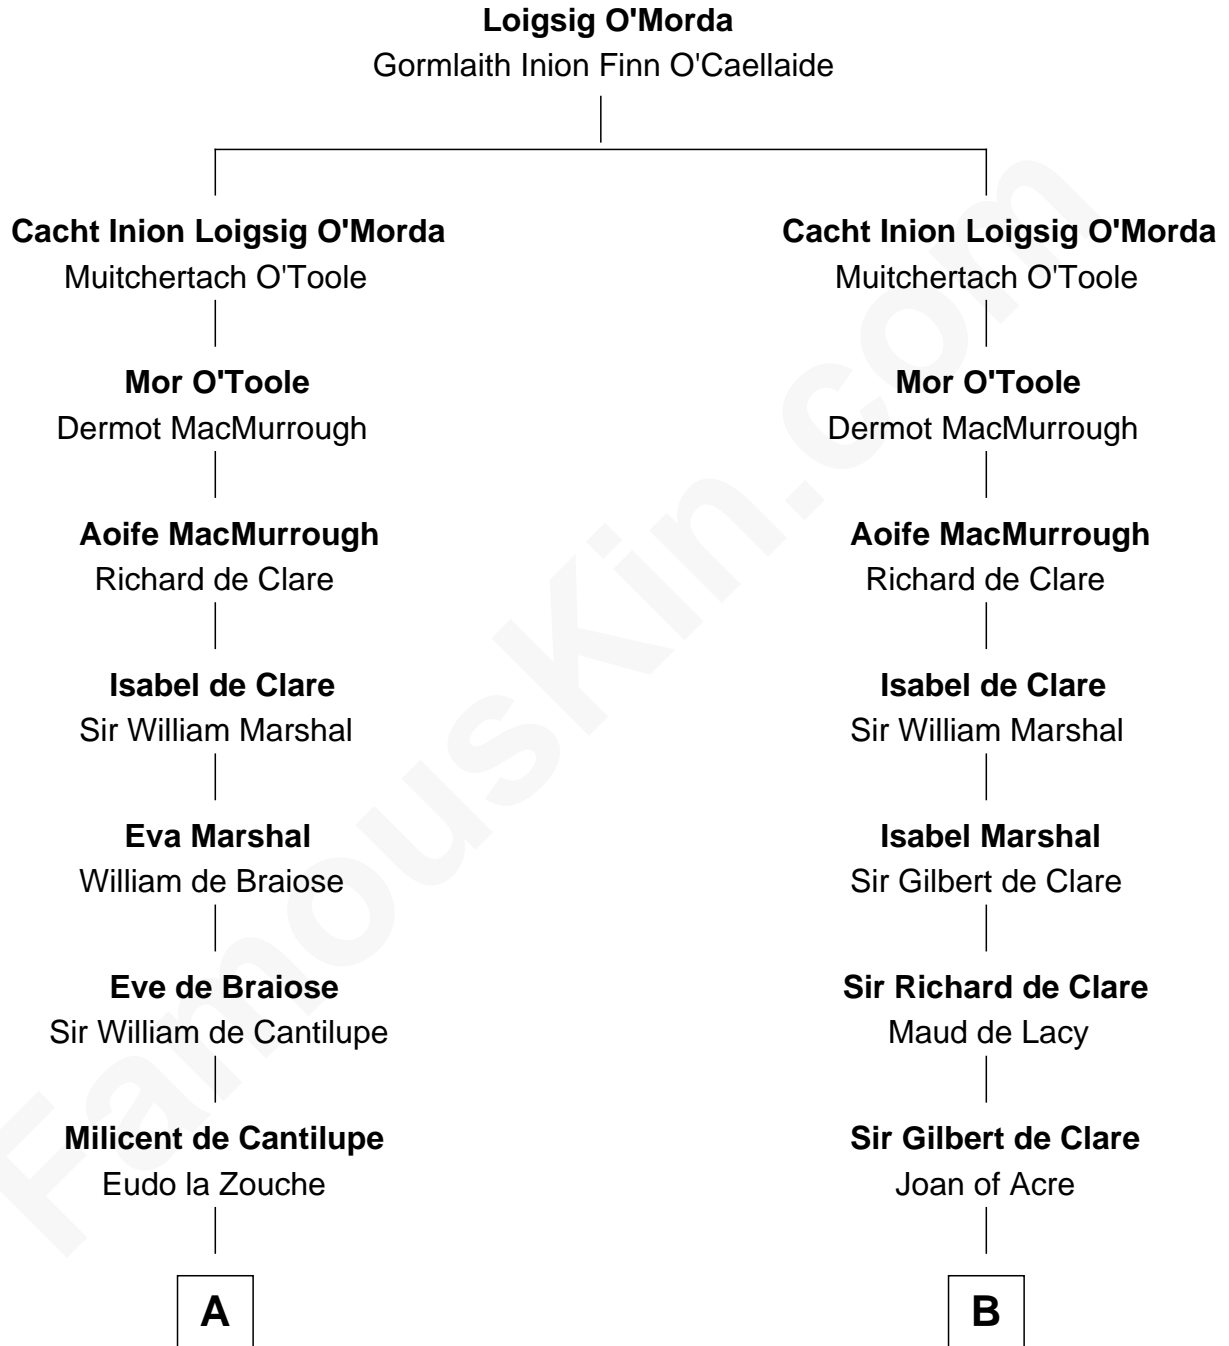

FamousKin.com

Relationship Chart of

Thomas Nelson

Signer of the Declaration of Independence

20th cousin 1 time removed of

Jonathan Swift

Author of Gulliver's Travels

C

Col. George Reade

Elizabeth Martiau

Robert Reade

Mary Lilly

Margaret Reade

Thomas Nelson

William Nelson

Elizabeth Burwell