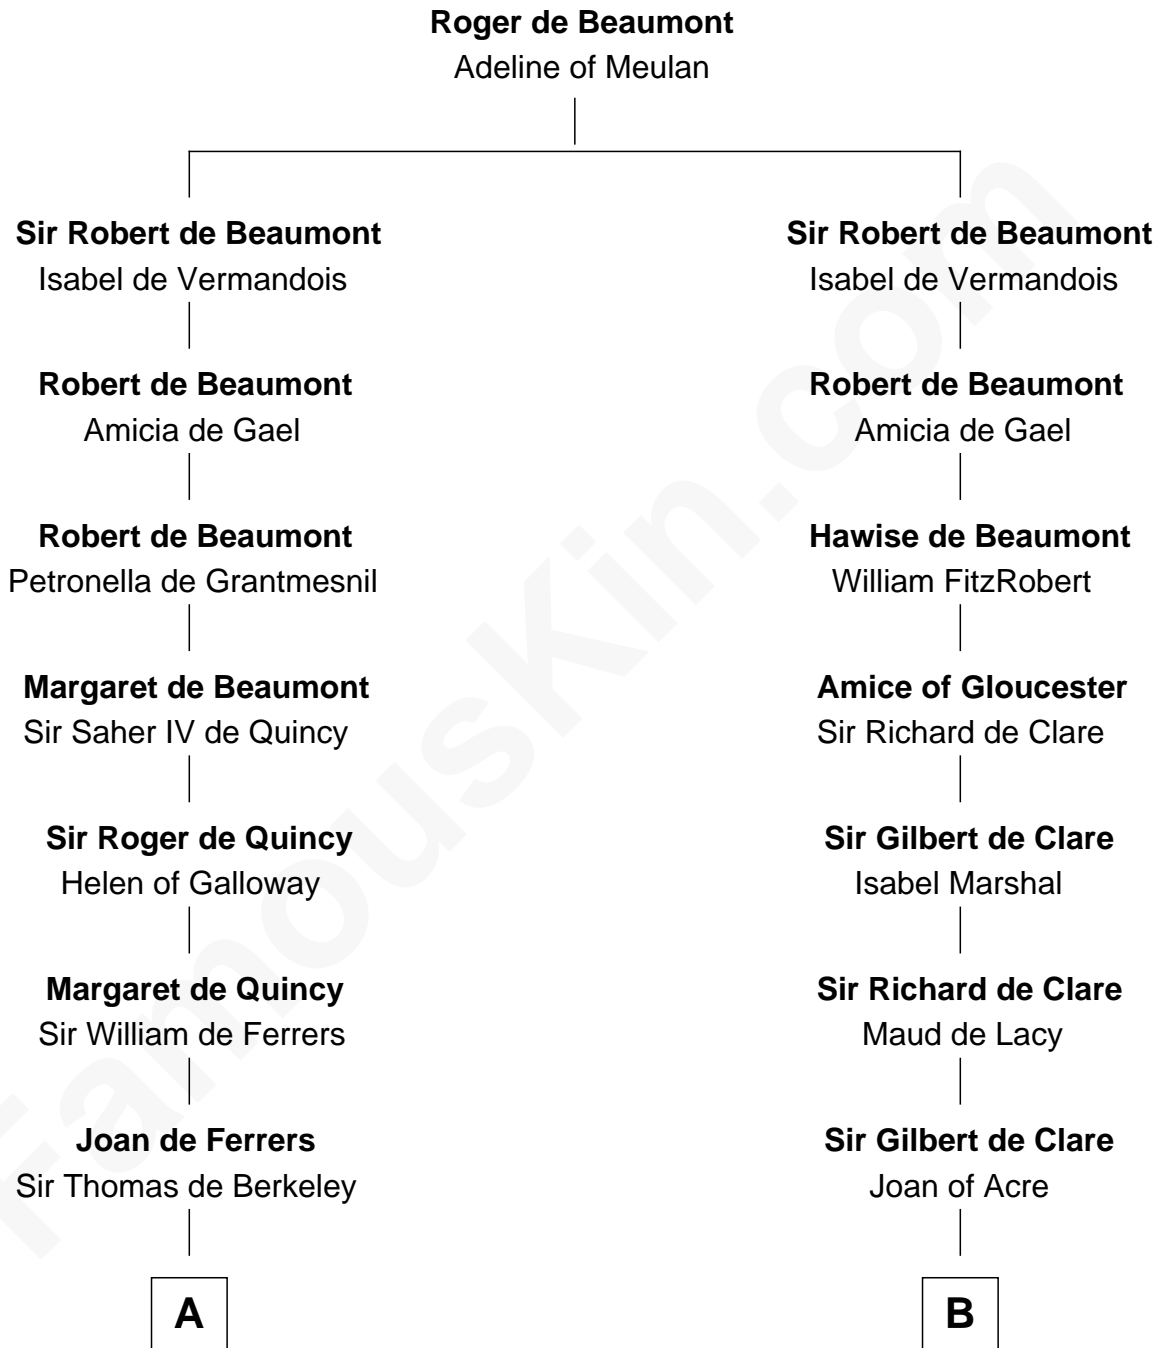

FamousKin.com

Relationship Chart of

Thomas Nelson

Signer of the Declaration of Independence

20th cousin 1 time removed of

Jonathan Swift

Author of Gulliver's Travels

C

Col. George Reade

Elizabeth Martiau

Robert Reade

Mary Lilly

Margaret Reade

Thomas Nelson

William Nelson

Elizabeth Burwell