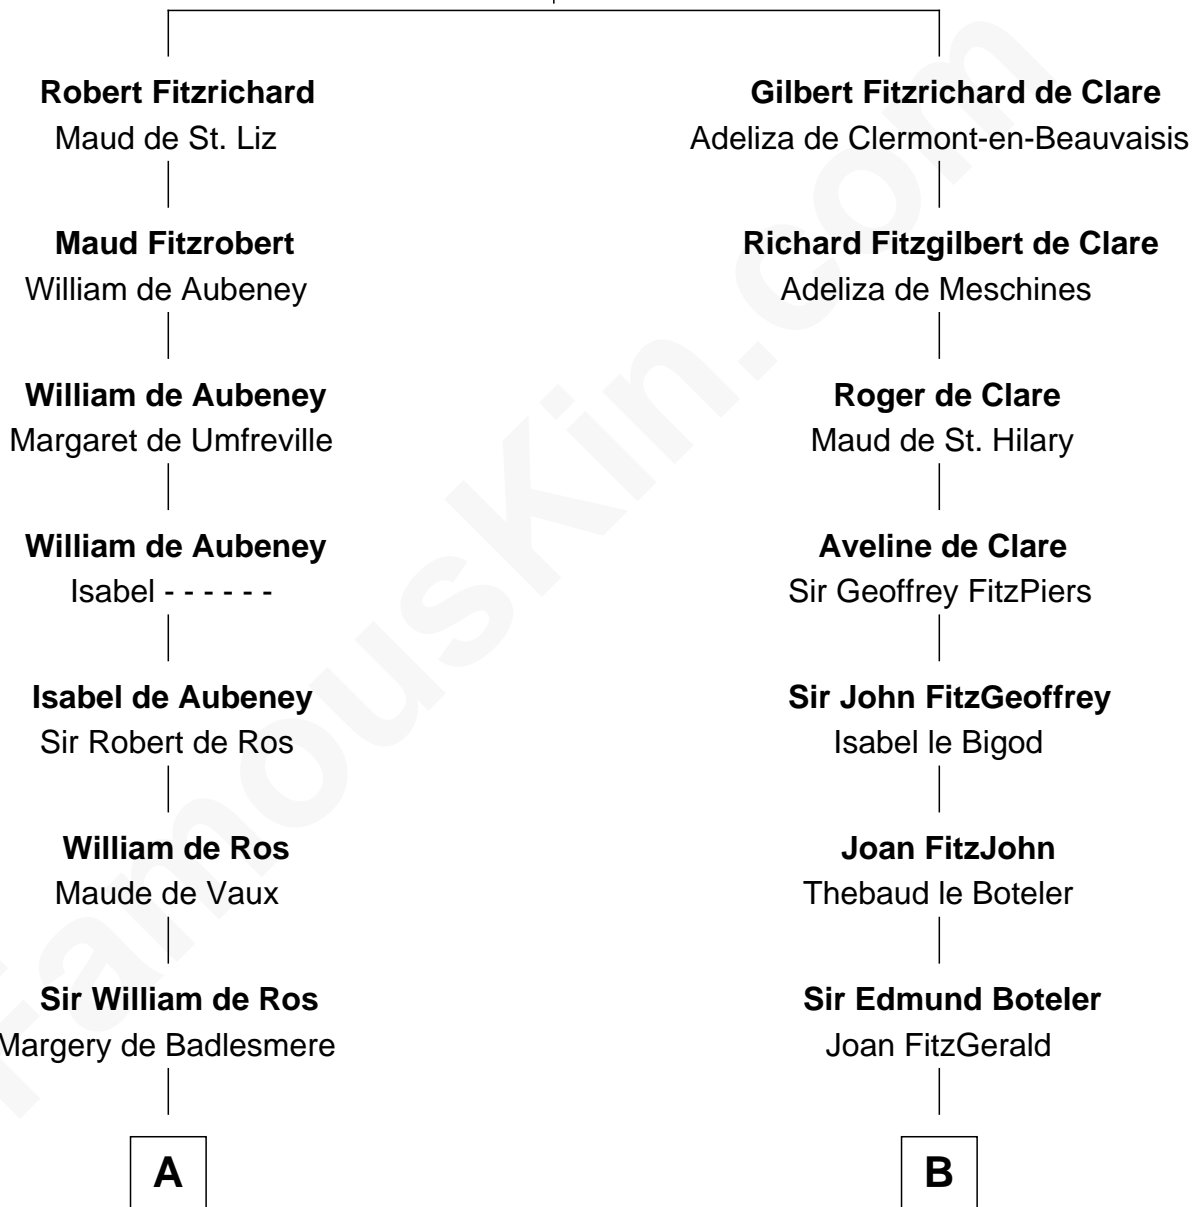

FamousKin.com Relationship Chart of

Thomas Nelson

Signer of the Declaration of Independence

20th cousin of

Jonathan Swift

Author of Gulliver's Travels

Richard Fitzgilbert

Rohese Giffard