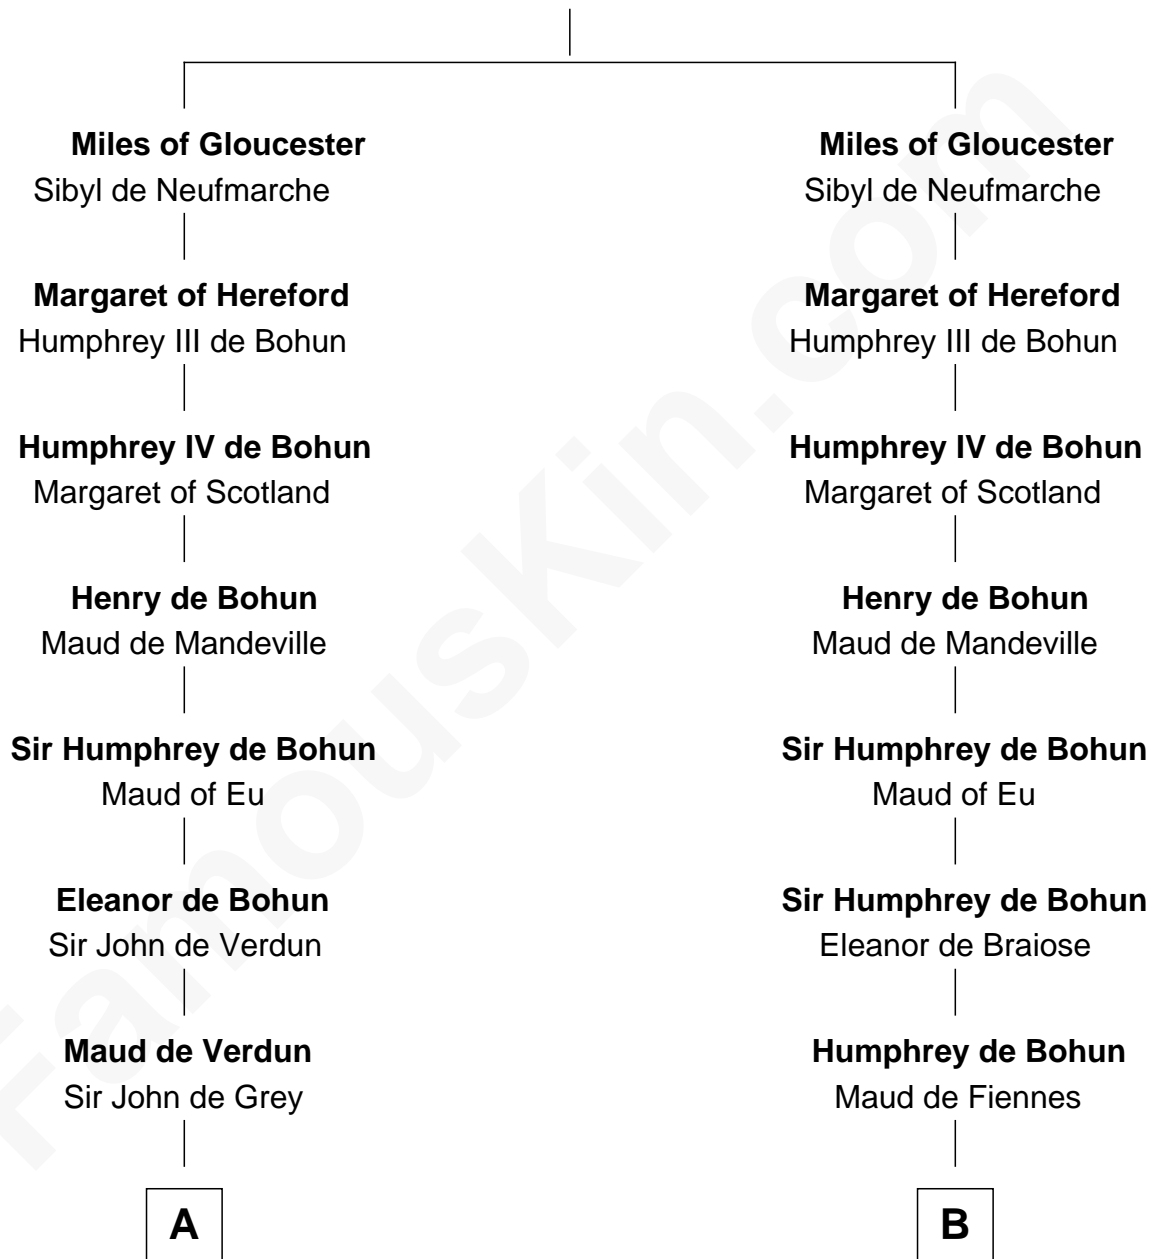

# FamousKin.com Relationship Chart of

**Thomas Nelson**

*Signer of the Declaration of Independence*

21st cousin of

**Jonathan Swift**

*Author of Gulliver's Travels*

**Walter of Gloucester**

**C**

**Col. George Reade**

Elizabeth Martiau

**Robert Reade**

Mary Lilly

**Margaret Reade**

Thomas Nelson

**William Nelson**

Elizabeth Burwell

**Thomas Nelson**

*Signer of Declaration of Independence*

**D**

**Elizabeth Cope**

John Dryden

**Nicholas Dryden**

Mary Emyley

**Elizabeth Dryden**

Rev. Thomas Swift

**Jonathan Swift**

Abigail Erick

**Jonathan Swift**

*Author of Gulliver's Travels*

FamousKin.com