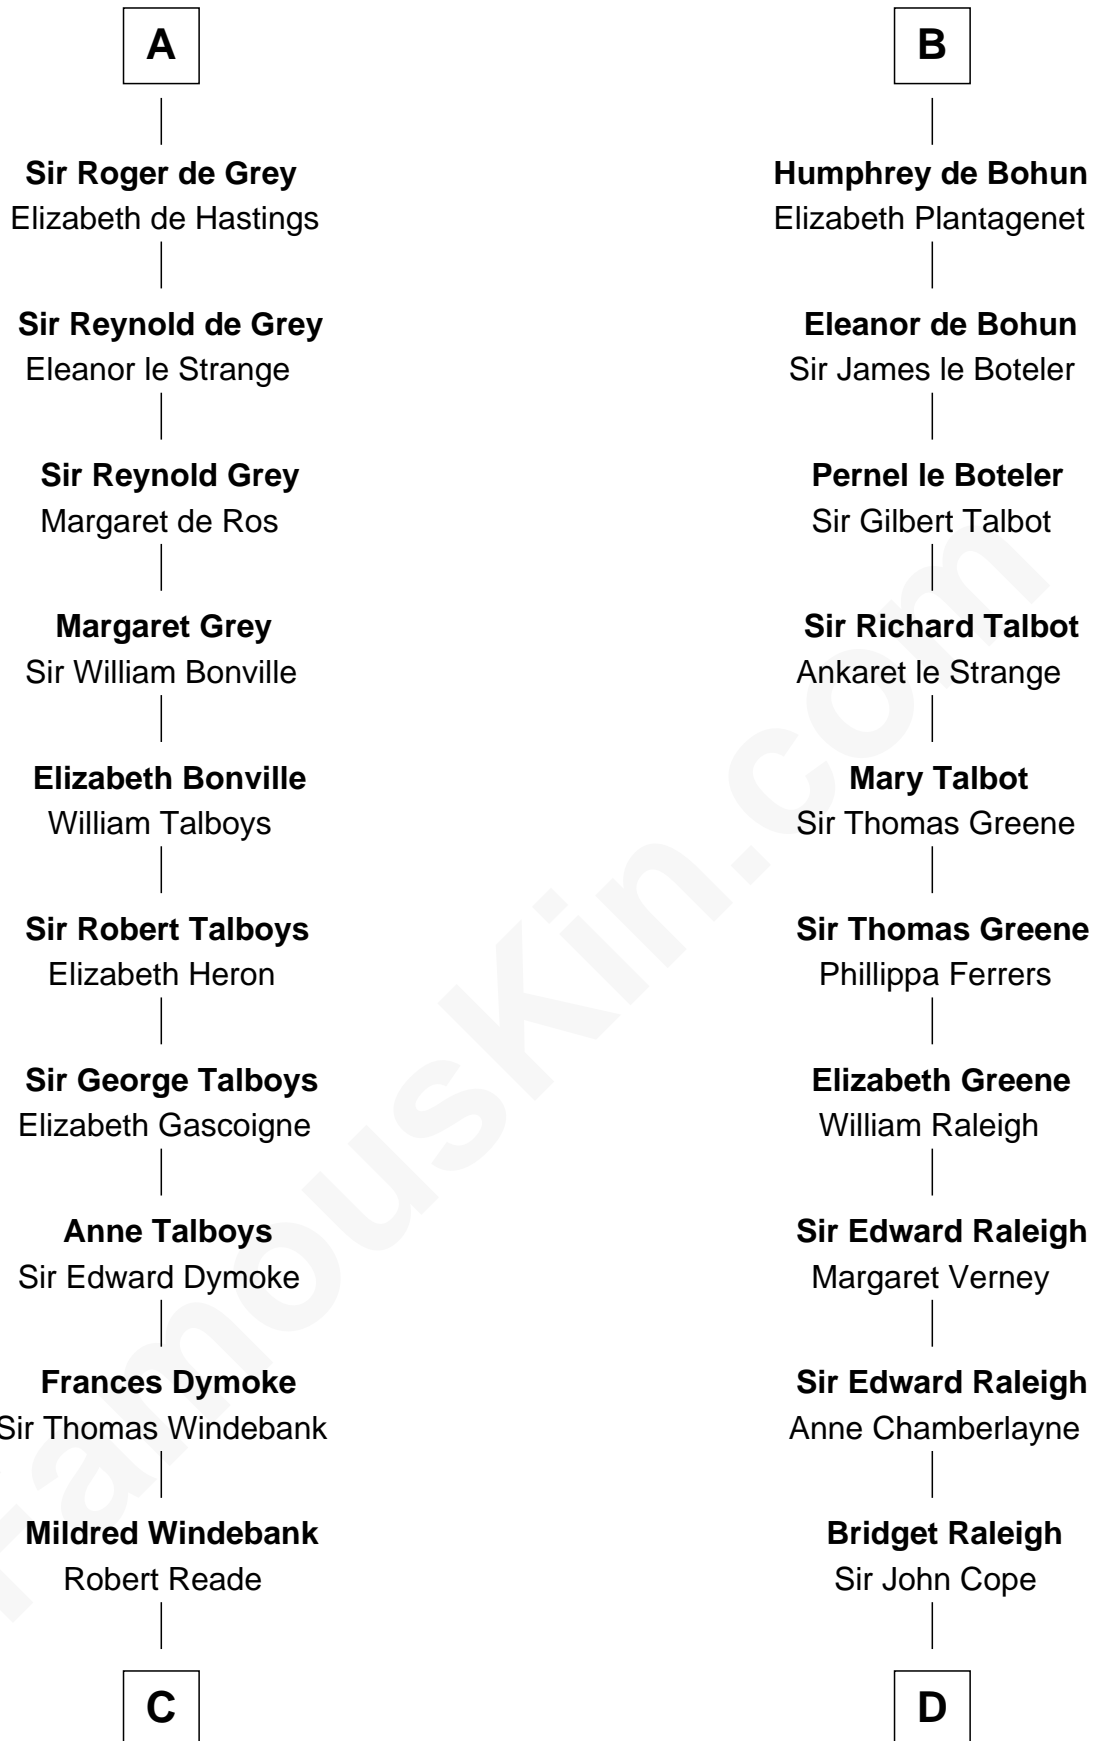

# FamousKin.com Relationship Chart of

**Thomas Nelson**

*Signer of the Declaration of Independence*

21st cousin of

**Jonathan Swift**

*Author of Gulliver's Travels*

**Walter of Gloucester**

**C**

**Col. George Reade**

Elizabeth Martiau

**Robert Reade**

Mary Lilly

**Margaret Reade**

Thomas Nelson

**William Nelson**

Elizabeth Burwell