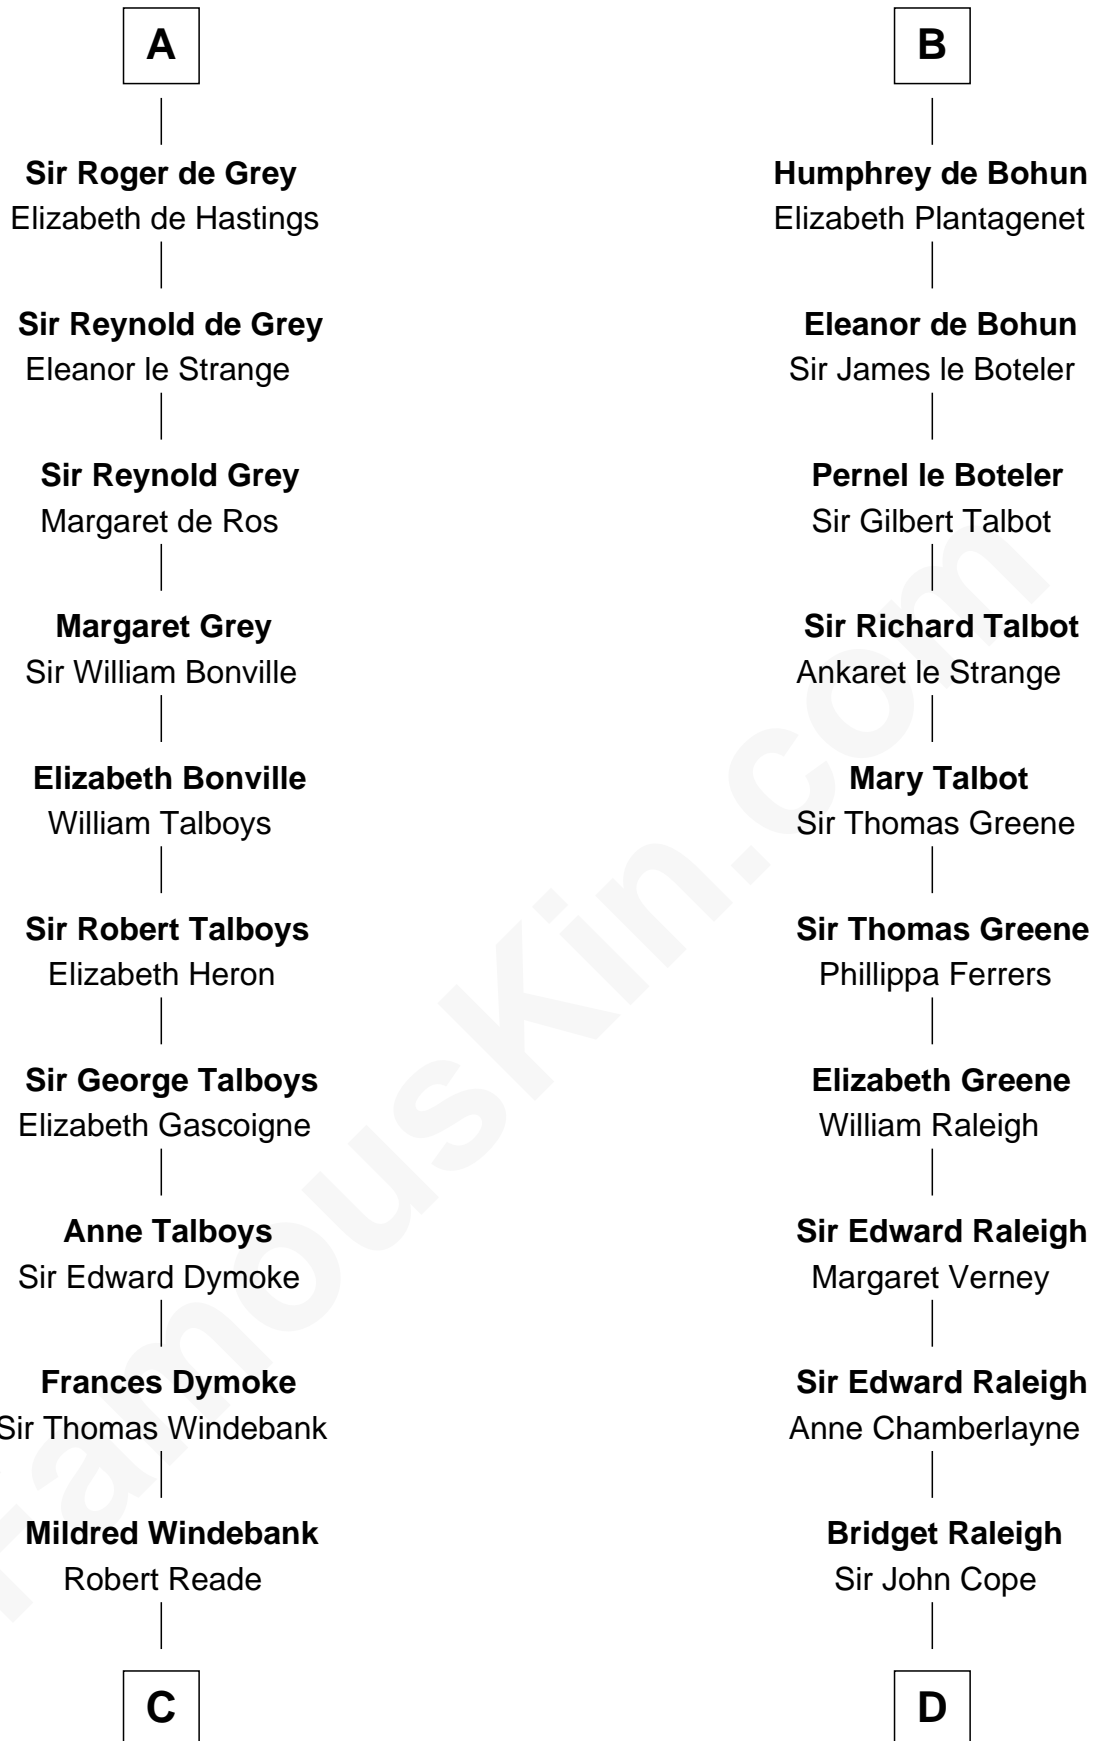

# FamousKin.com Relationship Chart of

**Thomas Nelson**

*Signer of the Declaration of Independence*

21st cousin of

**Jonathan Swift**

*Author of Gulliver's Travels*

**Bernard de Neufmarche**

Nesta - - - - -

**C**

**Col. George Reade**

Elizabeth Martiau

**Robert Reade**

Mary Lilly

**Margaret Reade**

Thomas Nelson

**William Nelson**