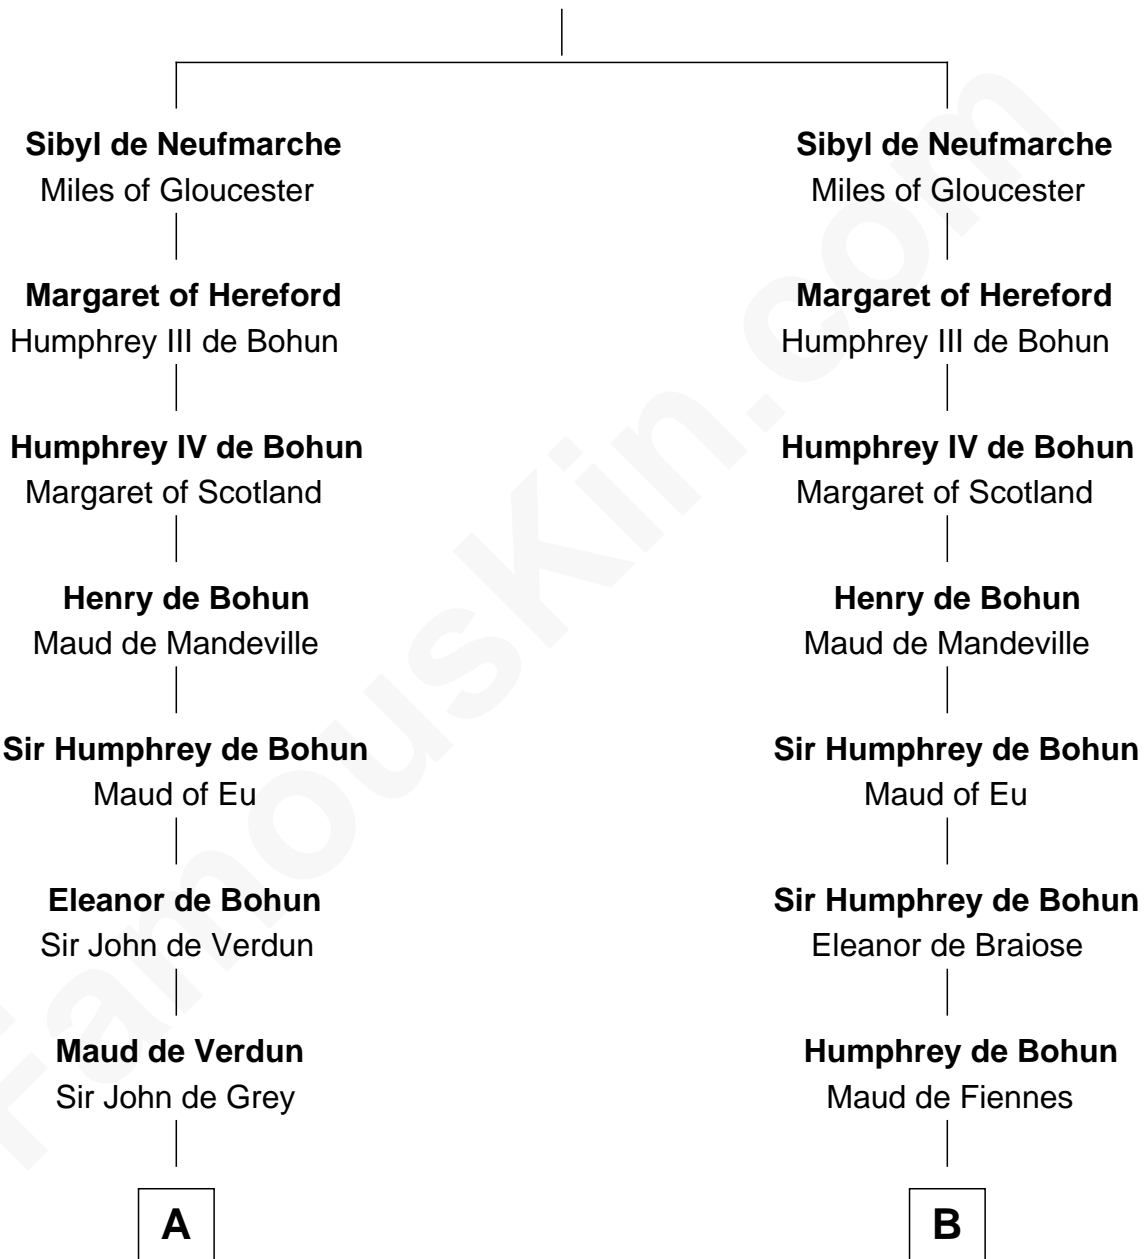

# FamousKin.com Relationship Chart of

**Thomas Nelson**

*Signer of the Declaration of Independence*

21st cousin of

**Jonathan Swift**

*Author of Gulliver's Travels*

**Bernard de Neufmarche**

Nesta - - - - -

**C**

**Col. George Reade**

Elizabeth Martiau

**Robert Reade**

Mary Lilly

**Margaret Reade**

Thomas Nelson

**William Nelson**

Elizabeth Burwell

**Thomas Nelson**

*Signer of Declaration of Independence*

**D**

**Elizabeth Cope**

John Dryden

**Nicholas Dryden**

Mary Emyley