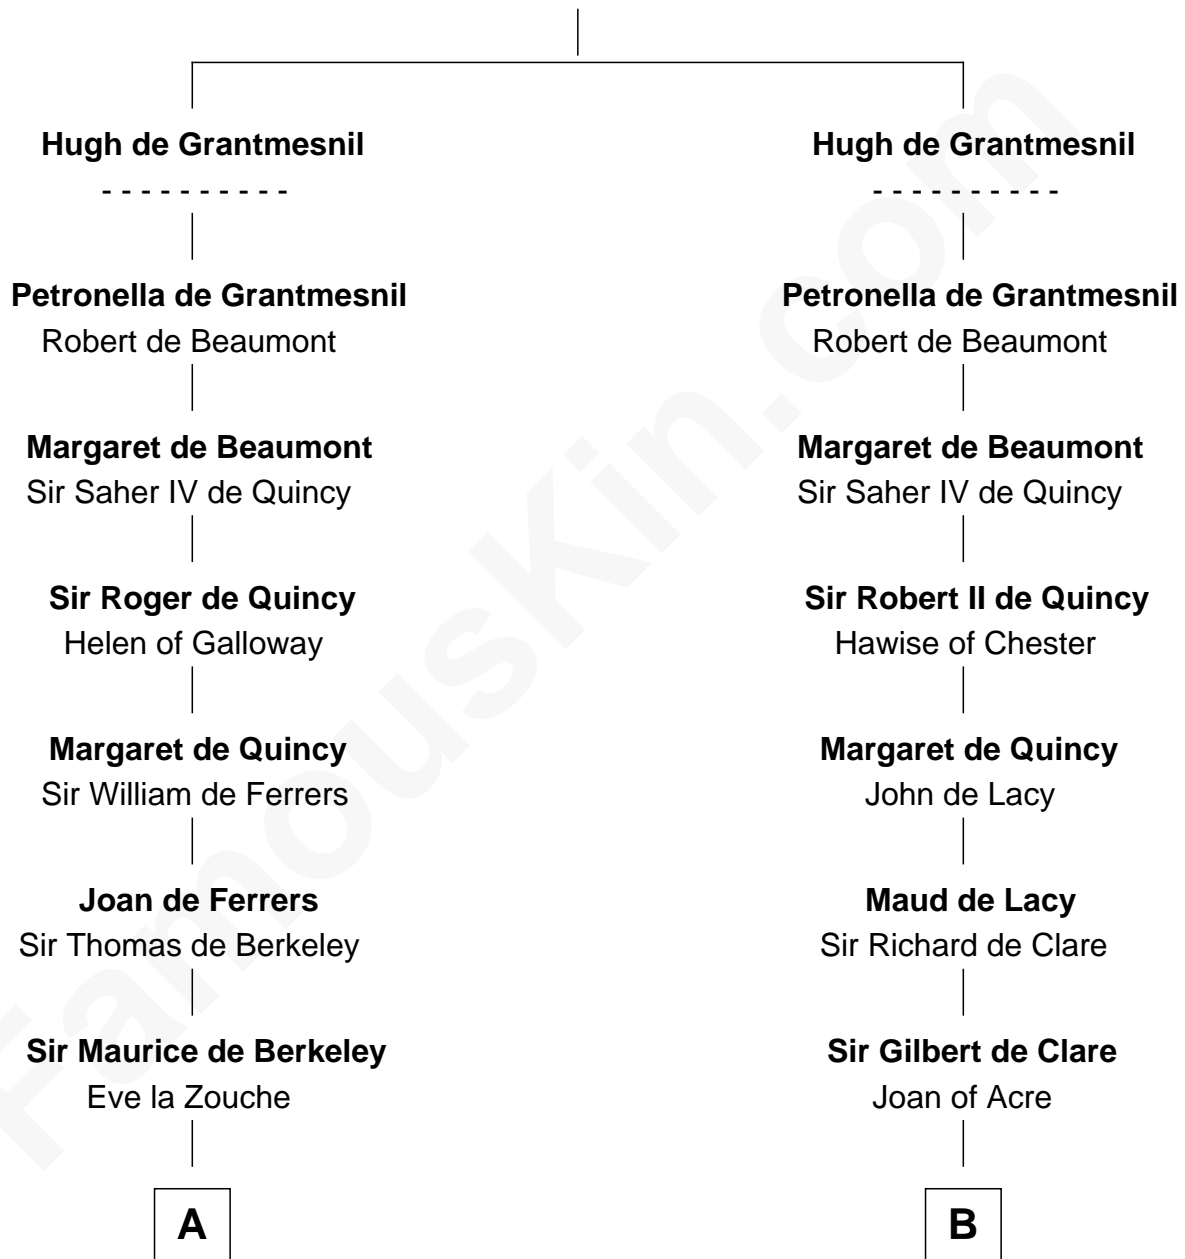

# FamousKin.com Relationship Chart of

**Thomas Nelson**

*Signer of the Declaration of Independence*

20th cousin of

**Jonathan Swift**

*Author of Gulliver's Travels*

**Ivo de Grantmesnil**

Filia de Gant

**C**

**Robert Reade**

Mary Lilly

**Margaret Reade**

Thomas Nelson

**William Nelson**

Elizabeth Burwell

**Thomas Nelson**

**Jonathan Swift**

*Author of Gulliver's Travels*

FamousKin.com