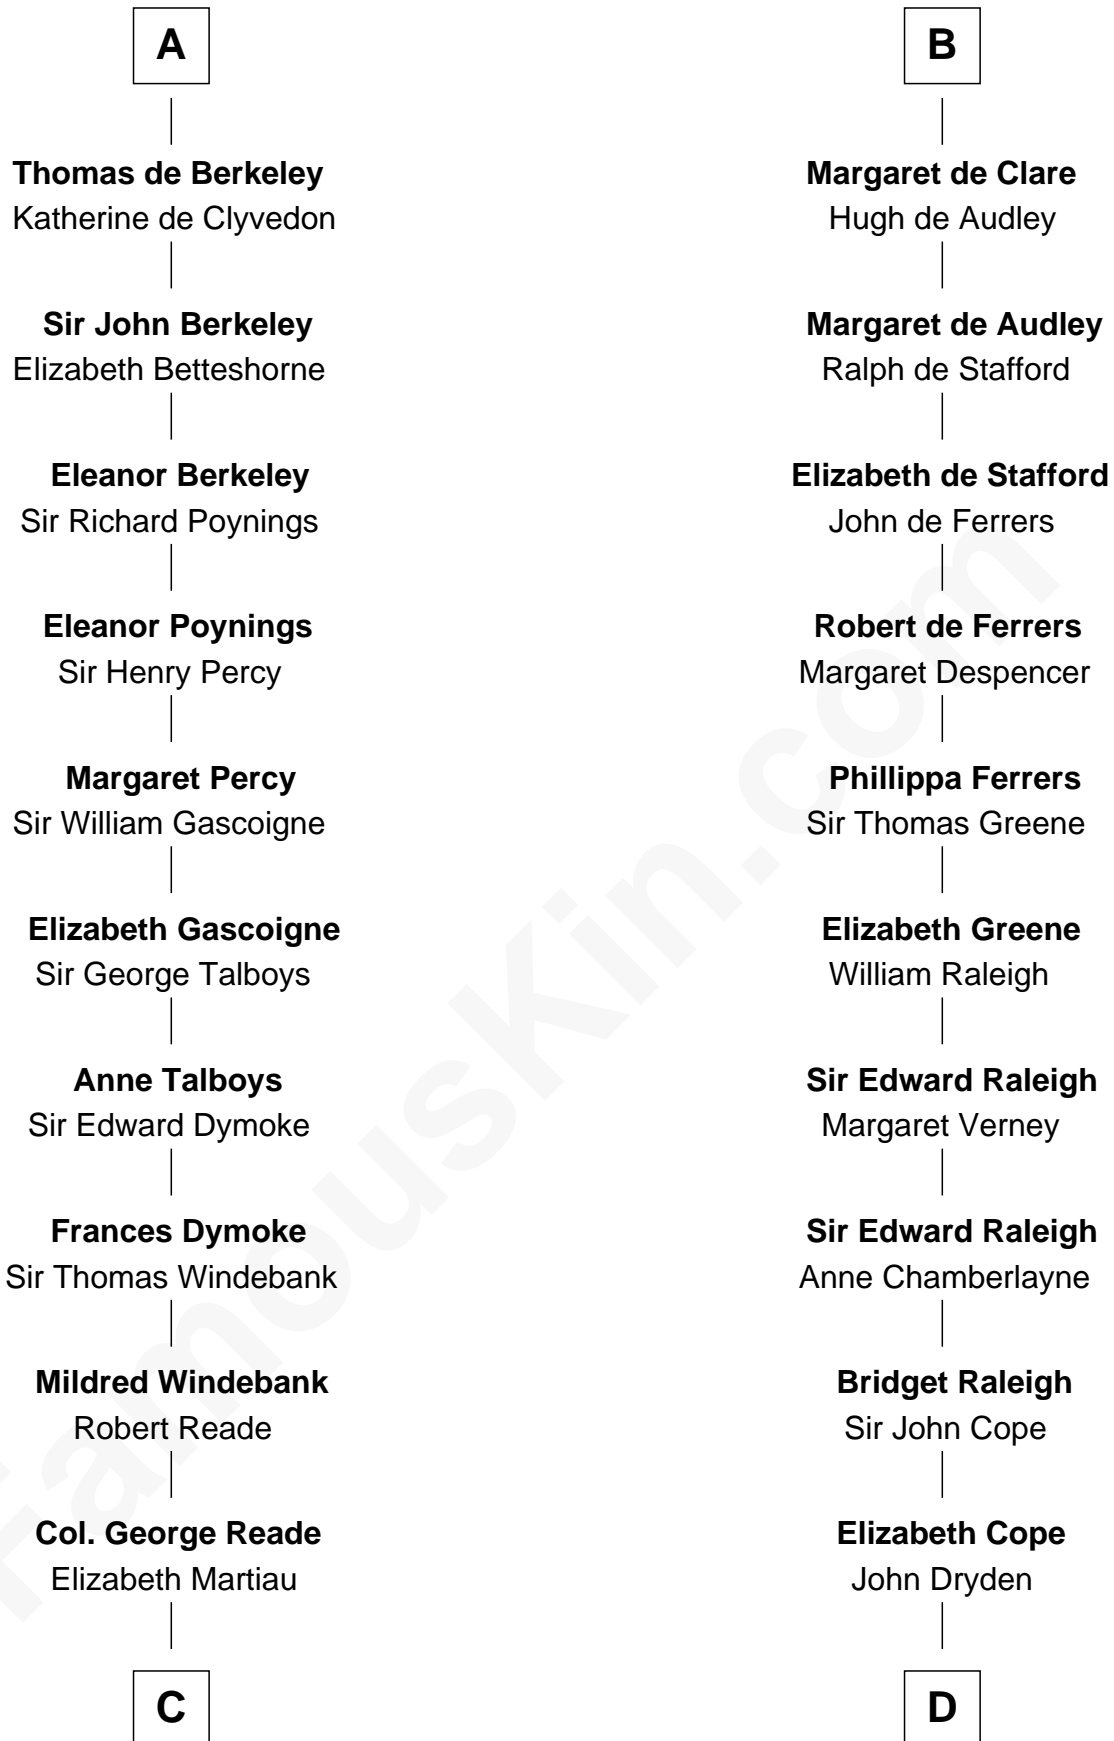

# FamousKin.com Relationship Chart of

**Thomas Nelson**

*Signer of the Declaration of Independence*

20th cousin of

**Jonathan Swift**

*Author of Gulliver's Travels*

**Ivo de Grantmesnil**

Filia de Gant

**C**

**Robert Reade**

Mary Lilly

**Margaret Reade**

Thomas Nelson

**William Nelson**

Elizabeth Burwell

**Thomas Nelson**