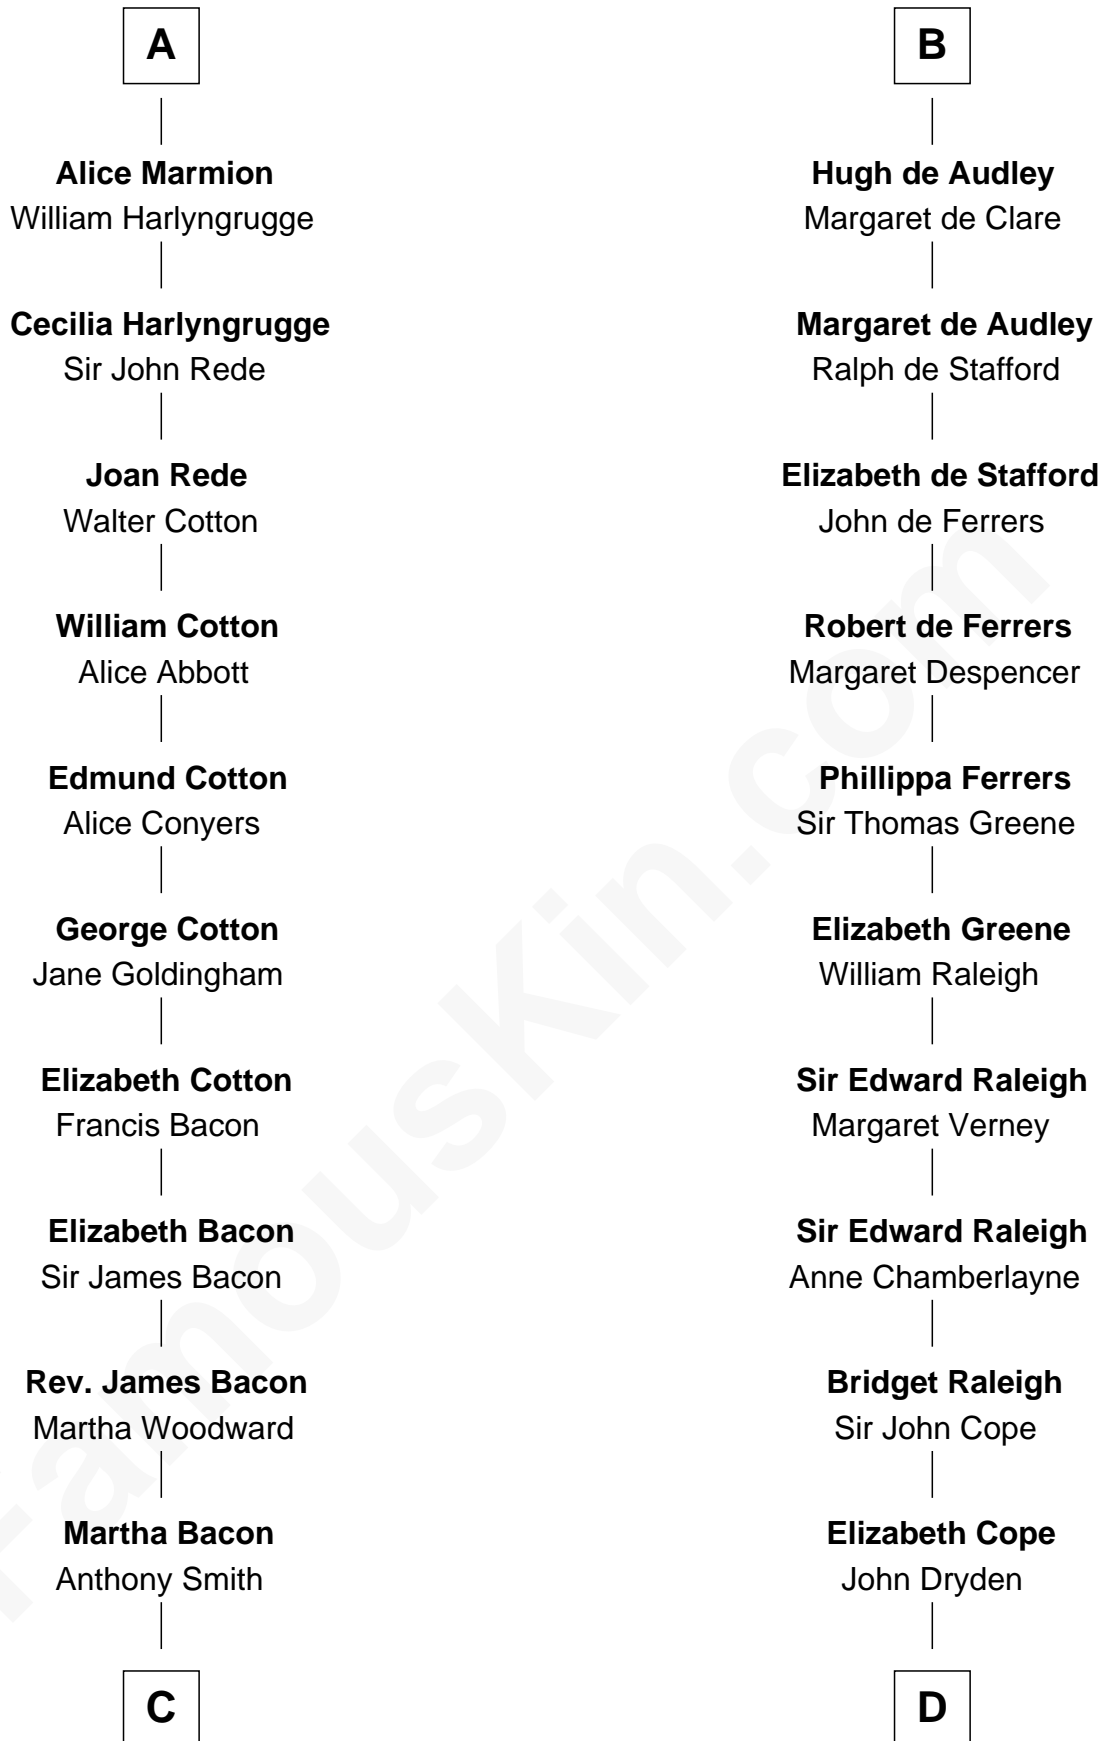

FamousKin.com Relationship Chart of

Thomas Nelson

Signer of the Declaration of Independence

20th cousin of

Jonathan Swift

Author of Gulliver's Travels

Godfrey, Count of Namur

Sybil of Chateau-Porcien

C

Abigail Smith
Lewis Burwell

Nathaniel Burwell
Elizabeth Carter

Elizabeth Burwell
William Nelson

Thomas Nelson

Signer of Declaration of Independence

D

Nicholas Dryden
Mary Emyley