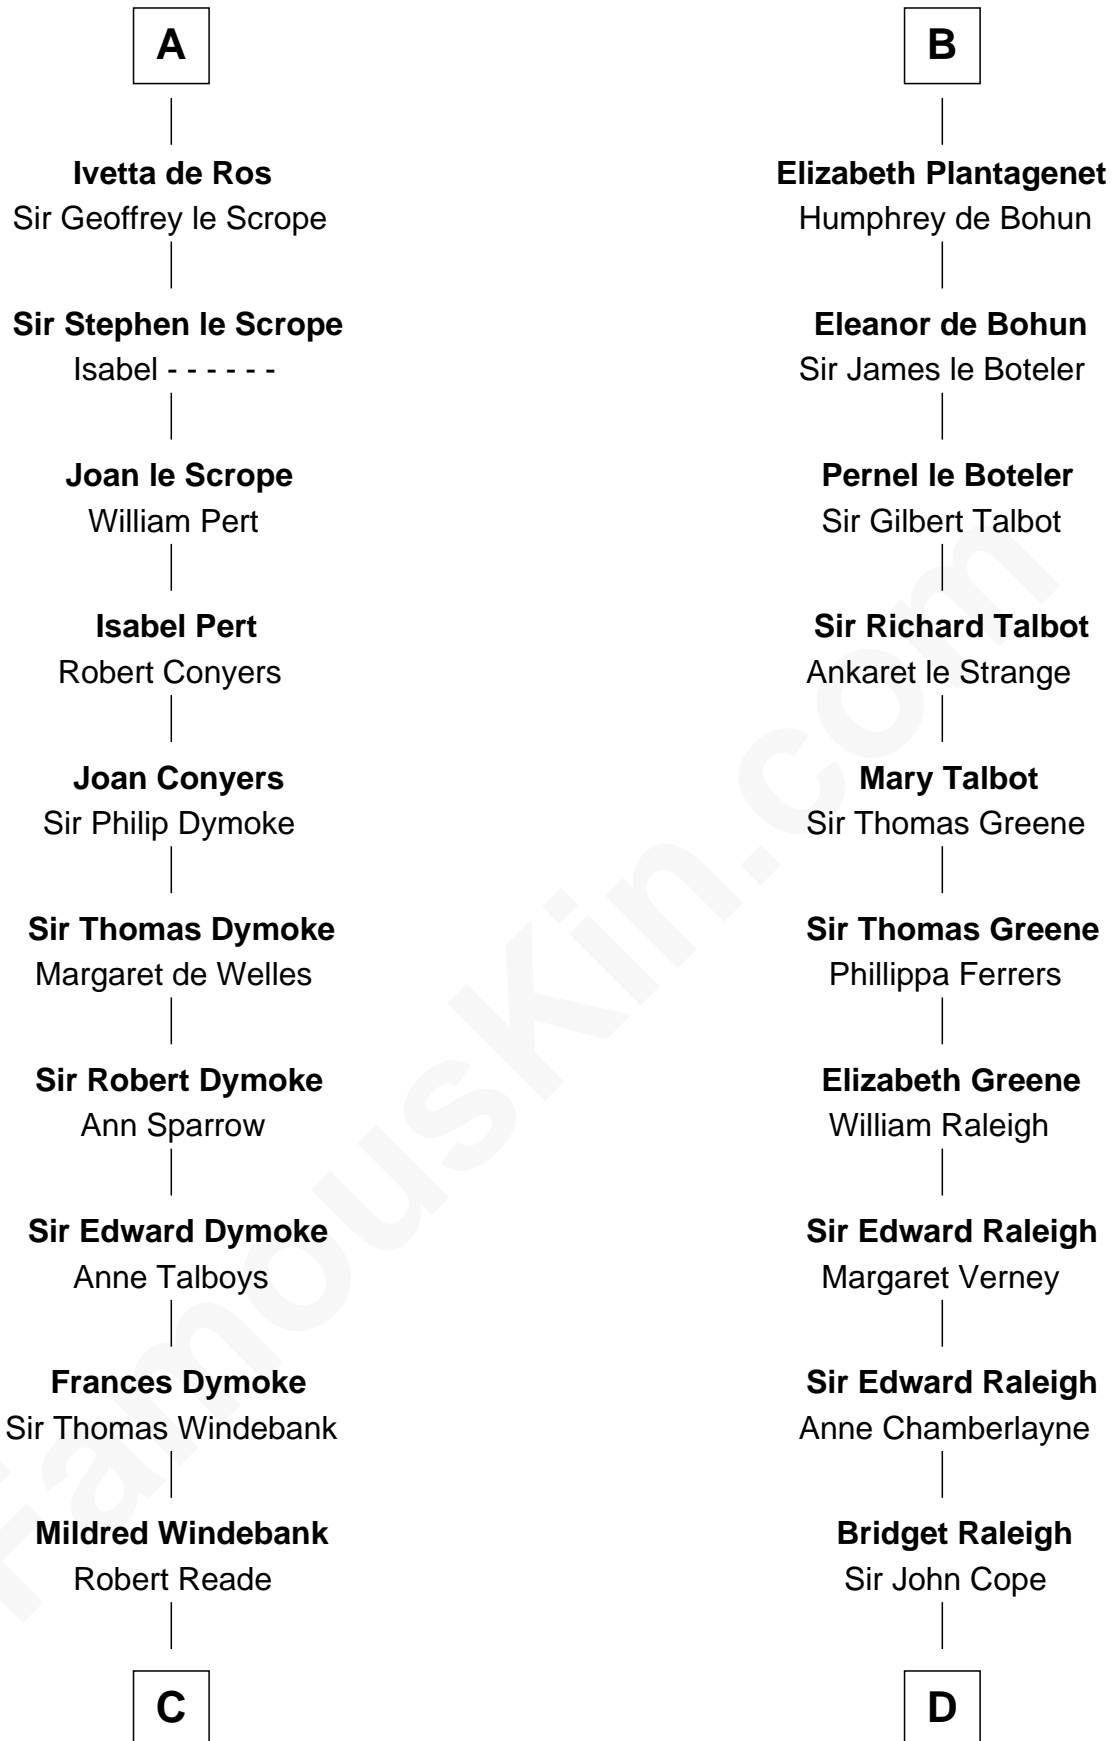

FamousKin.com Relationship Chart of

Thomas Nelson

Signer of the Declaration of Independence

21st cousin of

Jonathan Swift

Author of Gulliver's Travels

Duncan I of Scotland

C

Col. George Reade

Elizabeth Martiau

Robert Reade

Mary Lilly

Margaret Reade

Thomas Nelson

William Nelson

Elizabeth Burwell