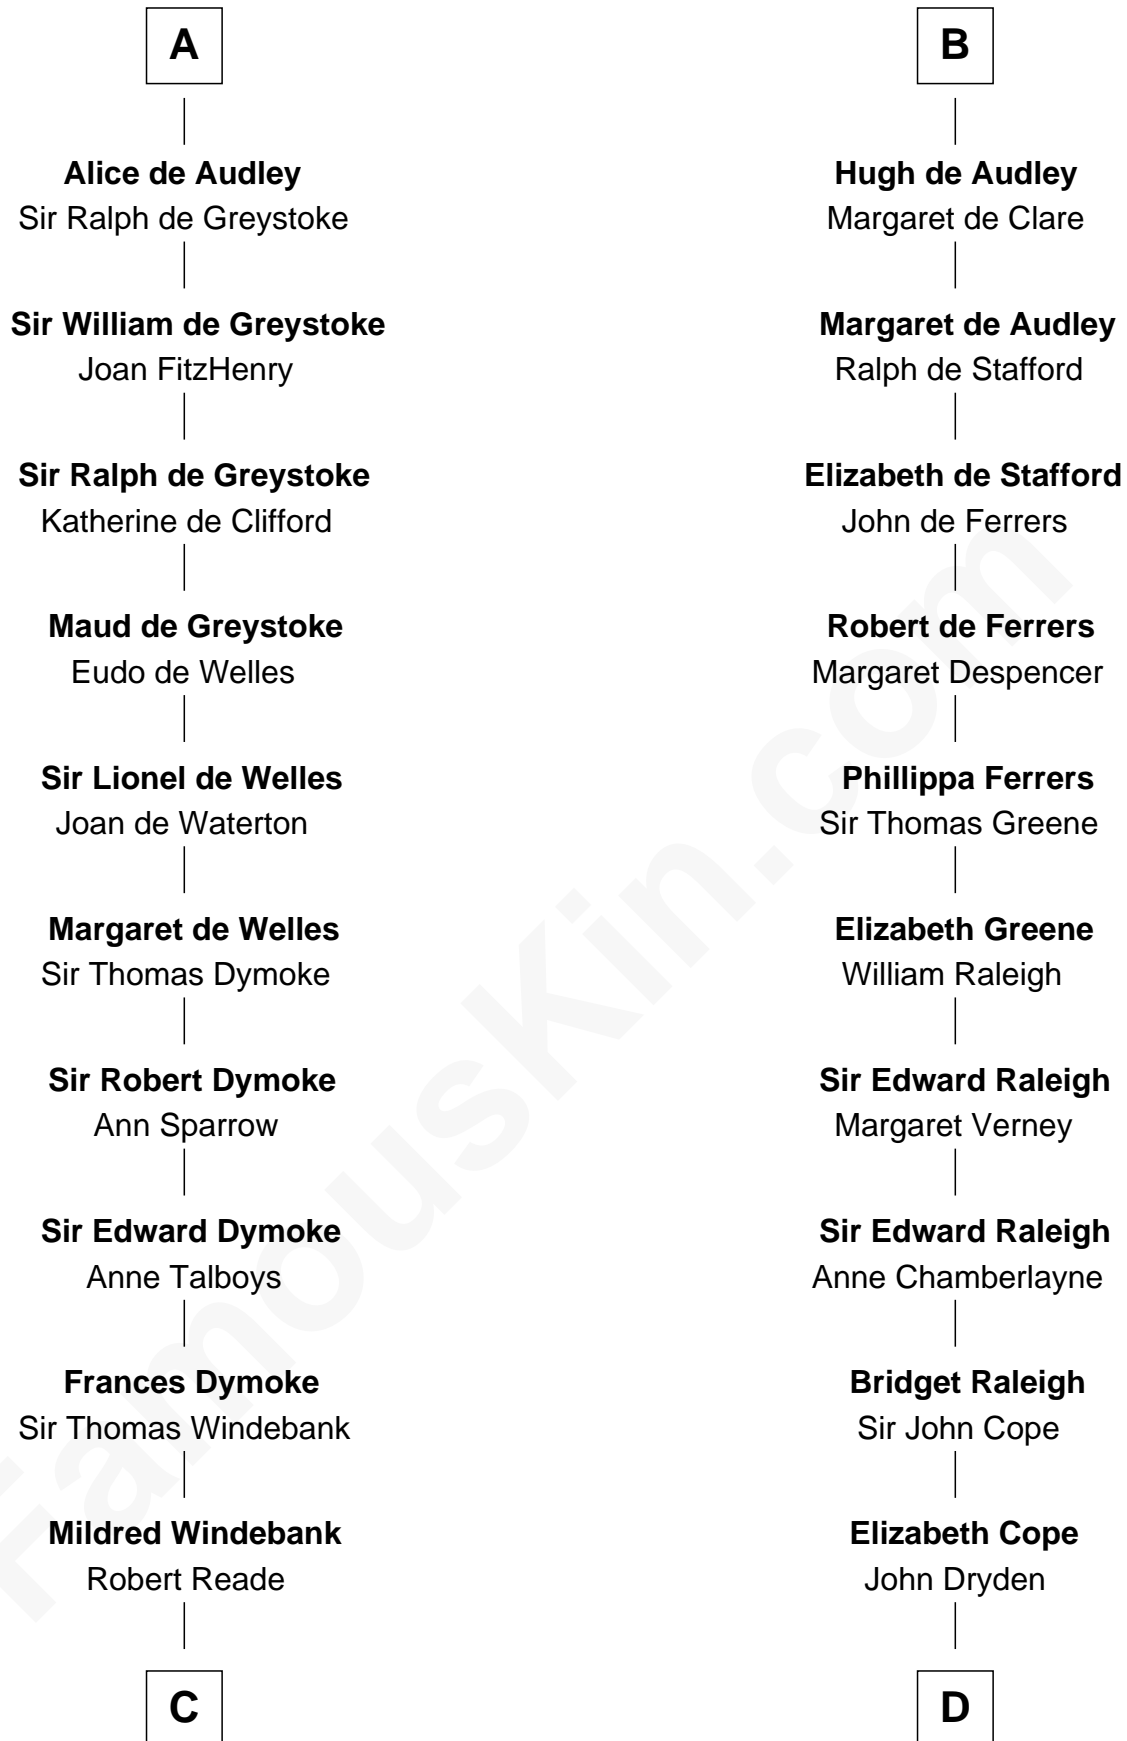

FamousKin.com

Relationship Chart of

Thomas Nelson

Signer of the Declaration of Independence

20th cousin 1 time removed of

Jonathan Swift

Author of Gulliver's Travels

Eudes I of Burgundy

Matilda of Burgundy

C

Col. George Reade

Elizabeth Martiau

Robert Reade

Mary Lilly

Margaret Reade

Thomas Nelson