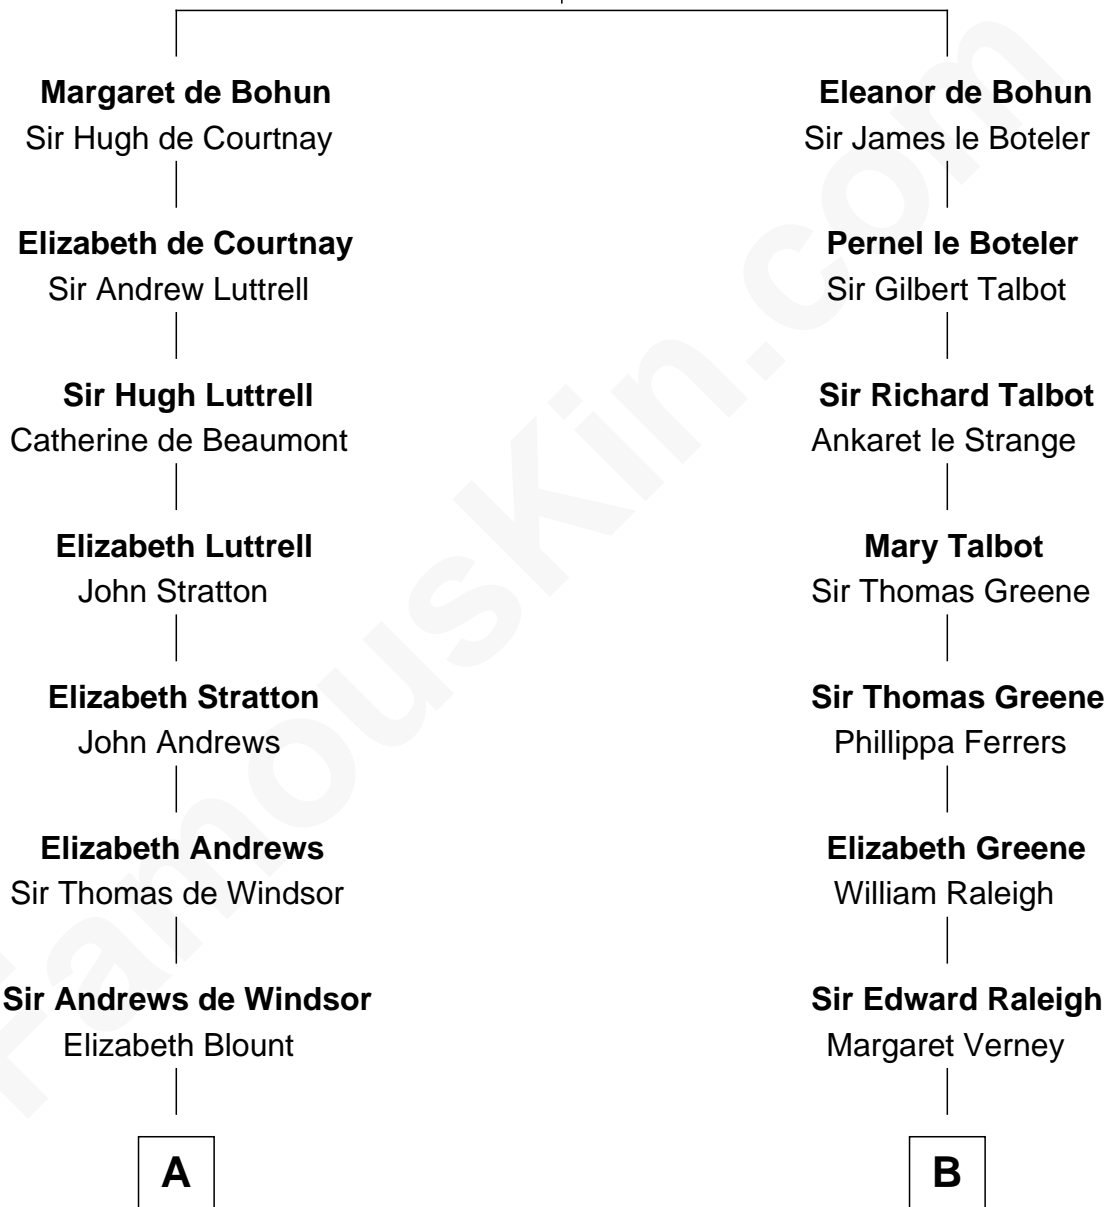

FamousKin.com

Relationship Chart of Thomas Nelson

Signer of the Declaration of Independence

13th cousin 1 time removed of

Jonathan Swift

Author of Gulliver's Travels

Humphrey de Bohun
Elizabeth Plantagenet

A

Edith Windsor
George Ludlow

Thomas Ludlow
Jane Pyle

Gabriel Ludlow
Phillis - - - - -

Sarah Ludlow
Col. John Carter

Col. Robert Carter
Judith Armistead

Elizabeth Carter
Nathaniel Burwell

Elizabeth Burwell
William Nelson